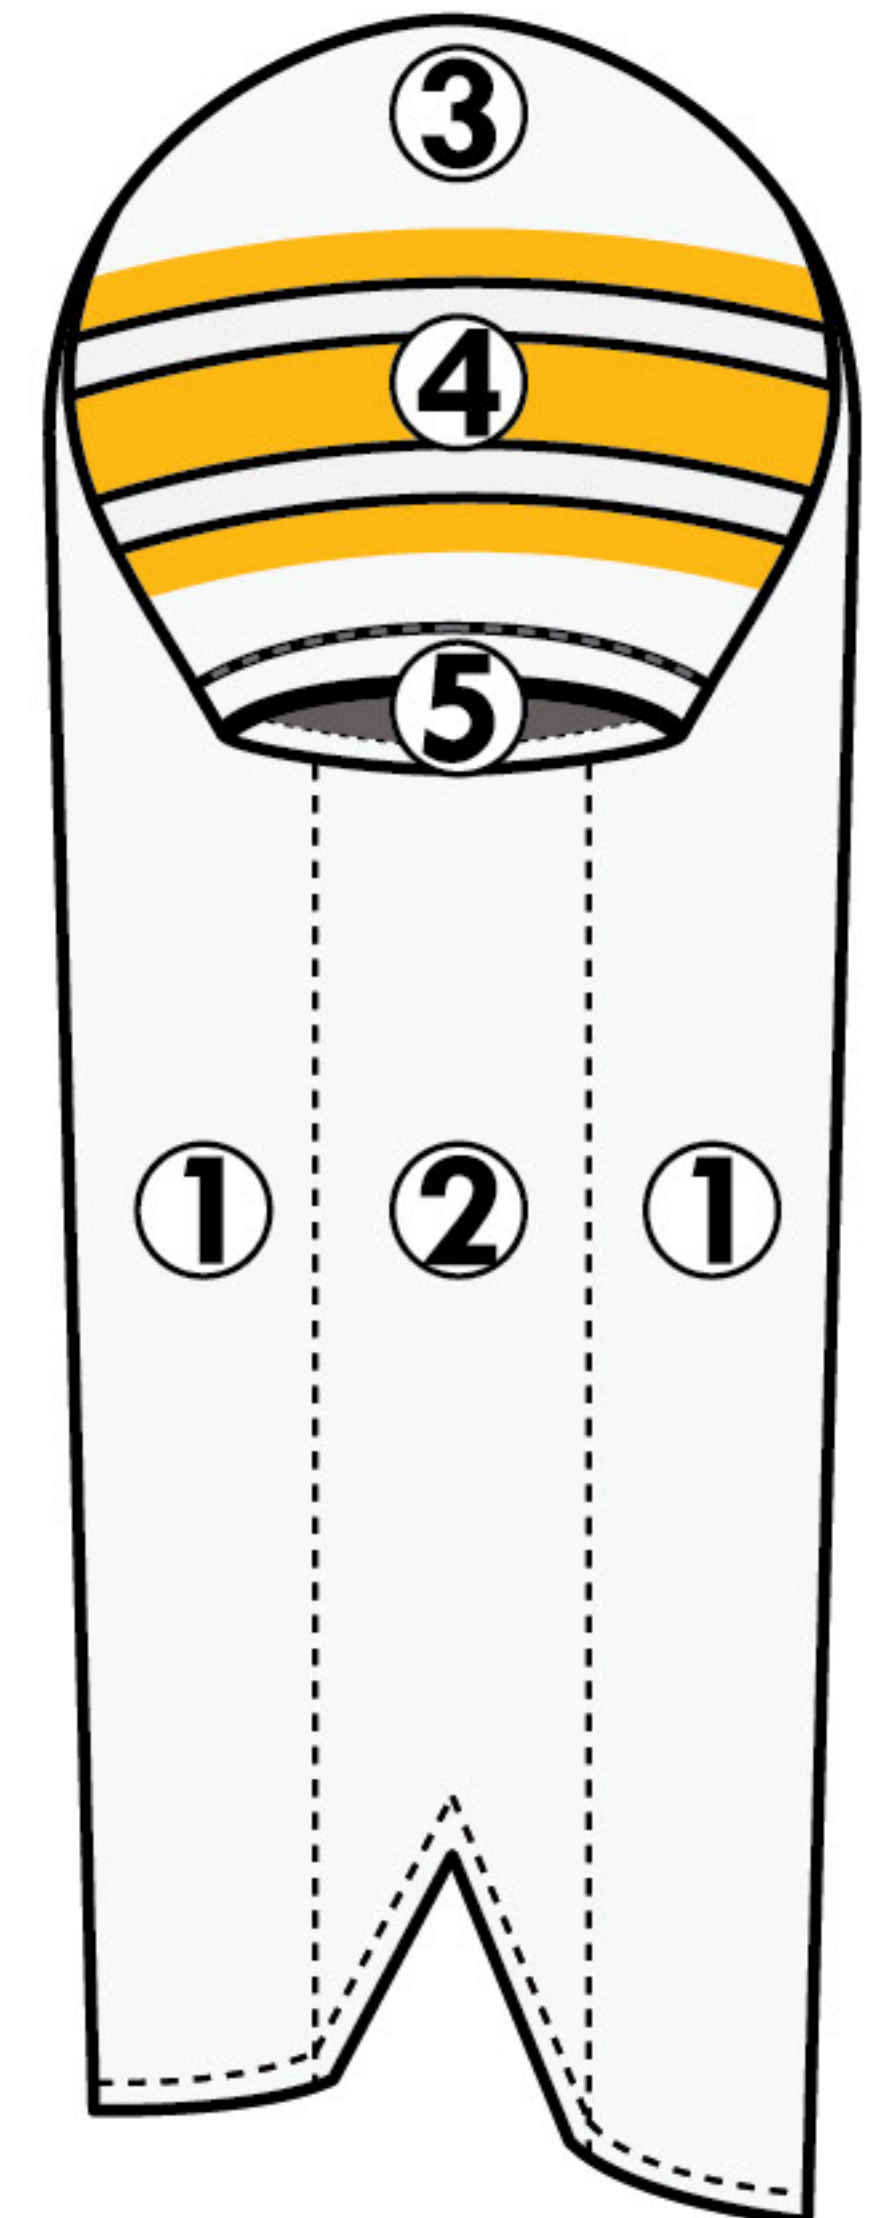

# UNIFORM DESCRIPTION

STEELERS STYLE GAME UNIFORM - MODEL 1004

### JERSEY:

- ① BODY
- ② SIDE INSERTS
- ③ COWL, SHOULDERS, SLEEVES
- ④ INSERTS
- ⑤ ARM CUFFS
- ⑥ NECK TRIM