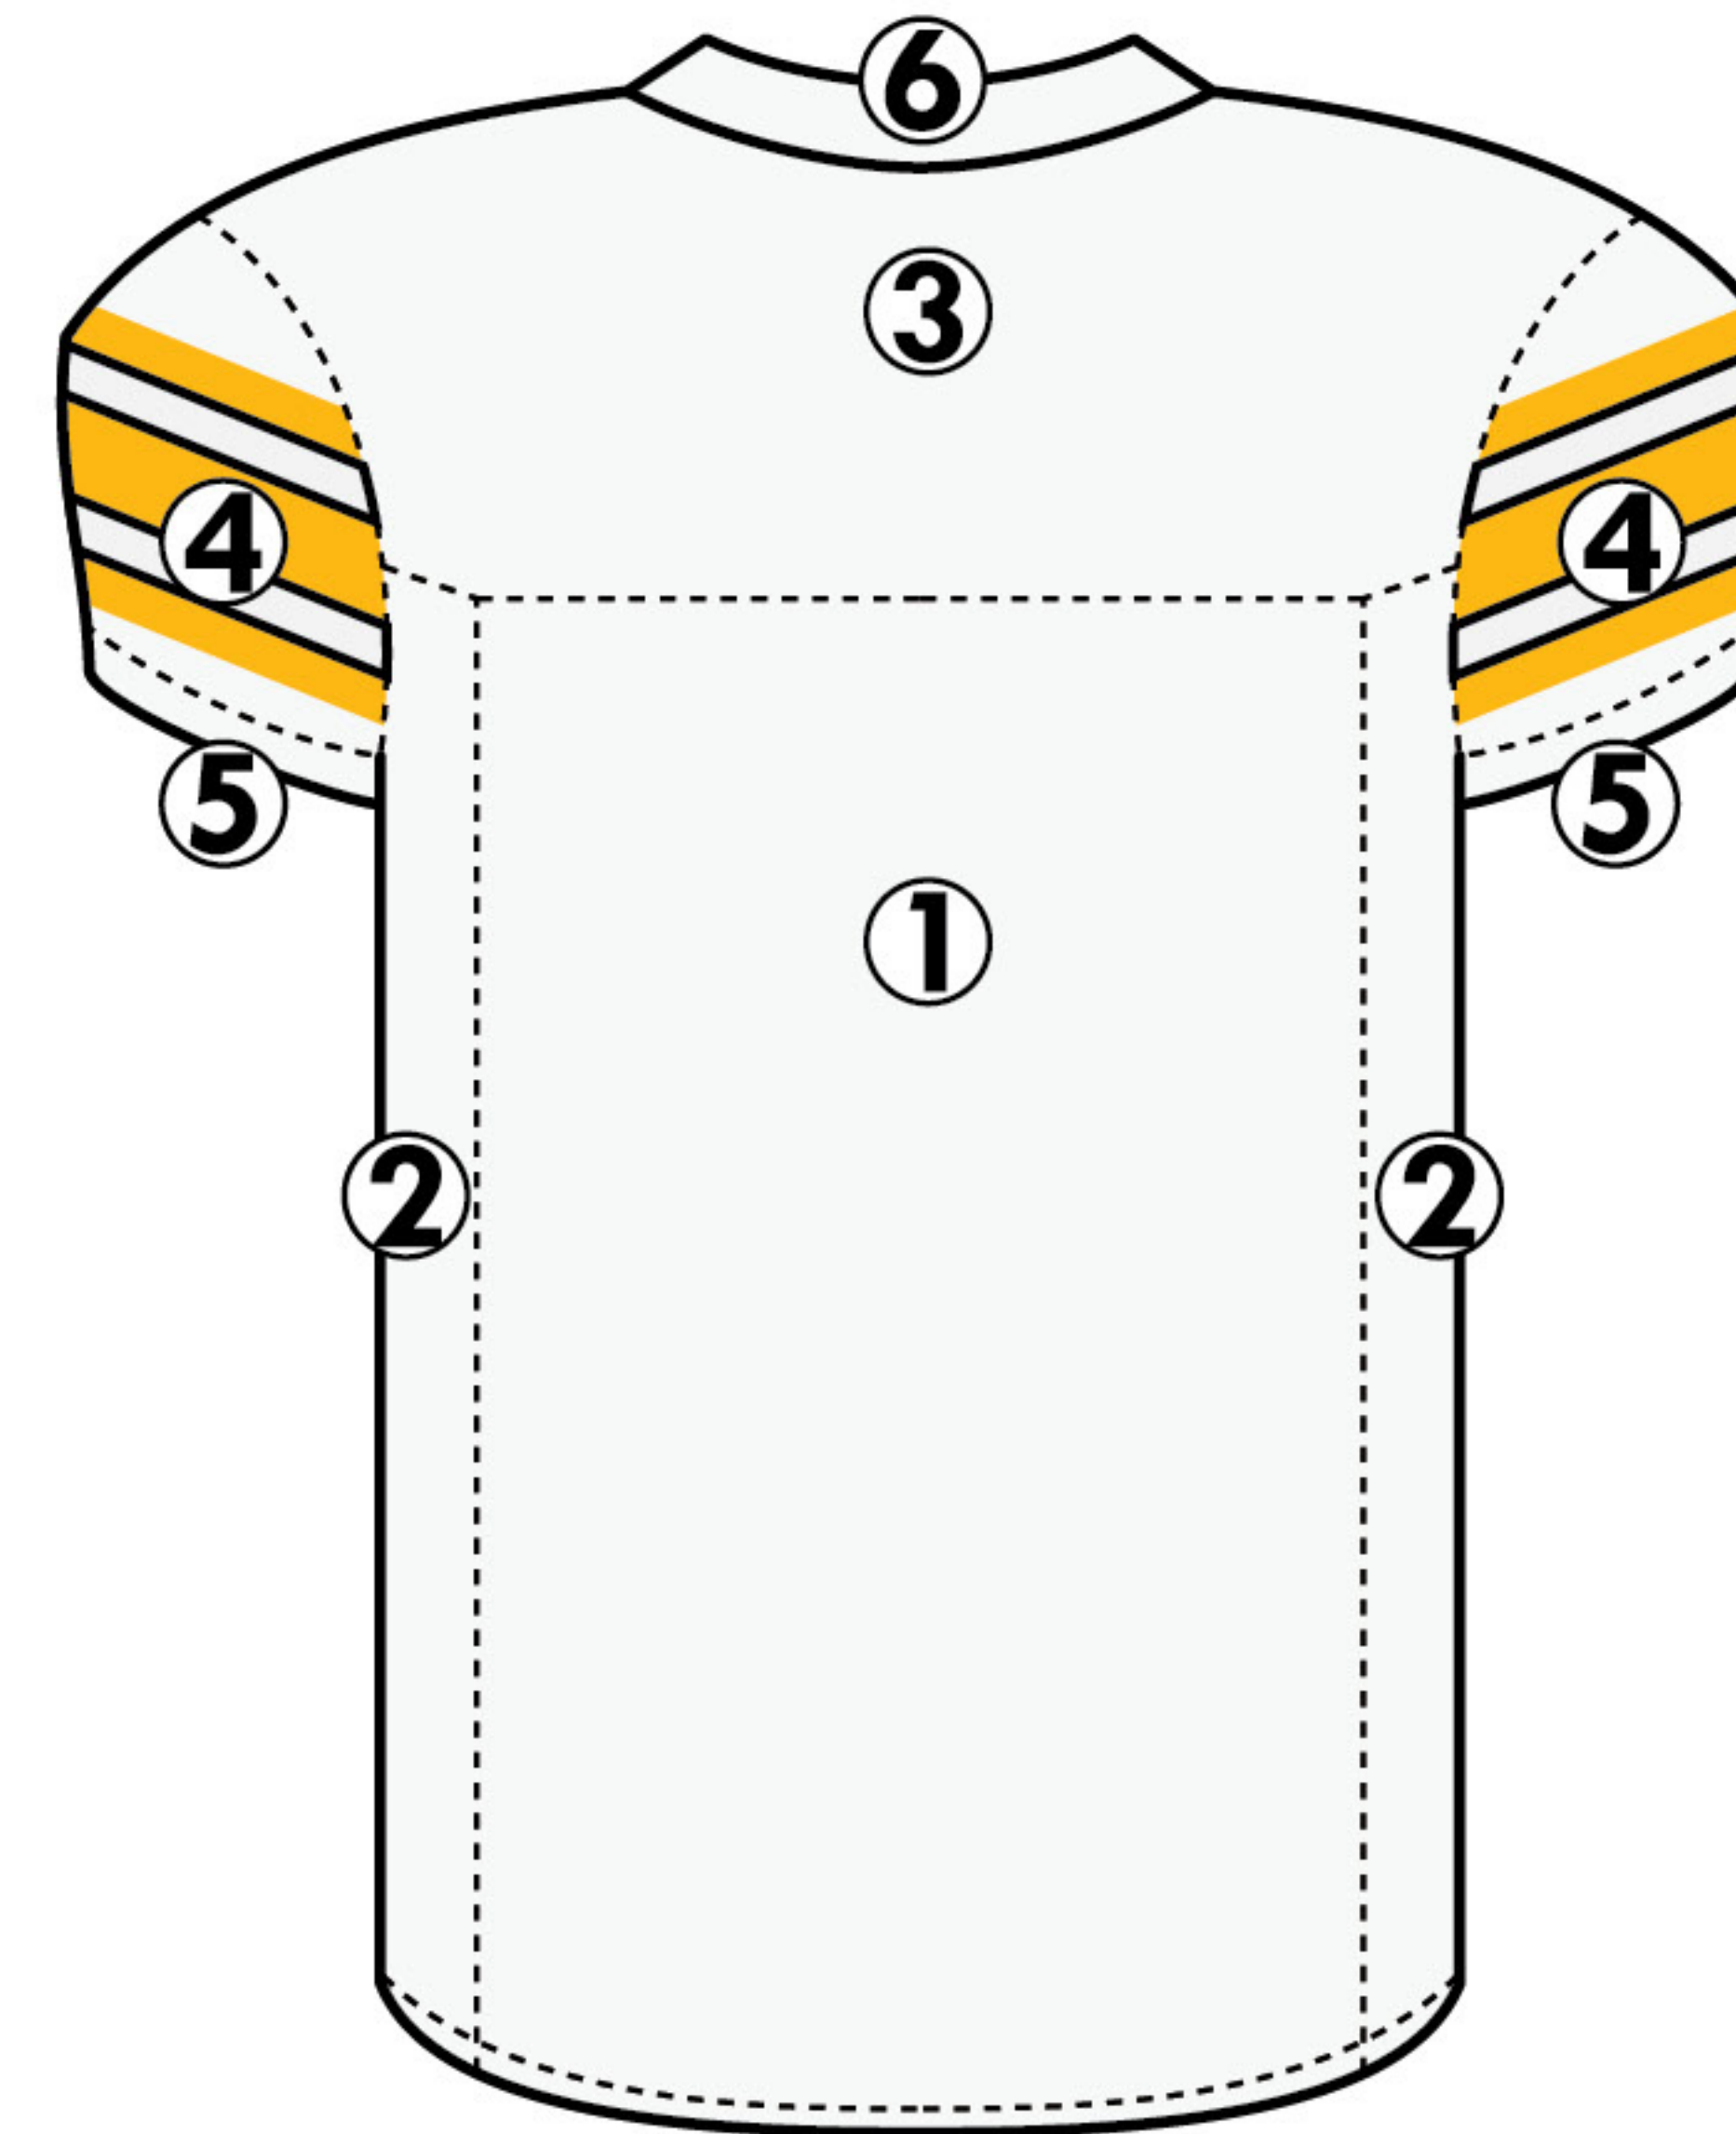

# UNIFORM DESCRIPTION

STEELERS STYLE GAME UNIFORM - MODEL 1004

### JERSEY:

- ① BODY
- ② SIDE INSERTS
- ③ COWL, SHOULDERS, SLEEVES
- ④ INSERTS
- ⑤ ARM CUFFS
- ⑥ NECK TRIM

### PANT:

- ① BODY
- ② INSERTS
- ③ BELT (IF APPLICABLE)