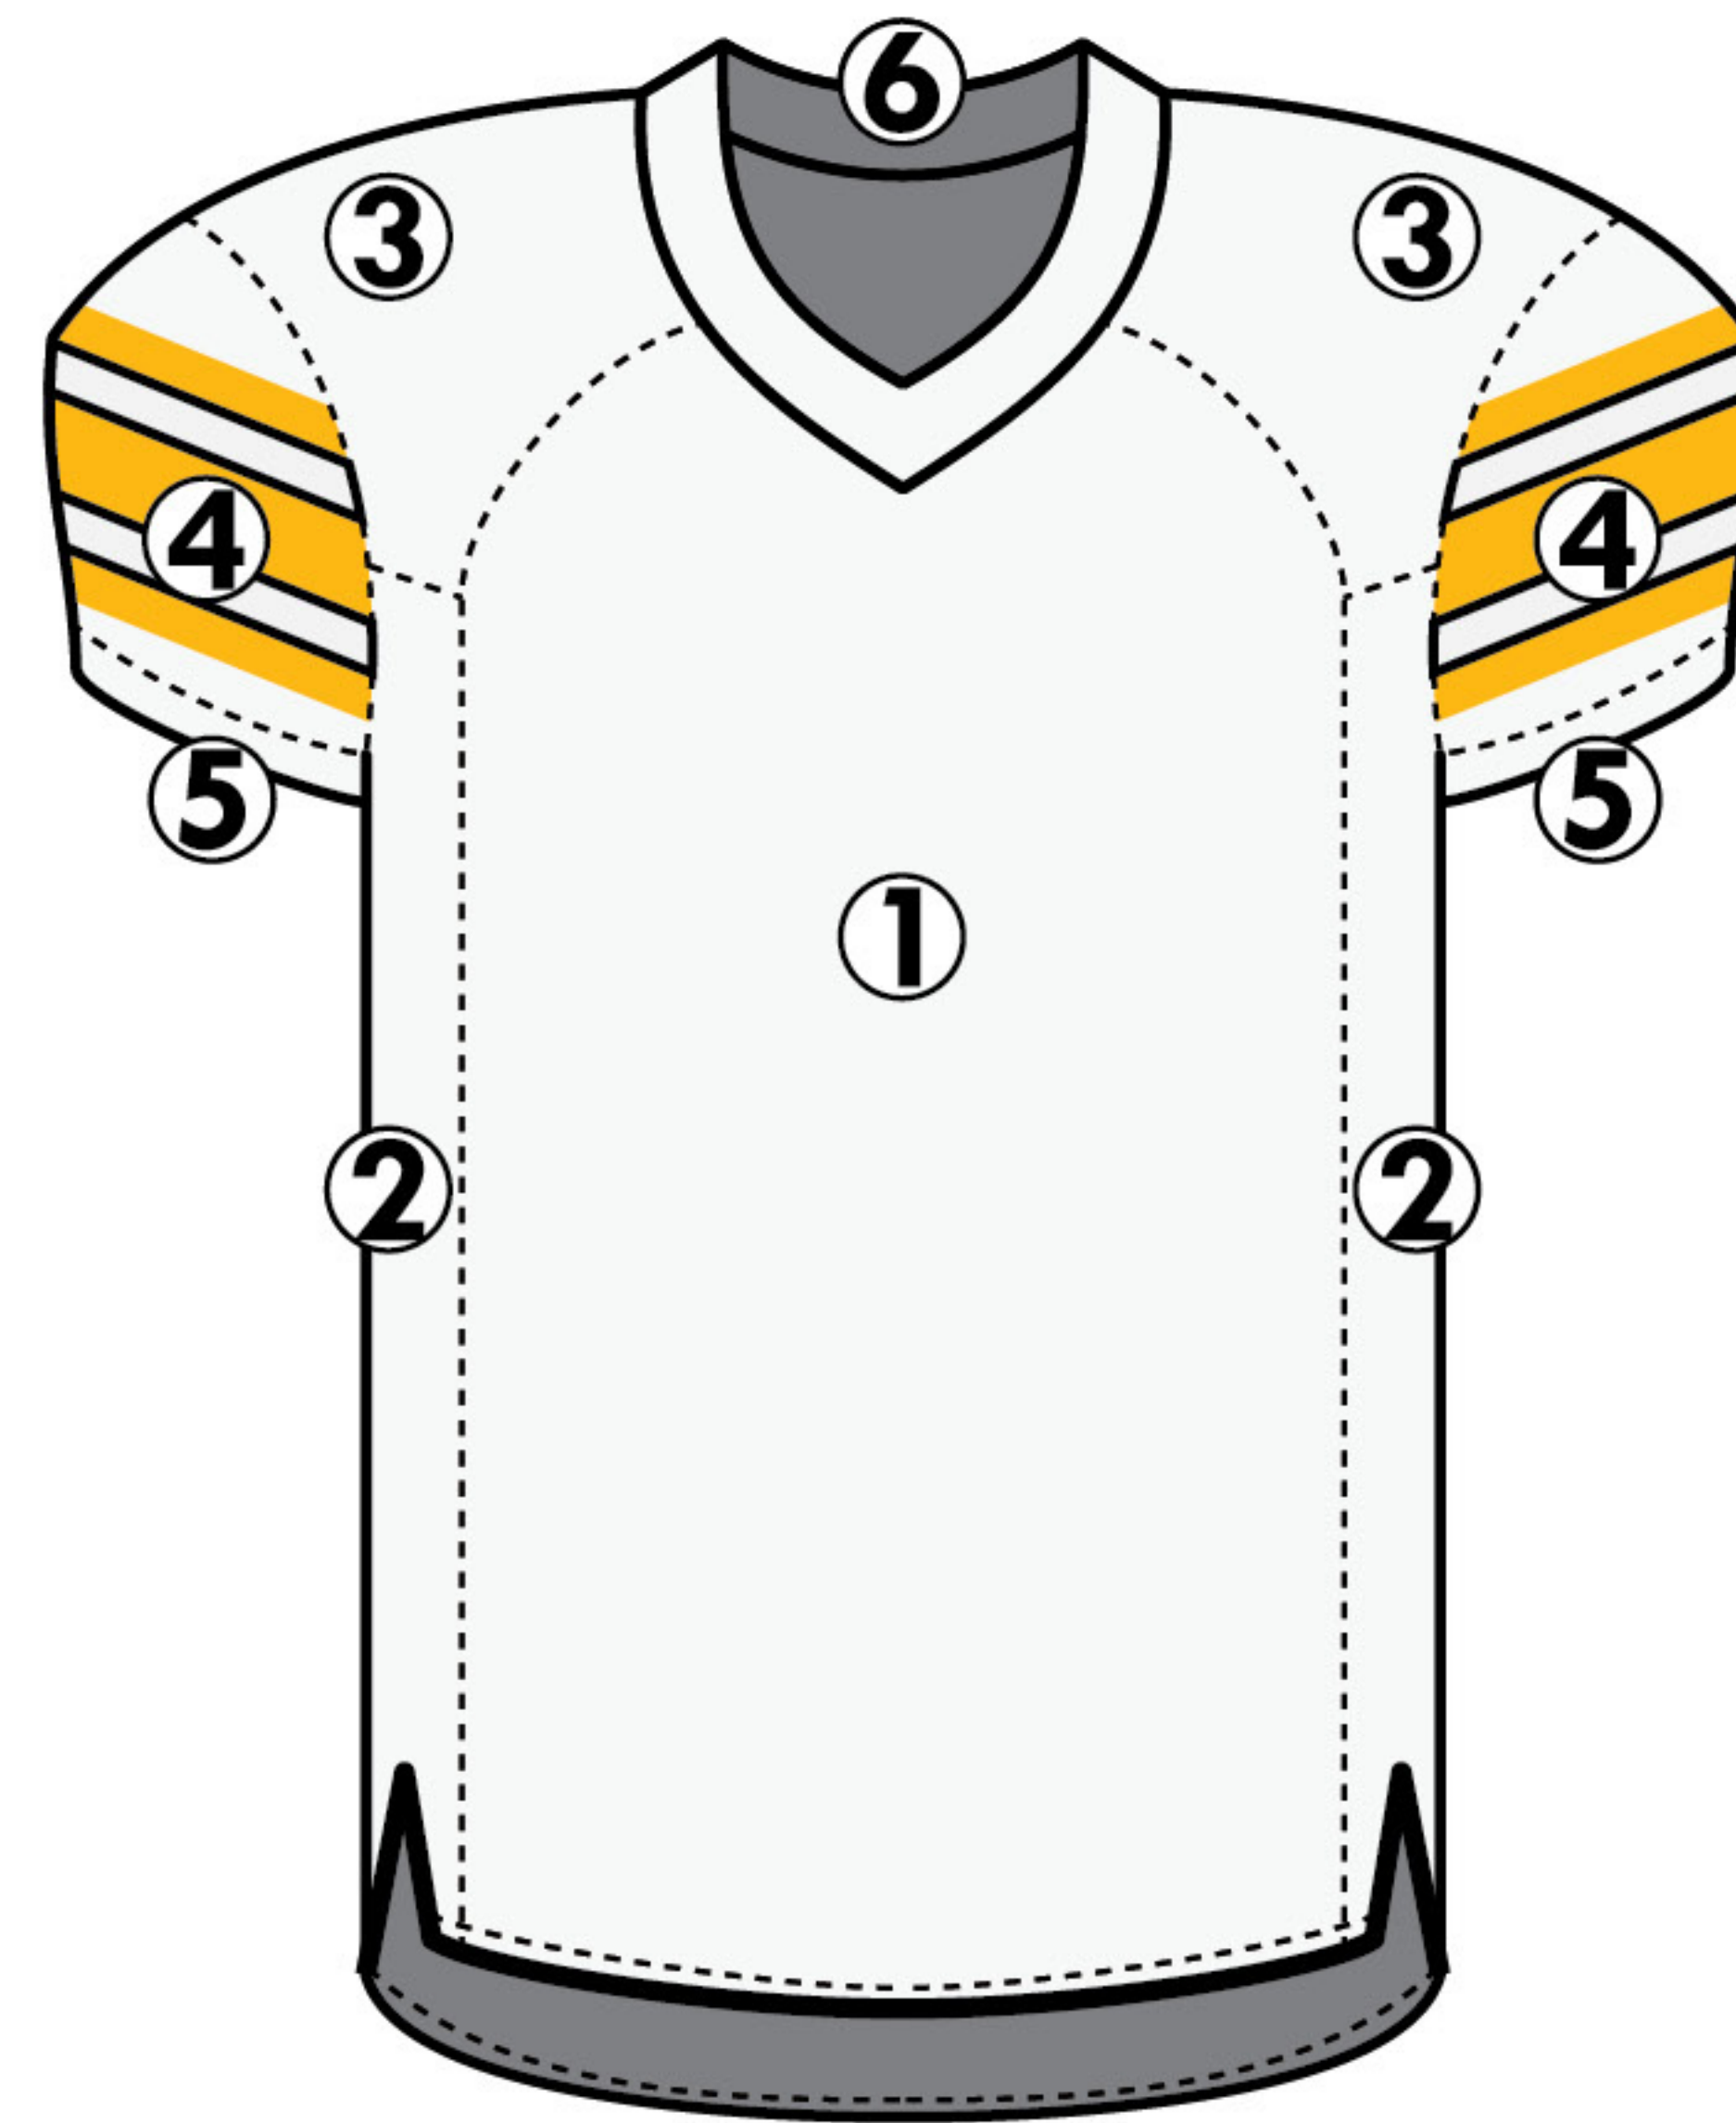

# UNIFORM DESCRIPTION

STEELERS STYLE GAME UNIFORM - MODEL 1004

### JERSEY:

- ① BODY
- ② SIDE INSERTS
- ③ COWL, SHOULDERS, SLEEVES
- ④ INSERTS
- ⑤ ARM CUFFS
- ⑥ NECK TRIM

### PANT:

- ① BODY
- ② INSERTS
- ③ BELT (IF APPLICABLE)