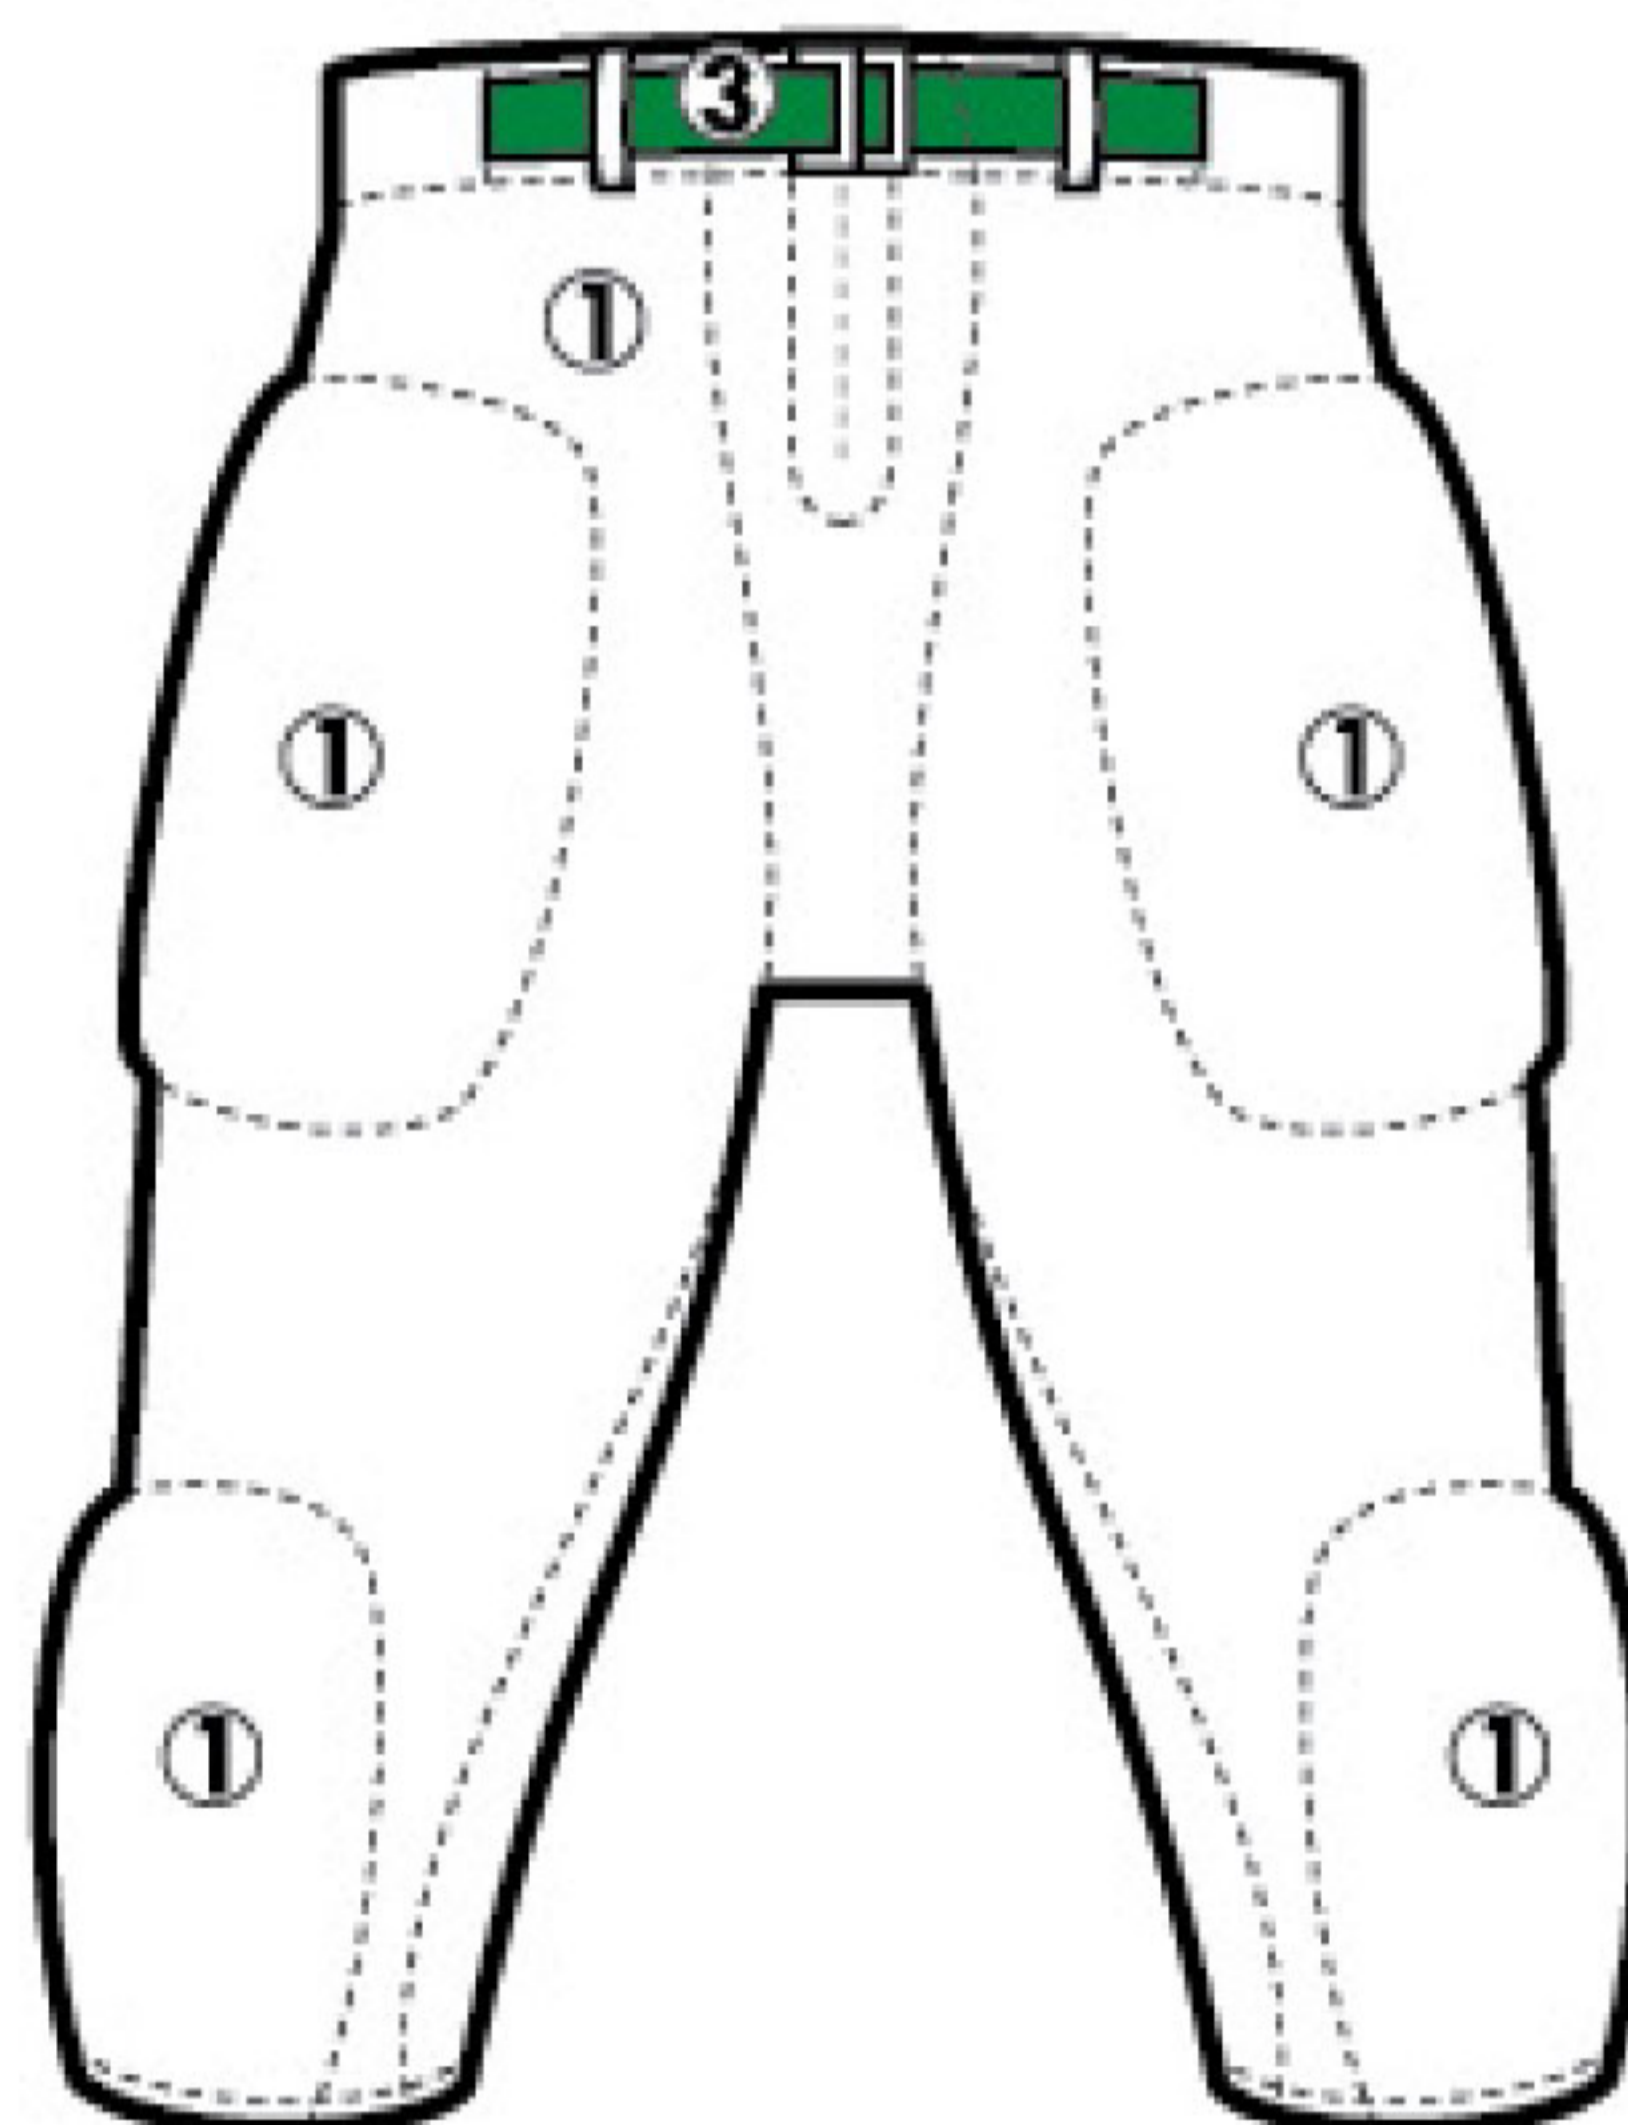

MIAMI STYLE GAME PANT - MODEL MFBP 1006

AVAILABLE COLORS

- WHITE
- SILVER
- GREY
- BLACK
- NAVY
- PURPLE
- ROYAL
- SKY
- FOREST
- KELLY
- MAROON
- CARDINAL
- SCARLET
- ORANGE
- GOLD
- VEGAS GOLD

PANT:

- ① BODY
- ② SIDE INSERTS
- ③ BELT (IF APPLICABLE)

APPLICATION

Body Material: Lycra

Pant Style: Tunnel Waist w/ Closed Fly