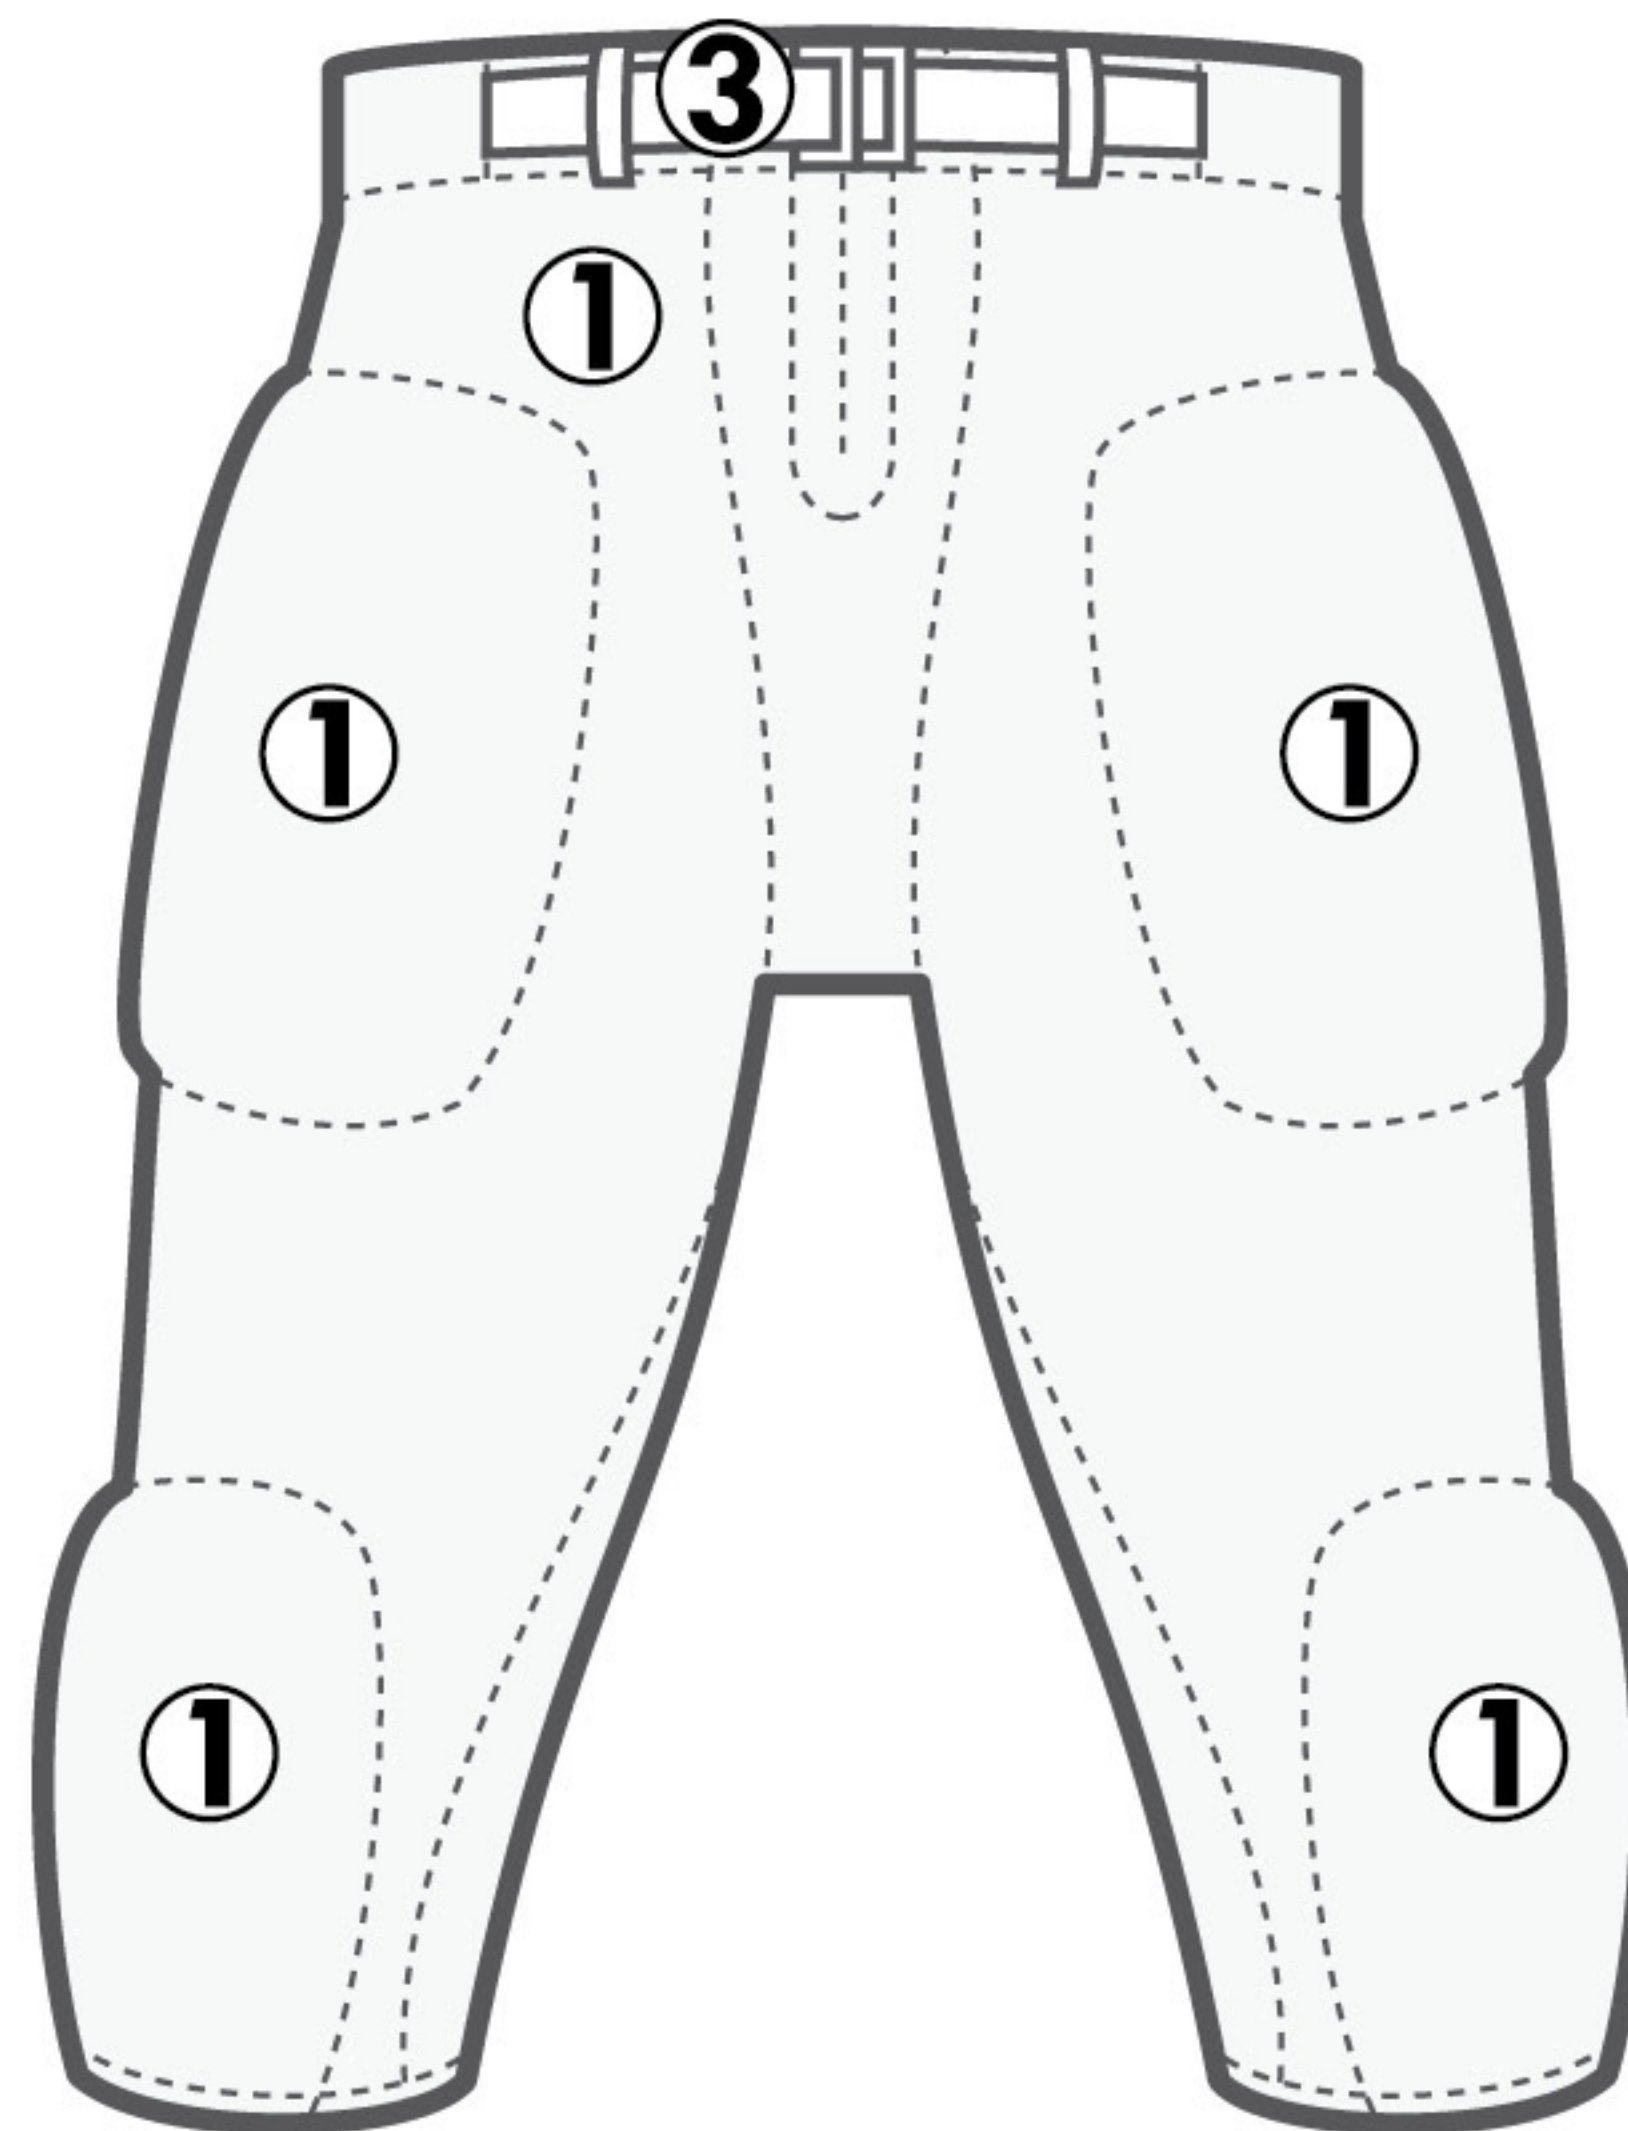

UNIFORM DESCRIPTION

MARYLAND STYLE GAME UNIFORM - MODEL 1003

AVAILABLE COLORS

- WHITE
- SILVER
- GREY
- BLACK
- NAVY
- PURPLE
- ROYAL
- SKY
- FOREST
- KELLY
- MAROON
- CARDINAL
- SCARLET
- ORANGE
- GOLD
- VEGAS GOLD

JERSEY:

- ① BODY
- ② SIDE INSERTS
- ③ COWL, SHOULDERS, SLEEVES
- ④ TRIANGLE INSERTS
- OVERLAYS
- ⑤ ARM CUFFS
- ⑥ NECK TRIM

PANT:

- ① BODY
- ② INSERTS/OVERLAYS
- ③ BELT (IF APPLICABLE)

APPLICATION

Front Lettering

Color(s): _____

Sleeve Style: _____

Body Material: _____

Pant Style: _____

Neck Style: _____