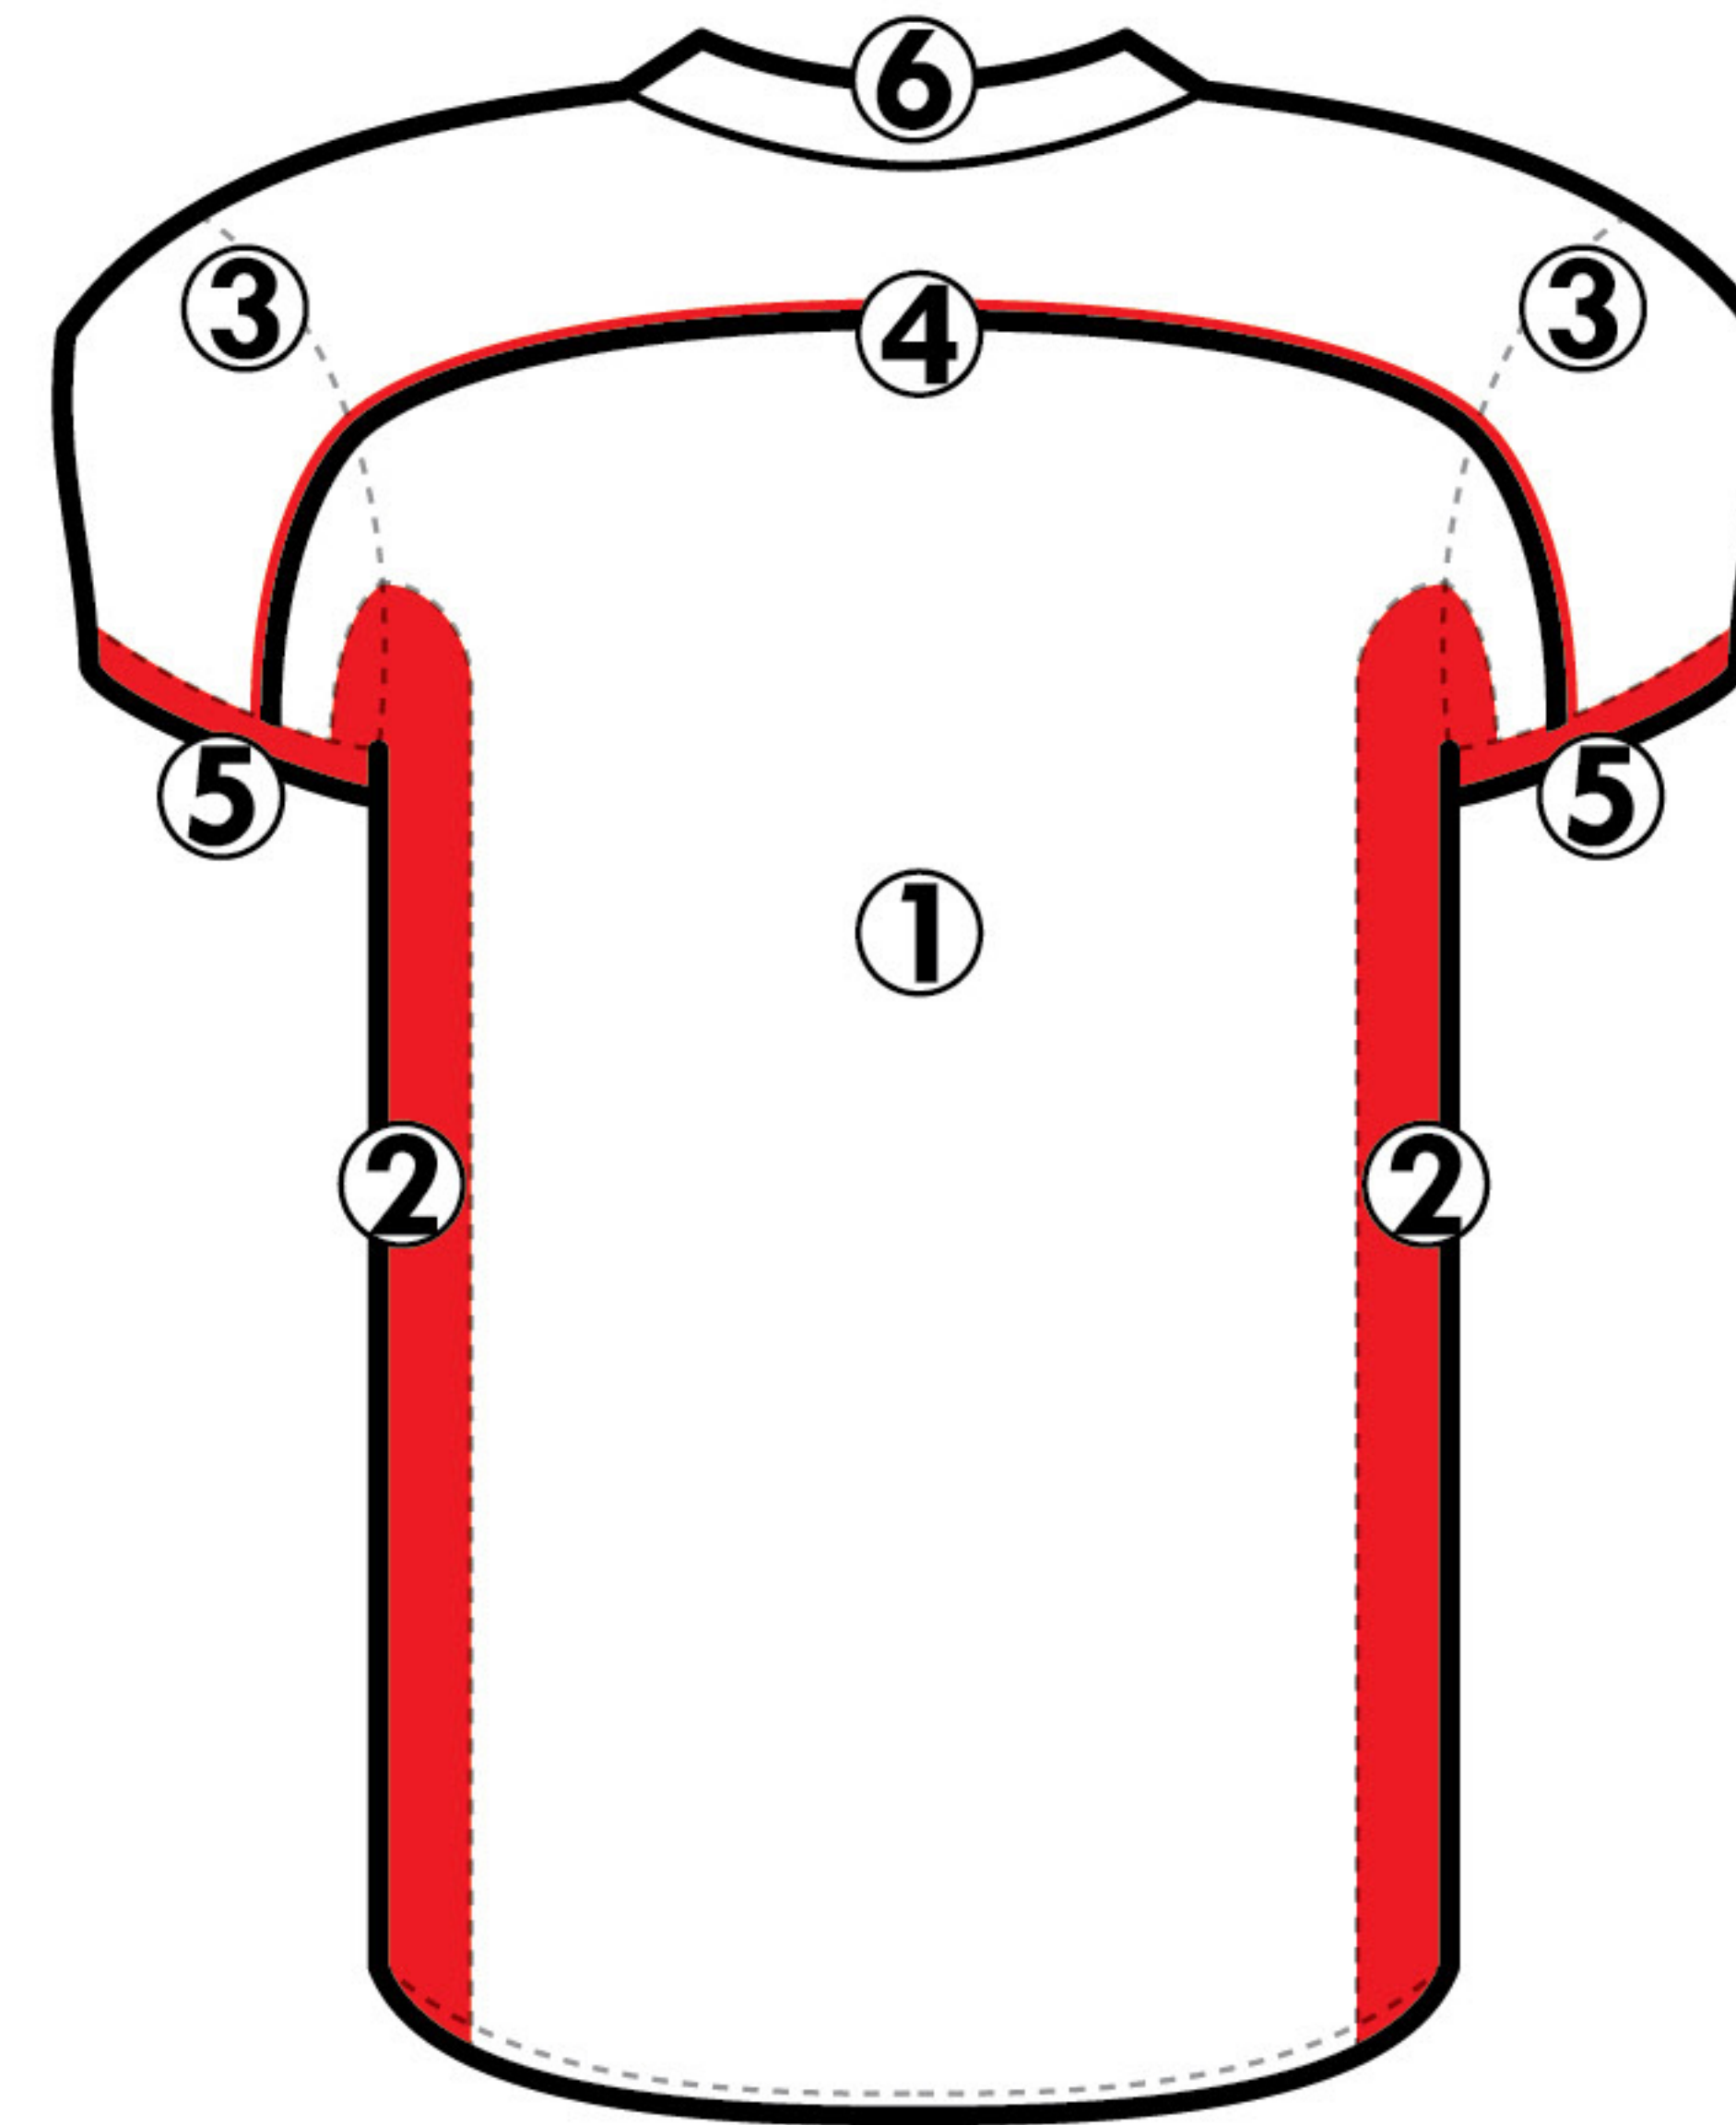

UNIFORM DESCRIPTION

MARYLAND STYLE GAME UNIFORM - MODEL 1003

AVAILABLE COLORS

- WHITE
- SILVER
- GREY
- BLACK
- NAVY
- PURPLE
- ROYAL
- SKY
- FOREST
- KELLY
- MAROON
- CARDINAL
- SCARLET
- ORANGE
- GOLD
- VEGAS GOLD

JERSEY:

- ① BODY
- ② SIDE INSERTS
- ③ COWL, SHOULDERS, SLEEVES
- ④ TRIANGLE INSERTS
- OVERLAYS
- ⑤ ARM CUFFS
- ⑥ NECK TRIM

PANT:

- ① BODY
- ② INSERTS/OVERLAYS
- ③ BELT (IF APPLICABLE)

APPLICATION

Front Lettering