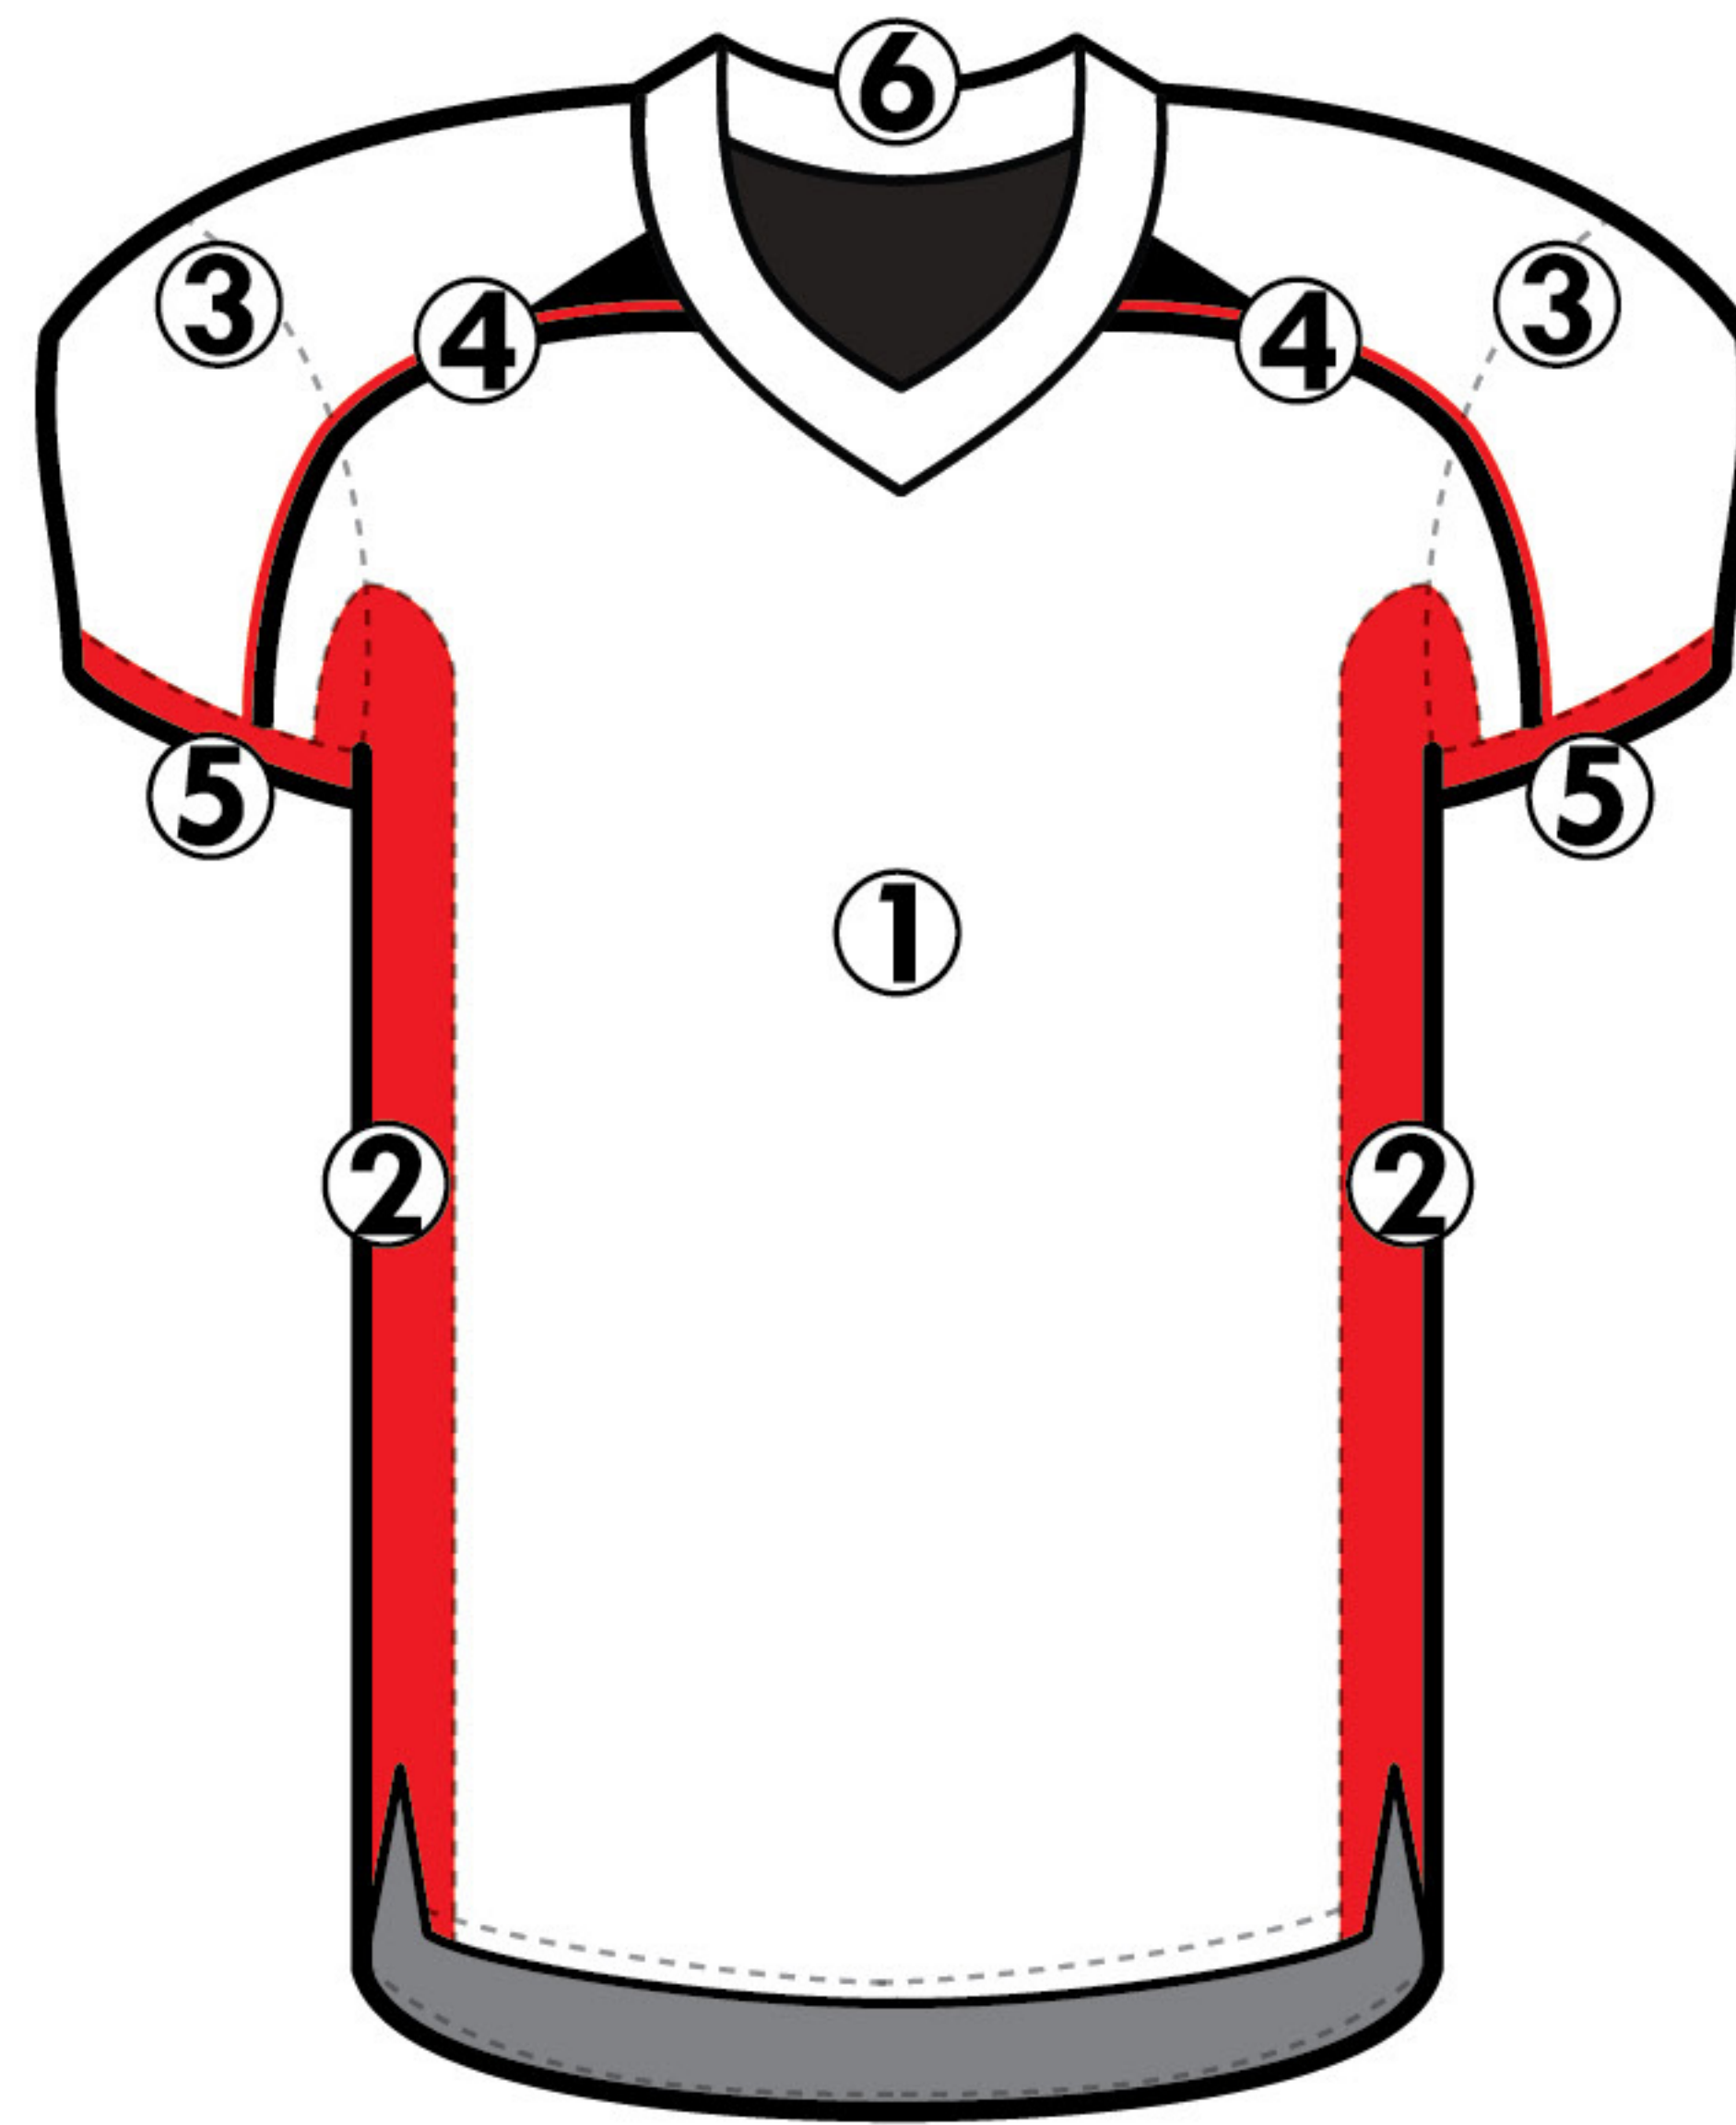

UNIFORM DESCRIPTION

MARYLAND STYLE GAME UNIFORM - MODEL 1003

AVAILABLE COLORS

- WHITE
- SILVER
- GREY
- BLACK
- NAVY
- PURPLE
- ROYAL
- SKY
- FOREST
- KELLY
- MAROON
- CARDINAL
- SCARLET
- ORANGE
- GOLD
- VEGAS GOLD

JERSEY:

- ① BODY
- ② SIDE INSERTS
- ③ COWL, SHOULDERS, SLEEVES
- ④ TRIANGLE INSERTS
- OVERLAYS
- ⑤ ARM CUFFS
- ⑥ NECK TRIM

PANT:

- ① BODY
- ② INSERTS/OVERLAYS
- ③ BELT (IF APPLICABLE)

APPLICATION

Front Lettering