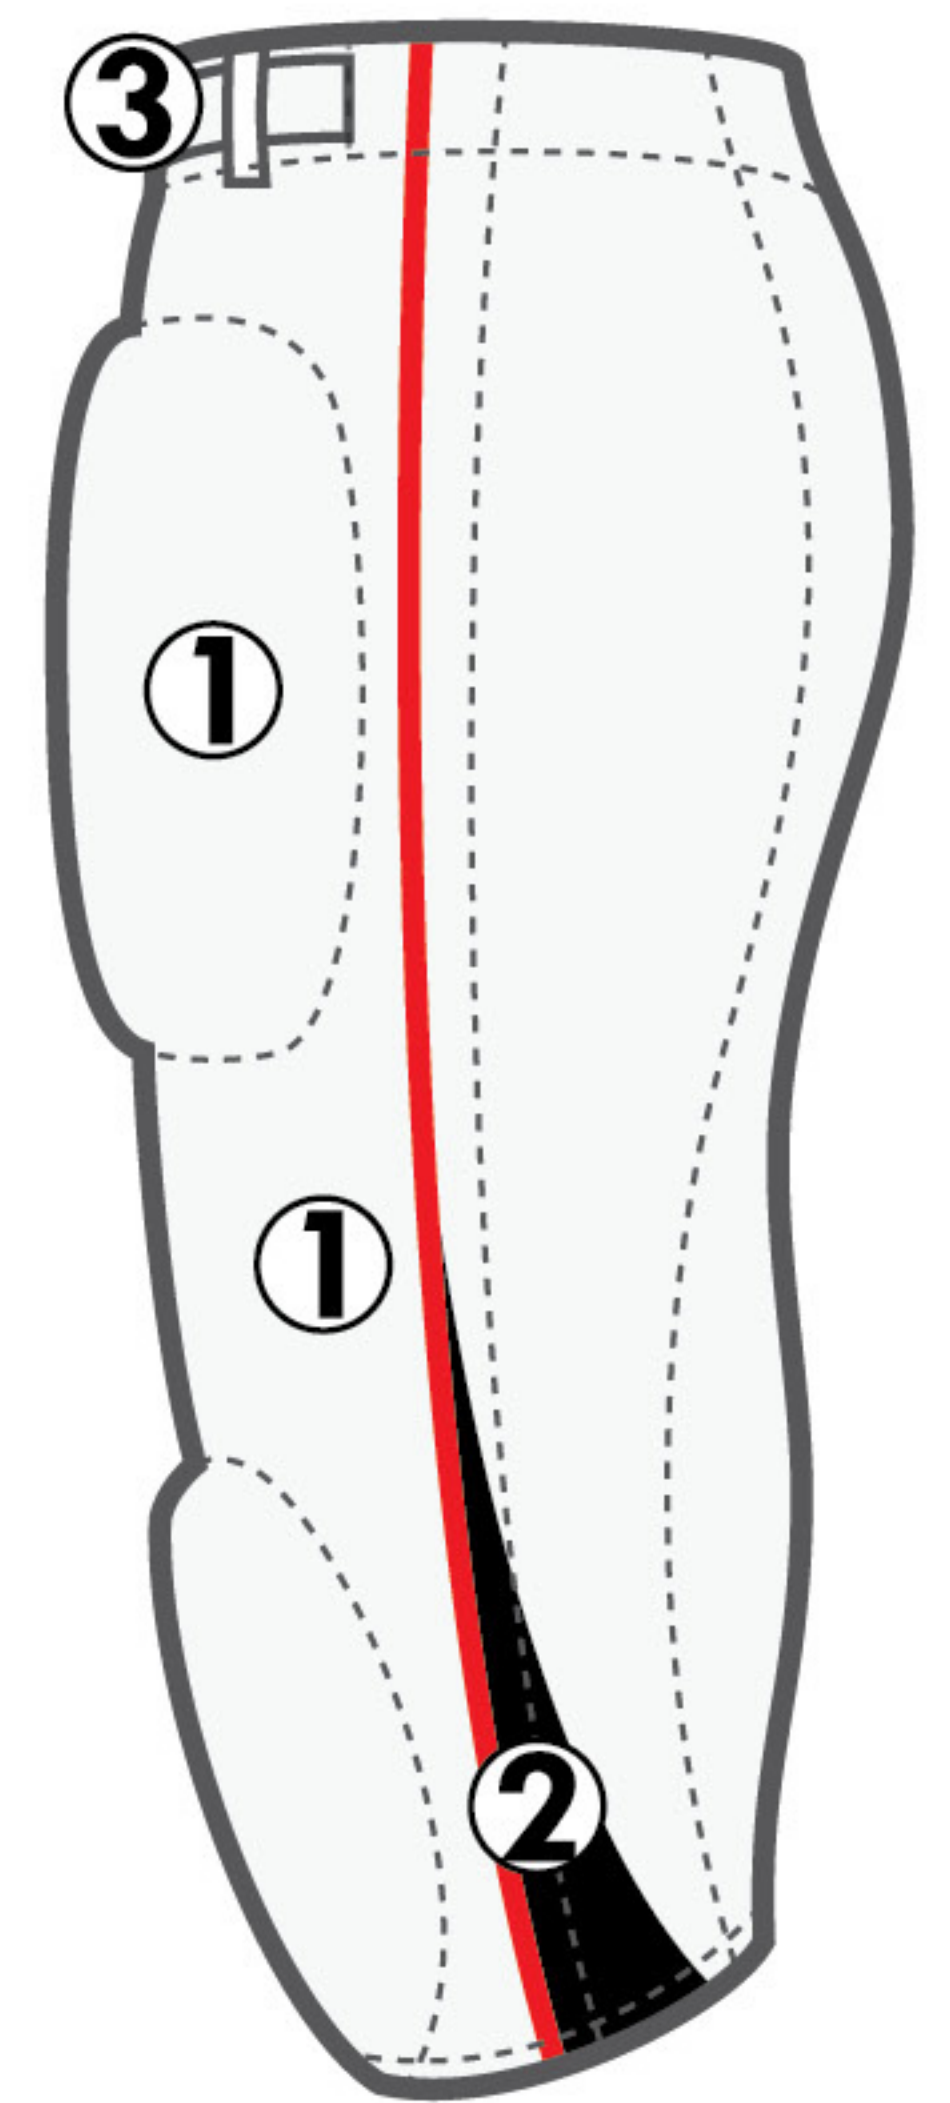

UNIFORM DESCRIPTION

MARYLAND STYLE GAME UNIFORM - MODEL 1003

AVAILABLE COLORS

- WHITE
- SILVER
- GREY
- BLACK
- NAVY
- PURPLE
- ROYAL
- SKY
- FOREST
- KELLY
- MAROON
- CARDINAL
- SCARLET
- ORANGE
- GOLD
- VEGAS GOLD

JERSEY:

- ① BODY
- ② SIDE INSERTS
- ③ COWL, SHOULDERS, SLEEVES
- ④ TRIANGLE INSERTS
- OVERLAYS
- ⑤ ARM CUFFS
- ⑥ NECK TRIM

PANT:

- ① BODY
- ② INSERTS/OVERLAYS
- ③ BELT (IF APPLICABLE)

APPLICATION

Front Lettering