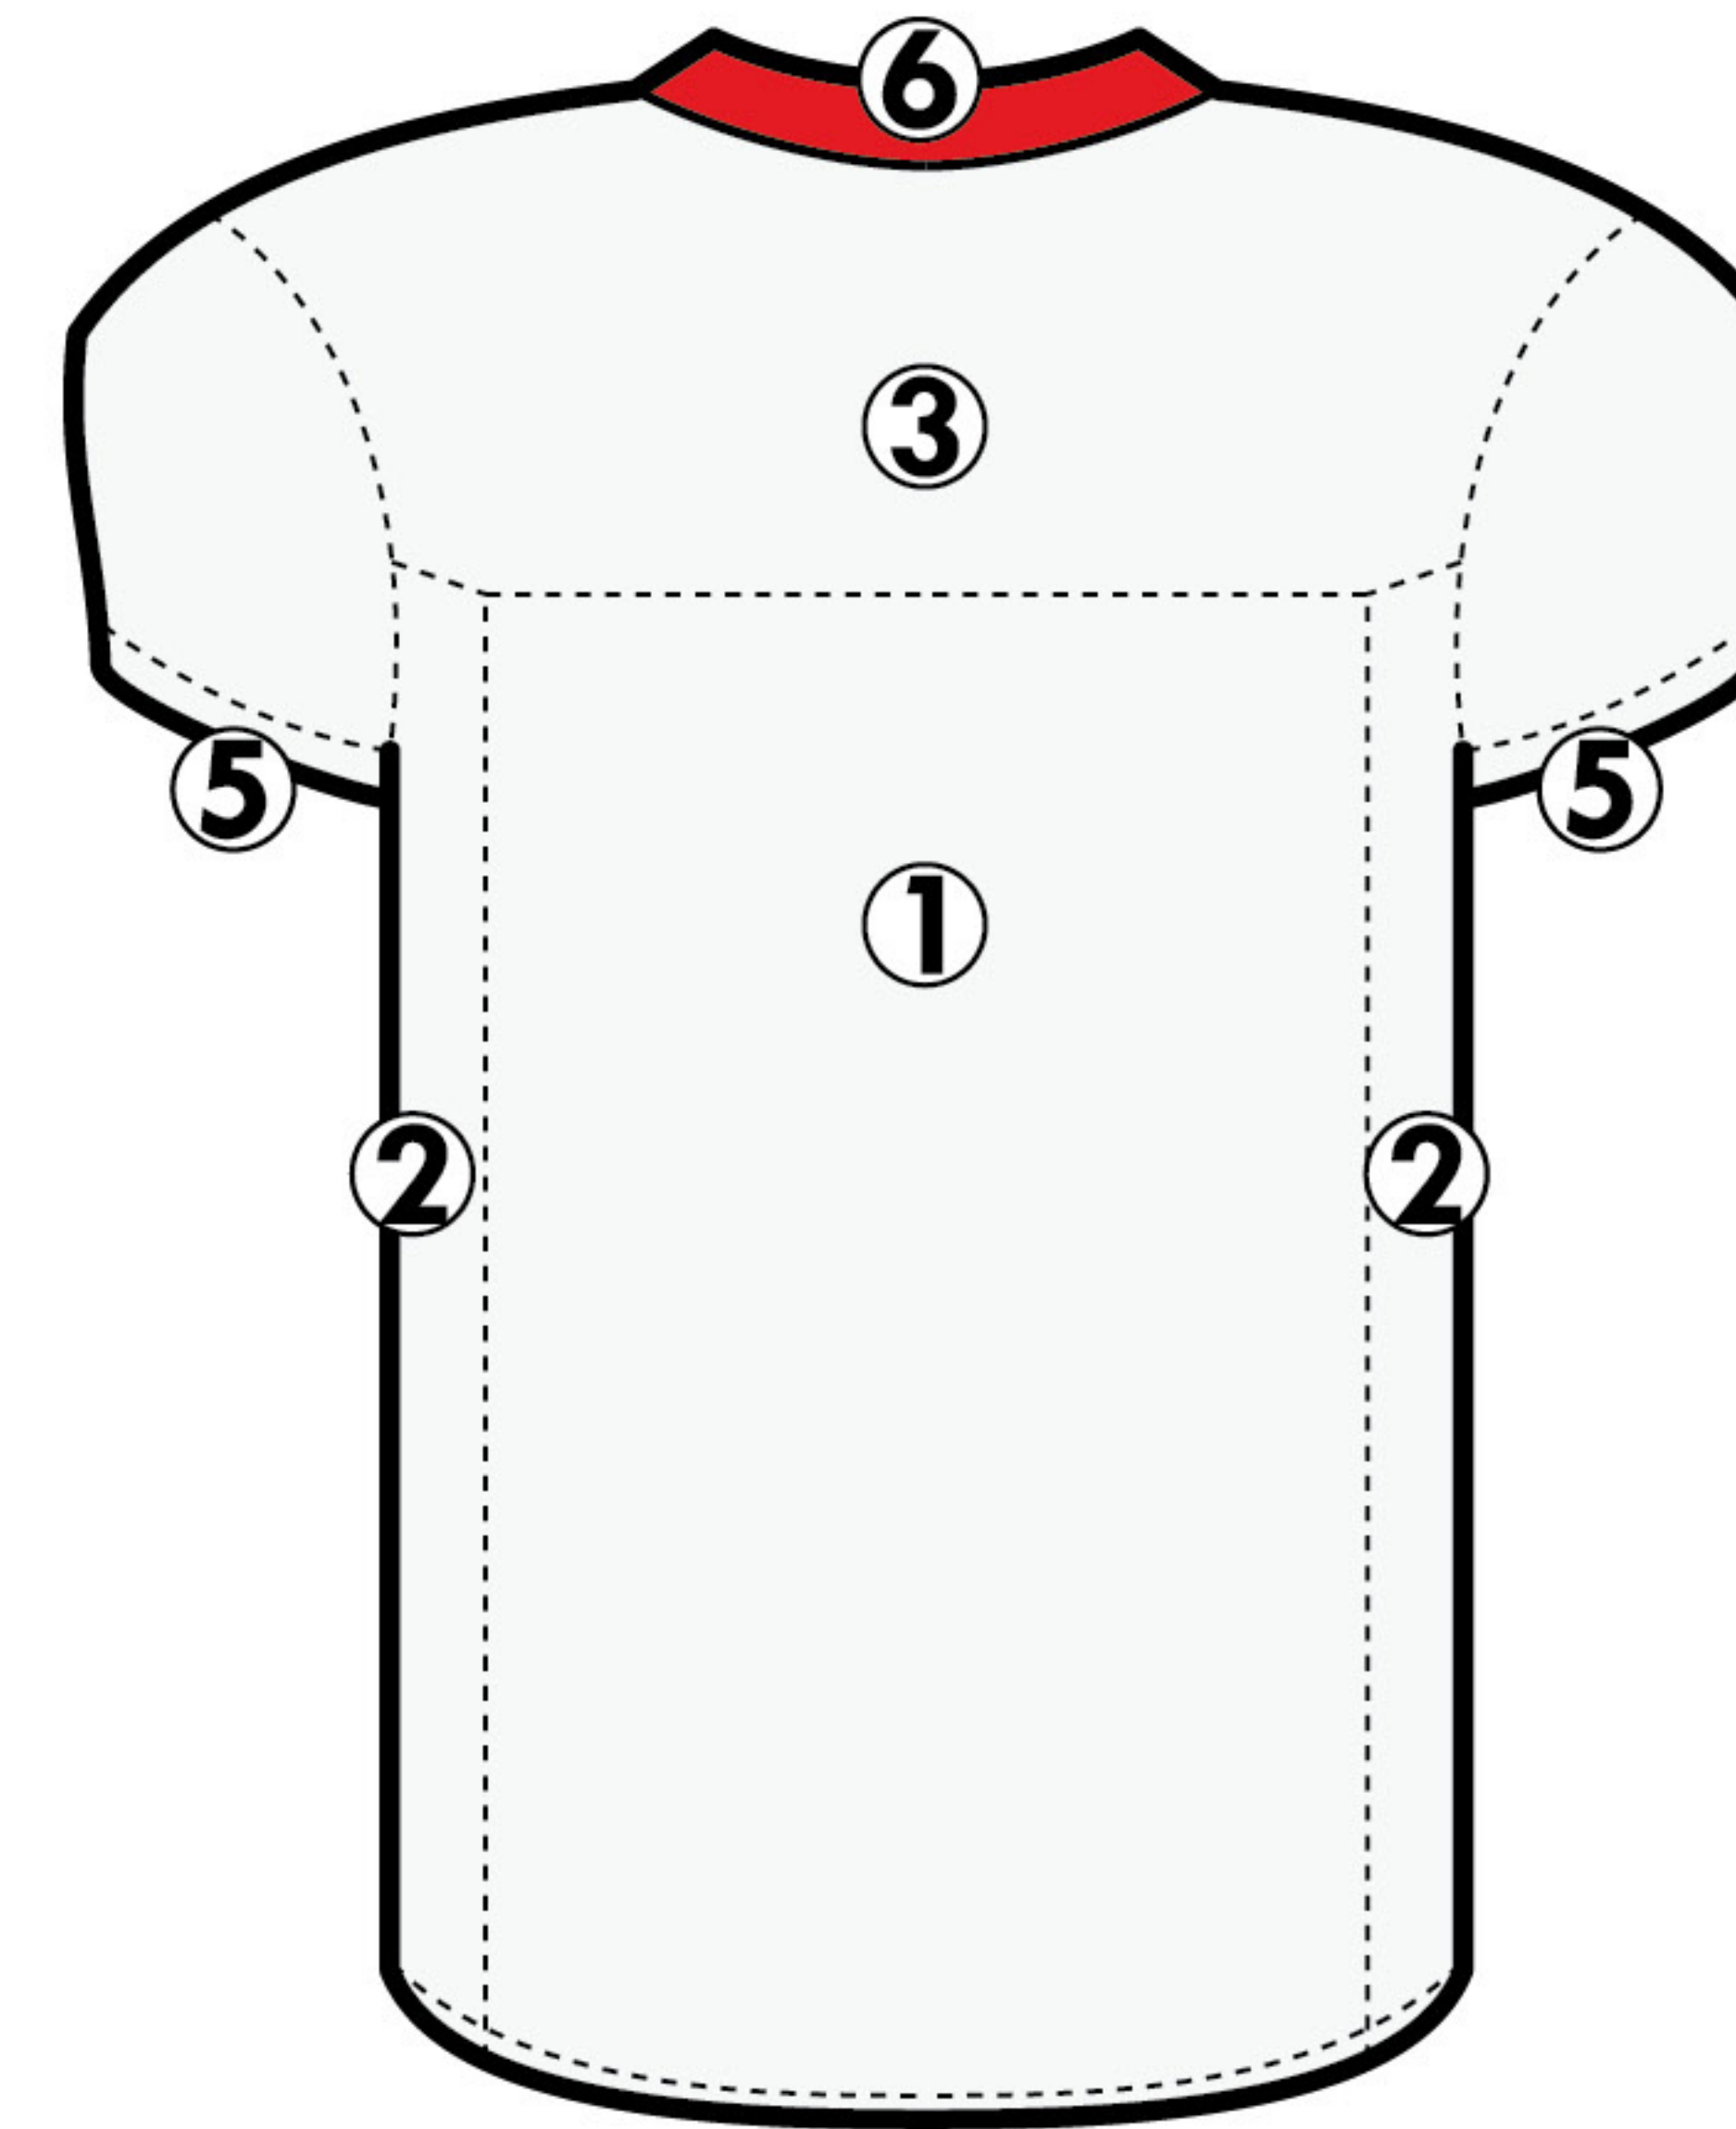

UNIFORM DESCRIPTION

HIGHLIGHT STYLE GAME UNIFORM - MODEL 3002

AVAILABLE COLORS

- WHITE
- SILVER
- GREY
- BLACK
- NAVY
- PURPLE
- ROYAL
- SKY
- FOREST
- KELLY
- MAROON
- CARDINAL
- SCARLET
- ORANGE
- GOLD
- VEGAS GOLD

JERSEY:

- ① BODY
- ② SIDE INSERTS
- ③ COWL, SHOULDERS
- ④ INSERTS
- ⑤ ARM CUFFS
- ⑥ NECK TRIM

PANT:

- ① BODY
- ② BELT (IF APPLICABLE)

APPLICATION

Front Lettering

Numbers

Name: _____
 Font: _____
 Color(s): _____

Sizes: Front#: _____ Font: _____
 Back#: _____ Color(s): _____
 TV#: _____

Sleeve Style: _____

Body Material: _____

Pant Style: _____

Neck Style: _____