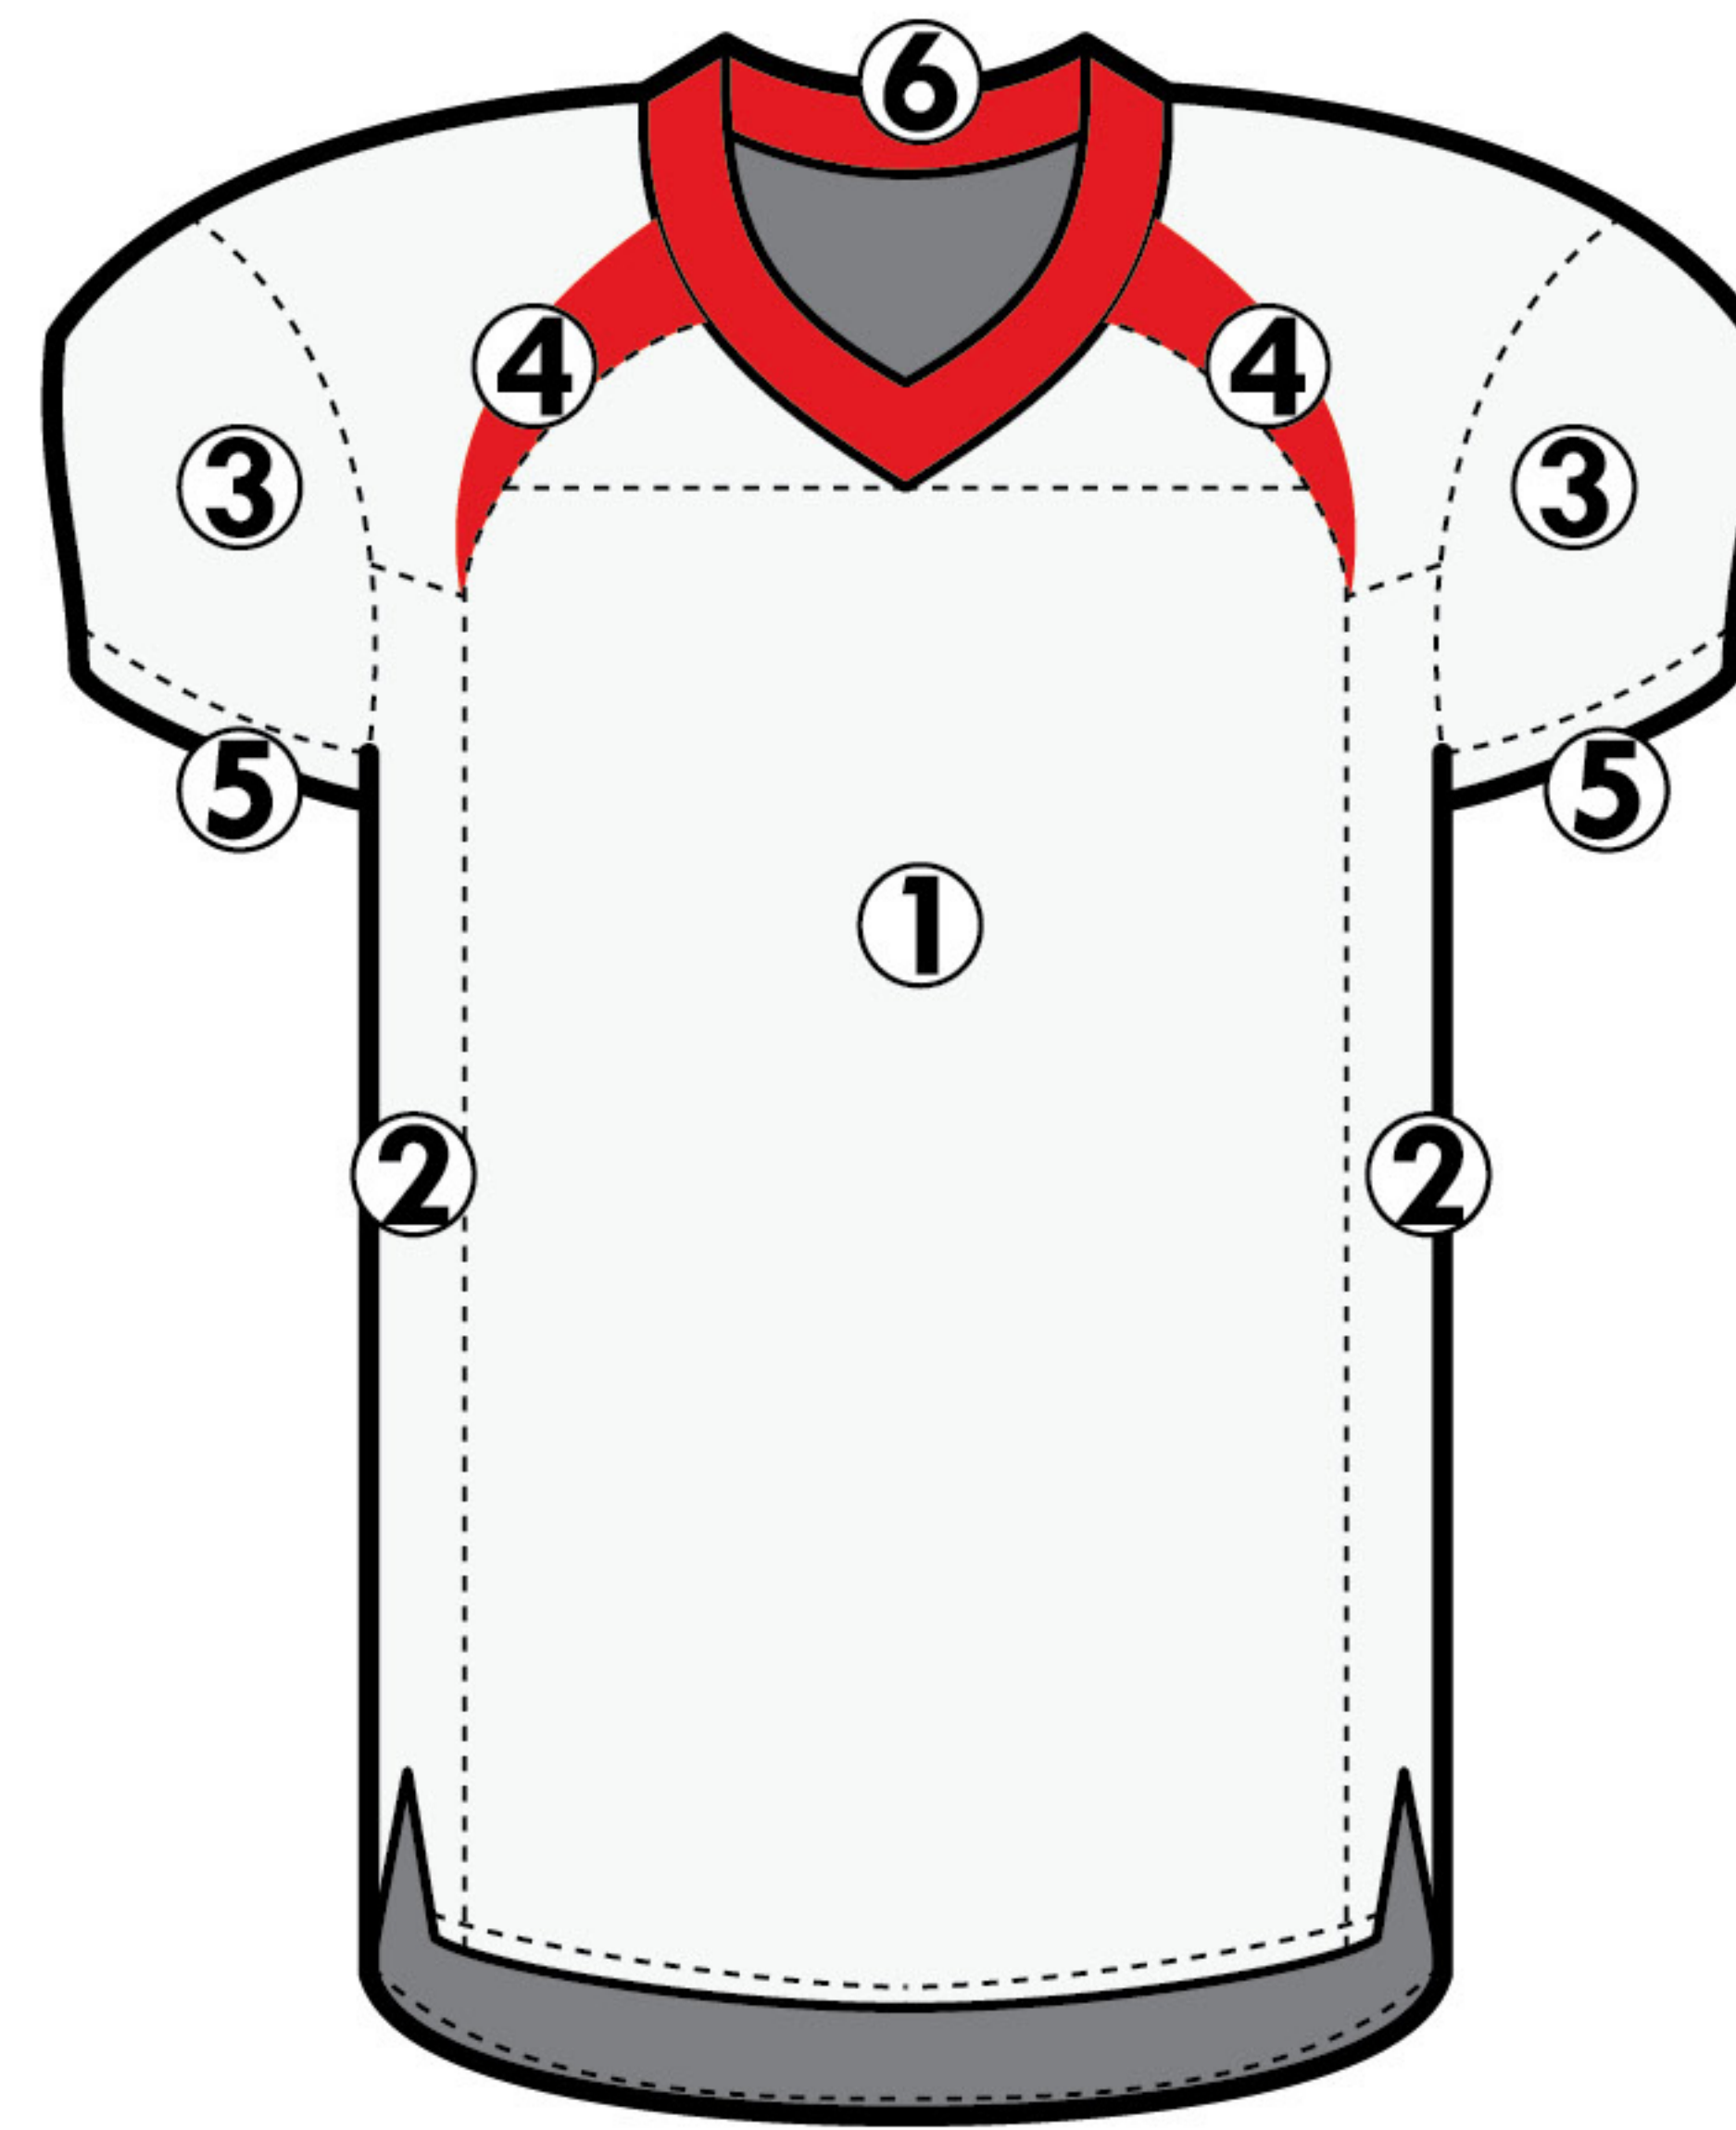

UNIFORM DESCRIPTION

HIGHLIGHT STYLE GAME UNIFORM - MODEL 3002

AVAILABLE COLORS

- WHITE
- SILVER
- GREY
- BLACK
- NAVY
- PURPLE
- ROYAL
- SKY
- FOREST
- KELLY
- MAROON
- CARDINAL
- SCARLET
- ORANGE
- GOLD
- VEGAS GOLD

JERSEY:

- ① BODY
- ② SIDE INSERTS
- ③ COWL, SHOULDERS
- ④ INSERTS
- ⑤ ARM CUFFS
- ⑥ NECK TRIM

PANT:

- ① BODY
- ② BELT (IF APPLICABLE)

APPLICATION

Front Lettering

Numbers

Name: _____
 Font: _____
 Color(s): _____

Sizes: Front#: _____ Font: _____
 Back#: _____ Color(s): _____
 TV#: _____

Sleeve Style: _____

Body Material: _____

Pant Style: _____

Neck Style: _____