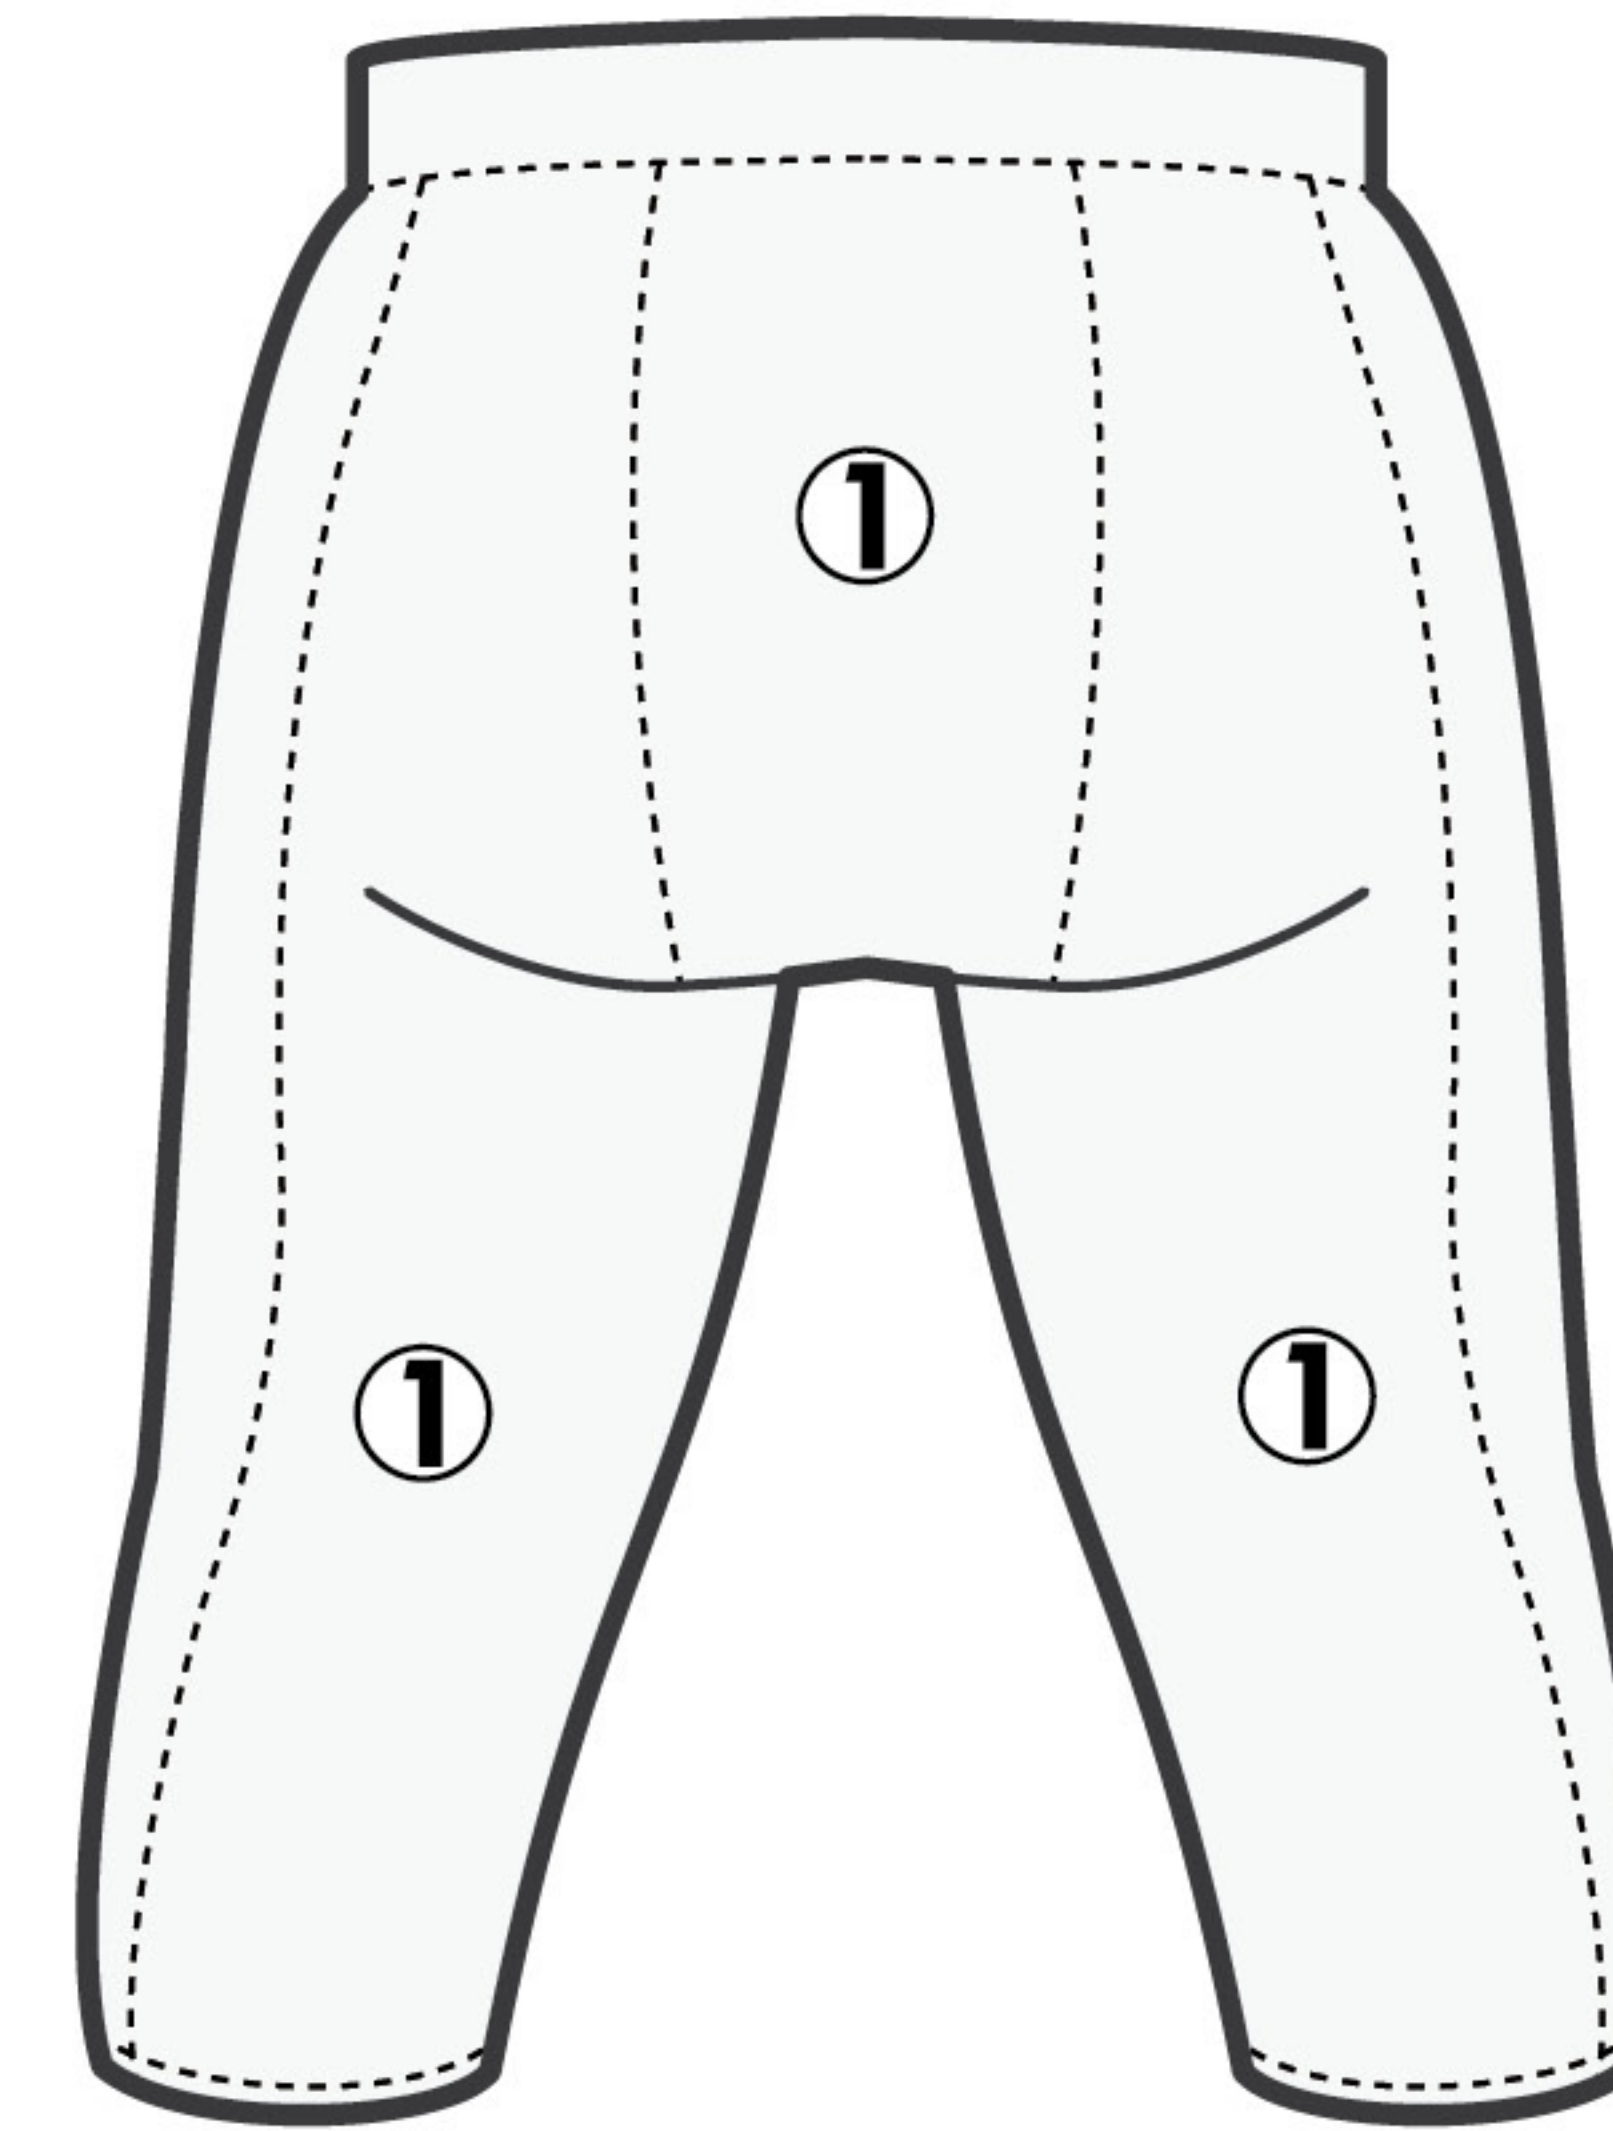

UNIFORM DESCRIPTION

HIGHLIGHT STYLE GAME UNIFORM - MODEL 3002

AVAILABLE COLORS

- WHITE
- SILVER
- GREY
- BLACK
- NAVY
- PURPLE
- ROYAL
- SKY
- FOREST
- KELLY
- MAROON
- CARDINAL
- SCARLET
- ORANGE
- GOLD
- VEGAS GOLD

JERSEY:

- ① BODY
- ② SIDE INSERTS
- ③ COWL, SHOULDERS
- ④ INSERTS
- ⑤ ARM CUFFS
- ⑥ NECK TRIM

PANT:

- ① BODY
- ② BELT (IF APPLICABLE)

APPLICATION

Front Lettering

Numbers

Name: _____
 Font: _____
 Color(s): _____

Sizes: Front#: _____ Font: _____
 Back#: _____ Color(s): _____
 TV#: _____

Sleeve Style: _____

Body Material: _____

Pant Style: _____

Neck Style: _____