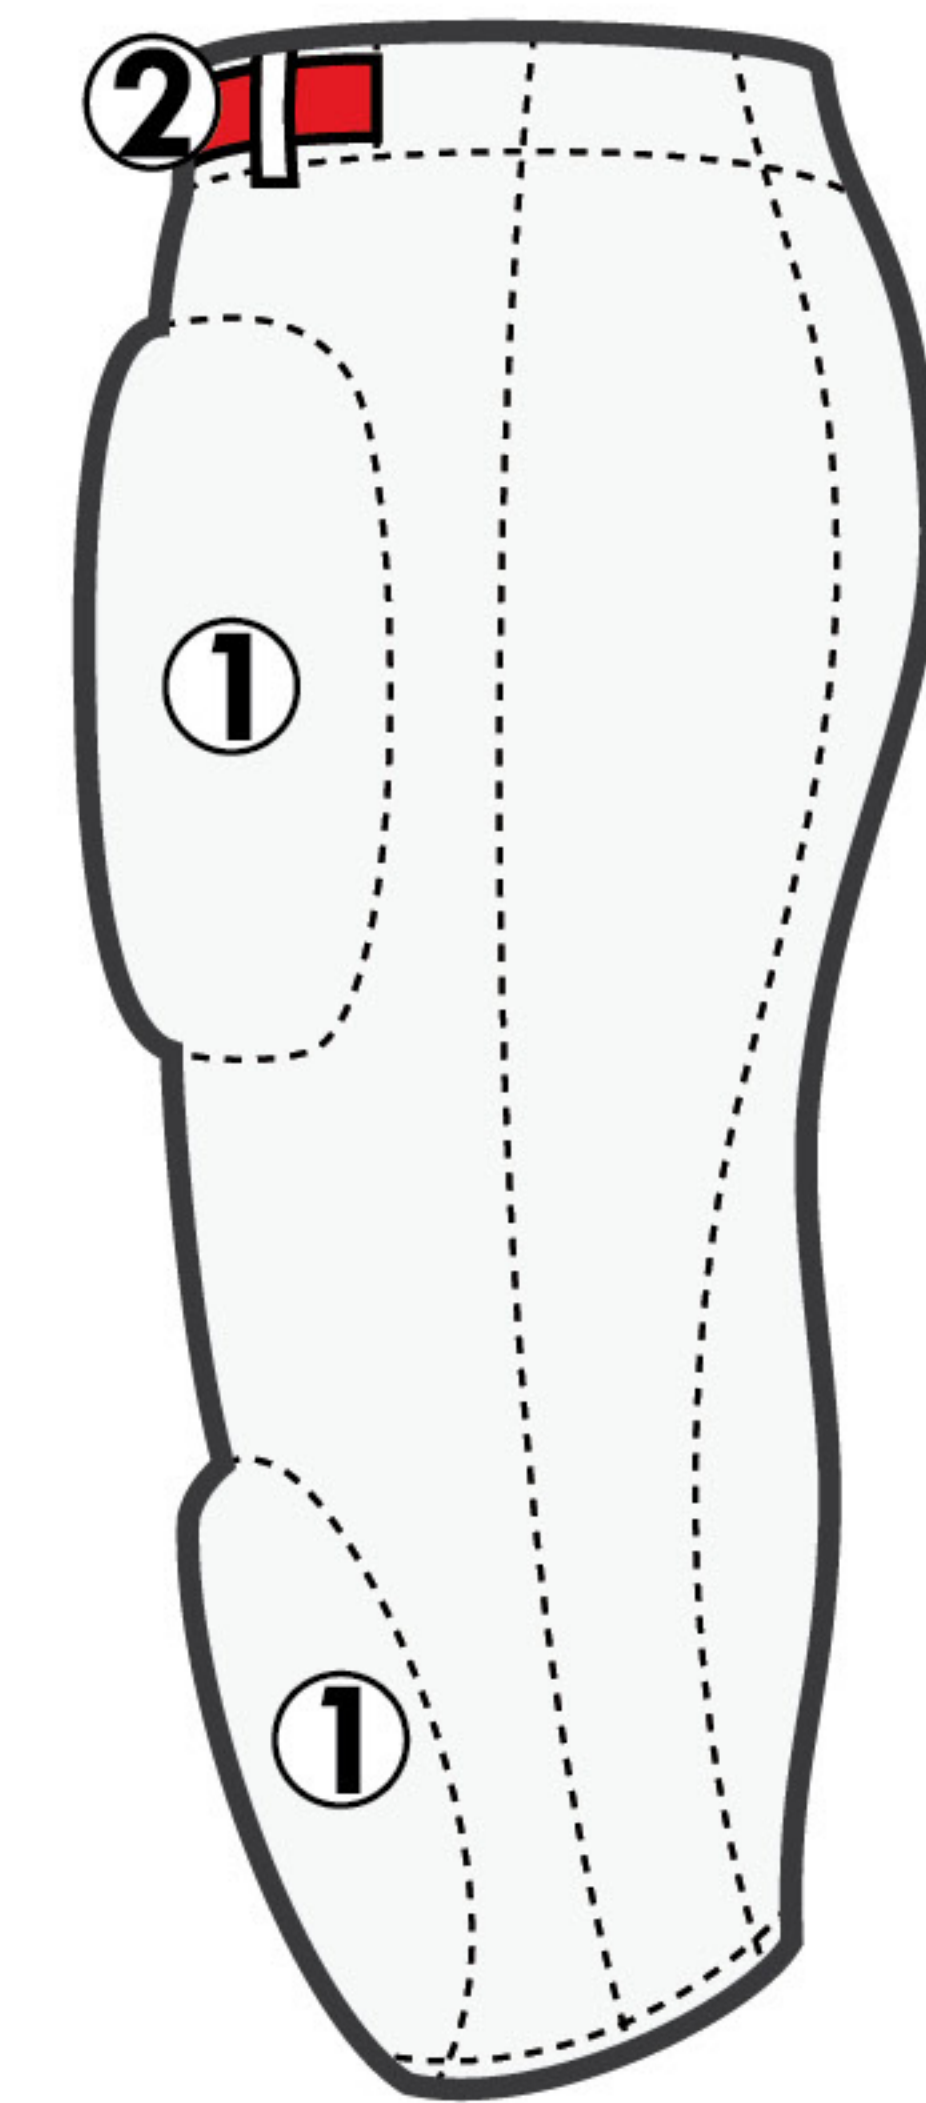

UNIFORM DESCRIPTION

HIGHLIGHT STYLE GAME UNIFORM - MODEL 3002

AVAILABLE COLORS

- WHITE
- SILVER
- GREY
- BLACK
- NAVY
- PURPLE
- ROYAL
- SKY
- FOREST
- KELLY
- MAROON
- CARDINAL
- SCARLET
- ORANGE
- GOLD
- VEGAS GOLD

JERSEY:

- ① BODY
- ② SIDE INSERTS
- ③ COWL, SHOULDERS
- ④ INSERTS
- ⑤ ARM CUFFS
- ⑥ NECK TRIM

PANT:

- ① BODY
- ② BELT (IF APPLICABLE)

APPLICATION

Front Lettering

Numbers

Name: _____
 Font: _____
 Color(s): _____

Sizes: Front#: _____ Font: _____
 Back#: _____ Color(s): _____
 TV#: _____

Sleeve Style: _____

Body Material: _____

Pant Style: _____

Neck Style: _____