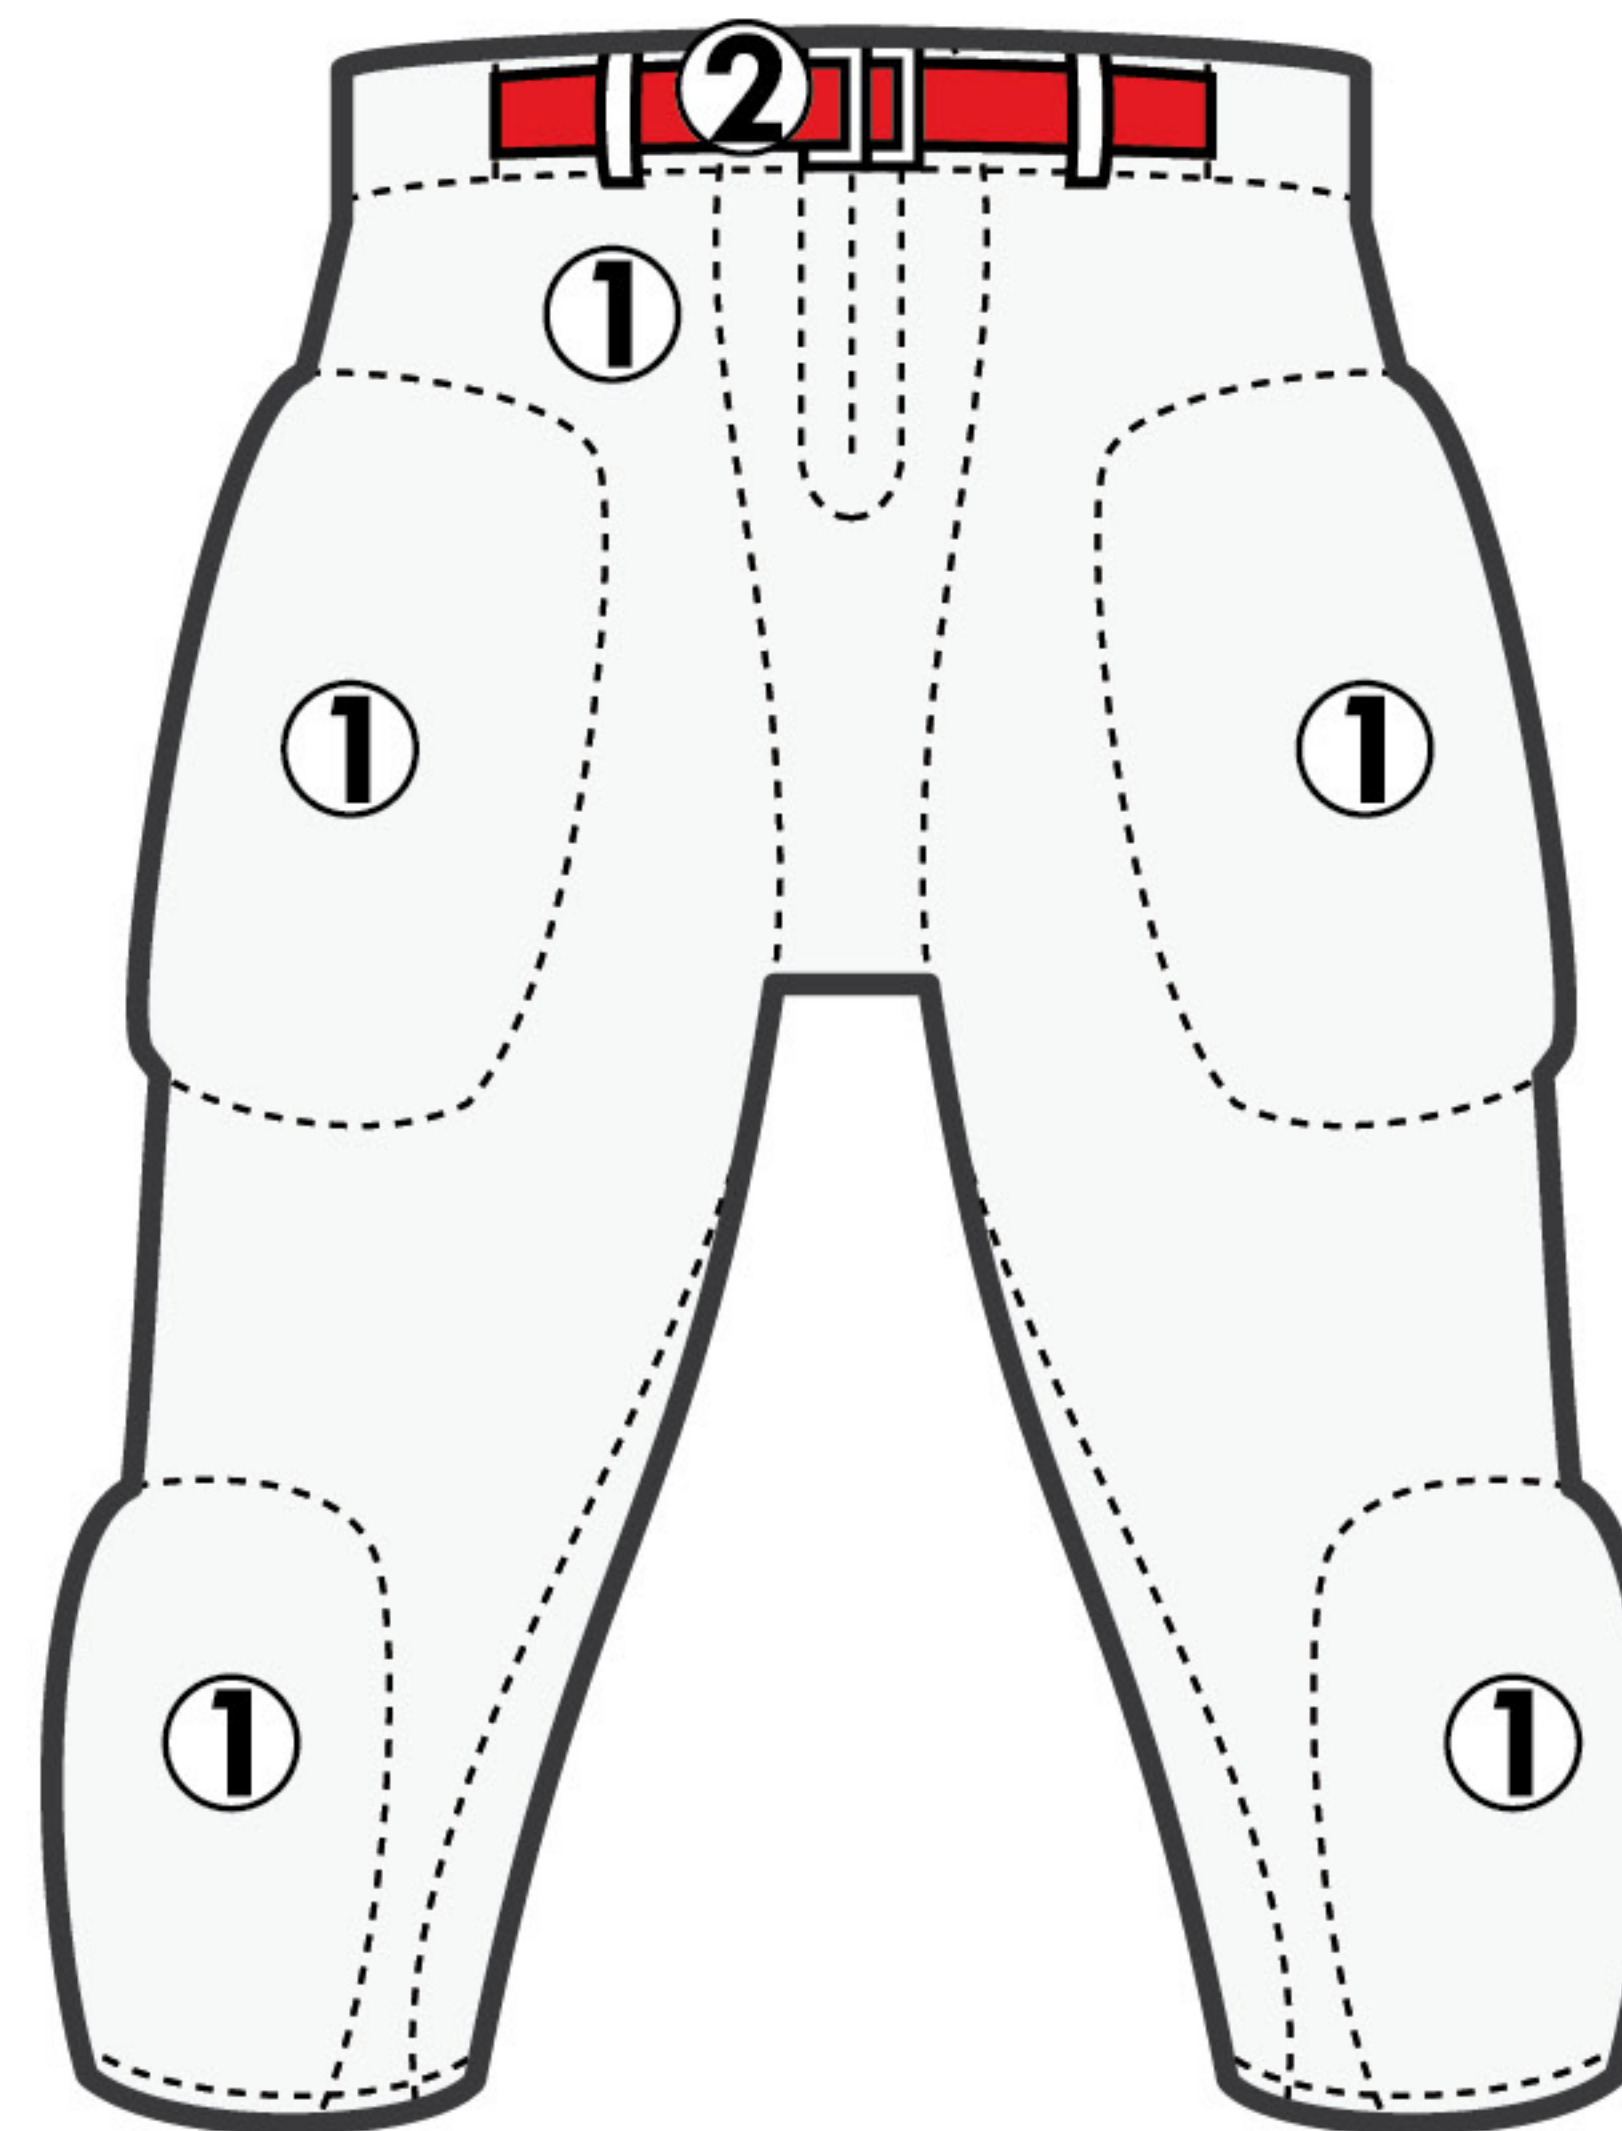

UNIFORM DESCRIPTION

HIGHLIGHT STYLE GAME UNIFORM - MODEL 3002

AVAILABLE COLORS

- WHITE
- SILVER
- GREY
- BLACK
- NAVY
- PURPLE
- ROYAL
- SKY
- FOREST
- KELLY
- MAROON
- CARDINAL
- SCARLET
- ORANGE
- GOLD
- VEGAS GOLD

JERSEY:

- ① BODY
- ② SIDE INSERTS
- ③ COWL, SHOULDERS
- ④ INSERTS
- ⑤ ARM CUFFS
- ⑥ NECK TRIM

PANT:

- ① BODY
- ② BELT (IF APPLICABLE)

APPLICATION

Front Lettering

Numbers

Name: _____
 Font: _____
 Color(s): _____

Sizes: Front#: _____ Font: _____
 Back#: _____ Color(s): _____
 TV#: _____

Sleeve Style: _____

Body Material: _____

Pant Style: _____

Neck Style: _____