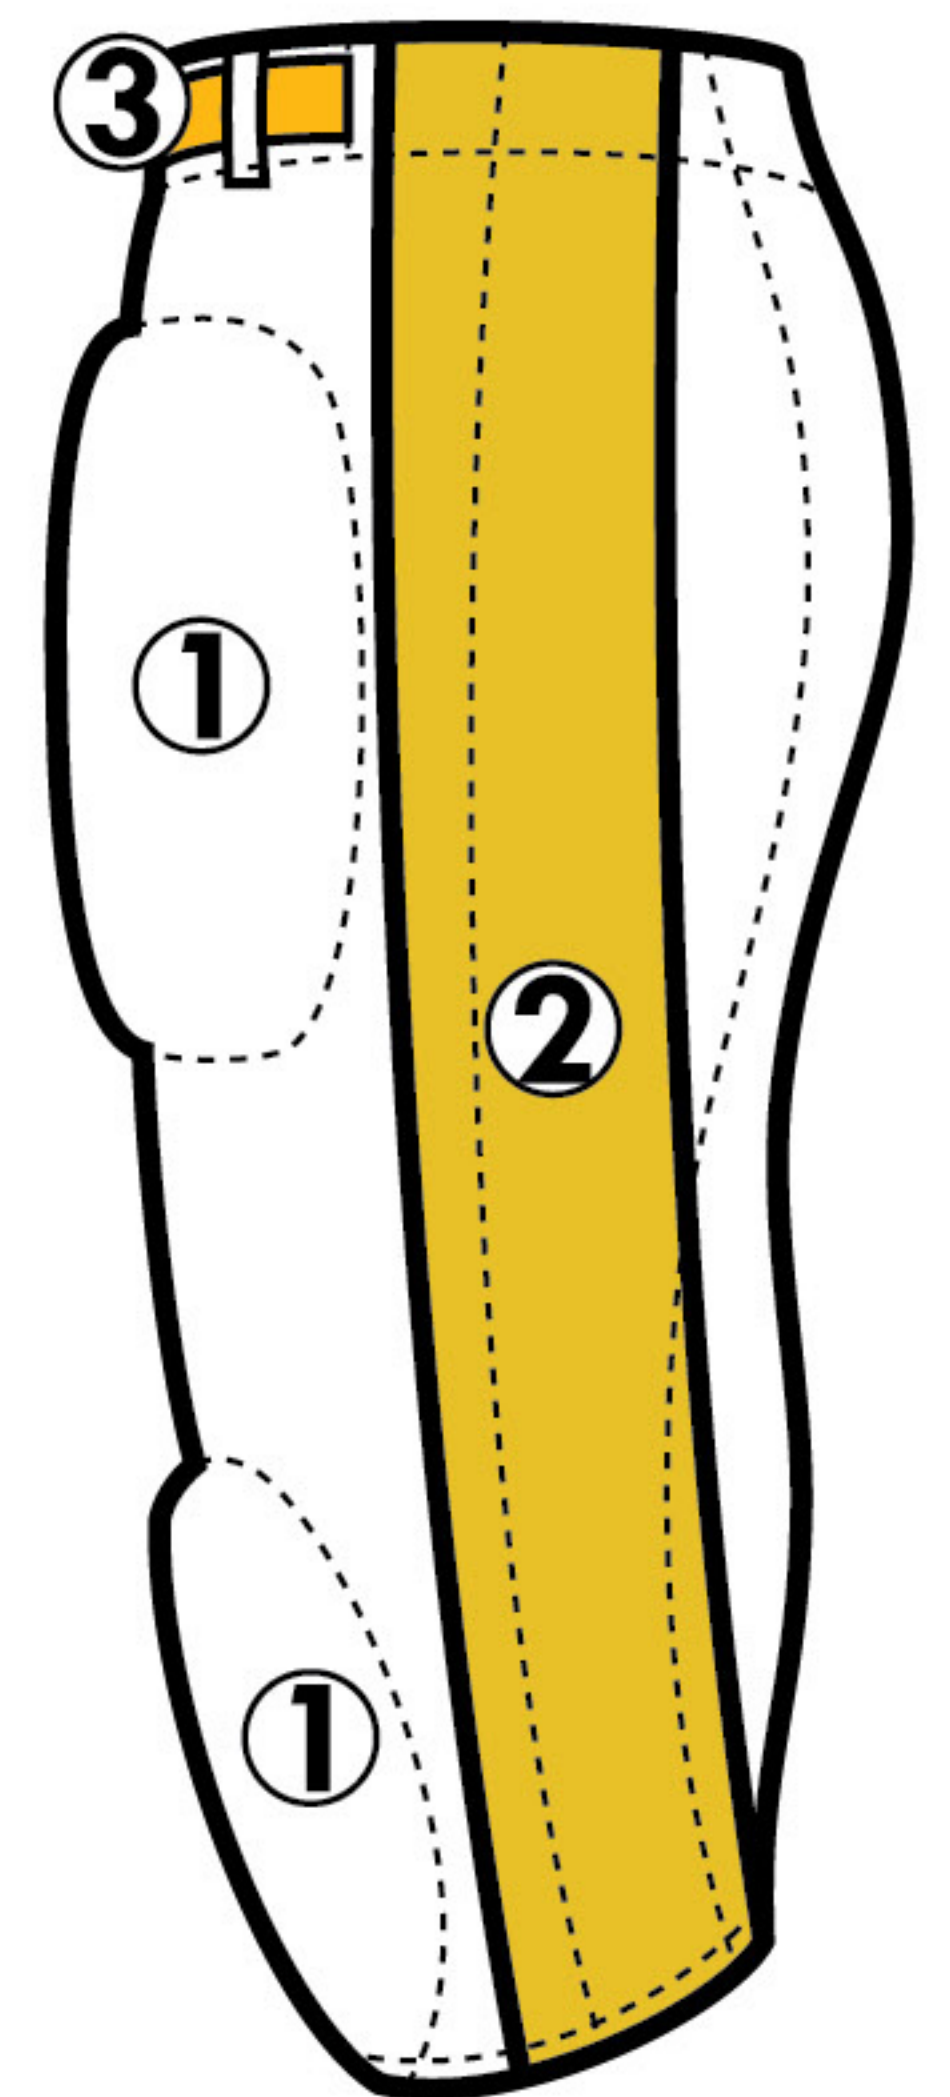

UNIFORM DESCRIPTION

GRIDIRON STYLE GAME UNIFORM - MODEL 3004

AVAILABLE COLORS

- WHITE
- SILVER
- GREY
- BLACK
- NAVY
- PURPLE
- ROYAL
- SKY
- FOREST
- KELLY
- MAROON
- CARDINAL
- SCARLET
- ORANGE
- GOLD
- VEGAS GOLD

JERSEY:

- ① BODY
- ② SIDE INSERTS
- ③ COWL, SHOULDERS
- ④ OVERLAYS
- ⑤ ARM CUFFS
- ⑥ NECK TRIM

PANT:

- ① BODY
- ② INSERTS/OVERLAYS
- ③ BELT (IF APPLICABLE)

APPLICATION

Front Lettering

Numbers

Name: _____
 Font: _____
 Color(s): _____

Sizes: Front#: _____ Font: _____
 Back#: _____ Color(s): _____
 TV#: _____

Sleeve Style: _____

Body Material: _____

Pant Style: _____

Neck Style: _____