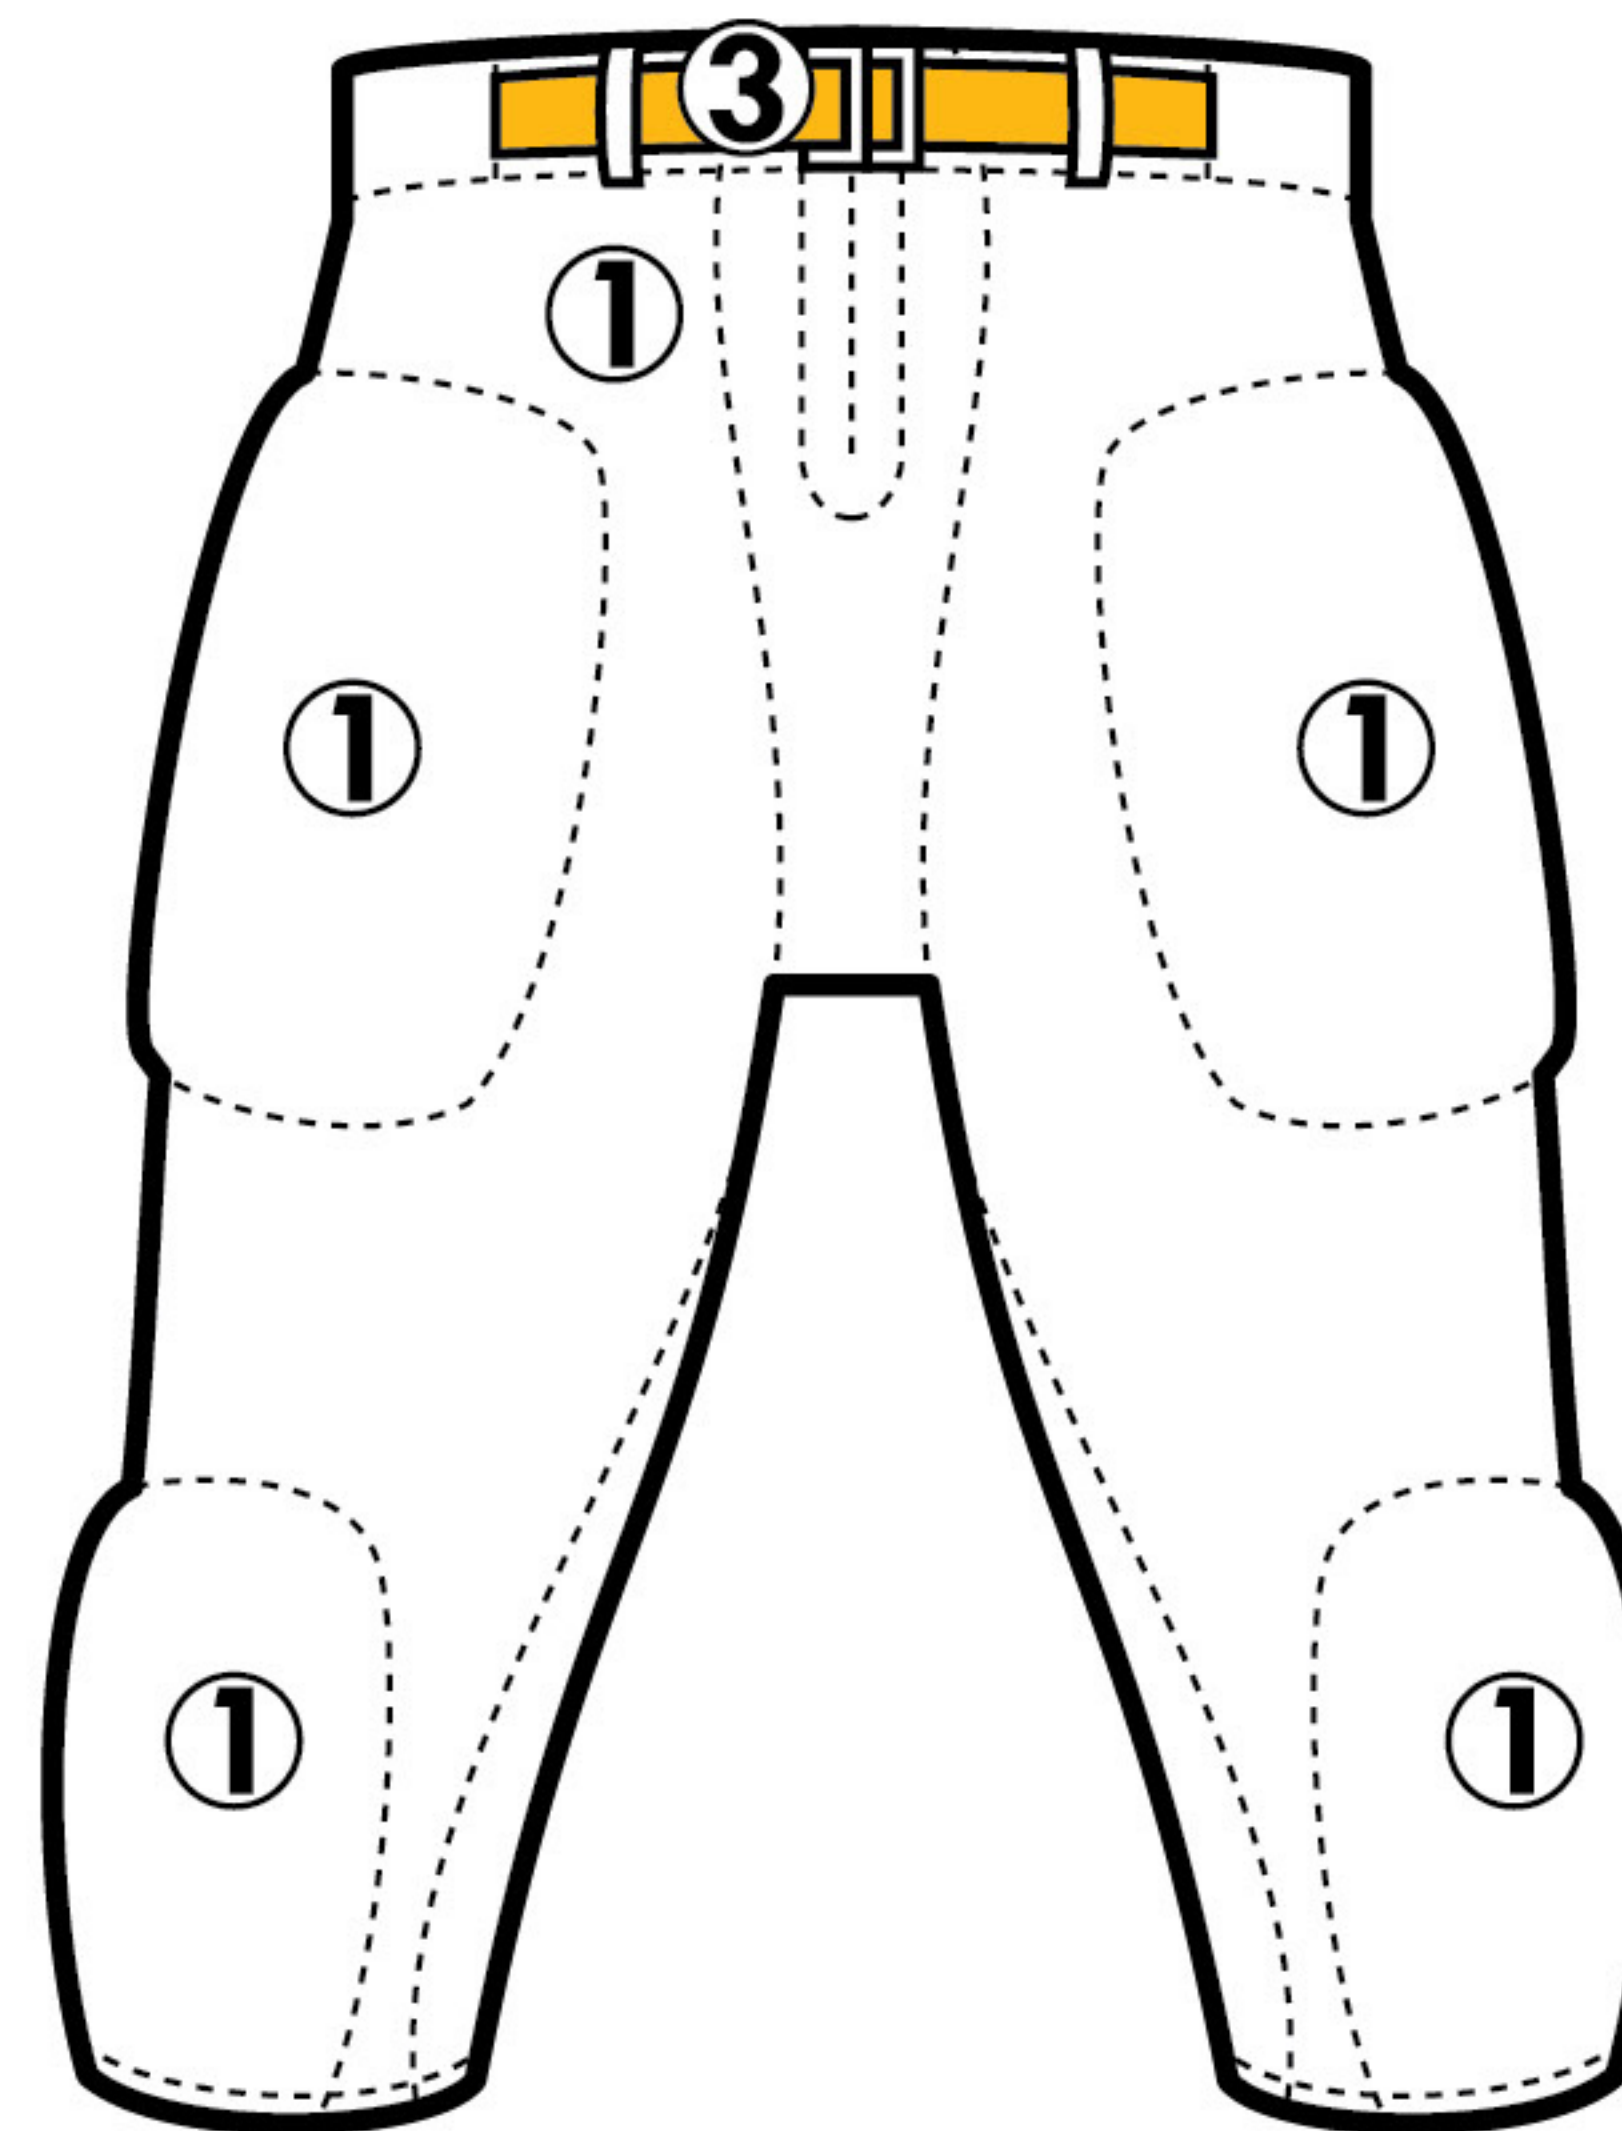

UNIFORM DESCRIPTION

GRIDIRON STYLE GAME UNIFORM - MODEL 3004

AVAILABLE COLORS

- WHITE
- SILVER
- GREY
- BLACK
- NAVY
- PURPLE
- ROYAL
- SKY
- FOREST
- KELLY
- MAROON
- CARDINAL
- SCARLET
- ORANGE
- GOLD
- VEGAS GOLD

JERSEY:

- ① BODY
- ② SIDE INSERTS
- ③ COWL, SHOULDERS
- ④ OVERLAYS
- ⑤ ARM CUFFS
- ⑥ NECK TRIM

PANT:

- ① BODY
- ② INSERTS/OVERLAYS
- ③ BELT (IF APPLICABLE)

APPLICATION

Front Lettering

Numbers

Name: _____
 Font: _____
 Color(s): _____

Sizes: Front#: _____ Font: _____
 Back#: _____ Color(s): _____
 TV#: _____

Sleeve Style: _____

Body Material: _____

Pant Style: _____

Neck Style: _____