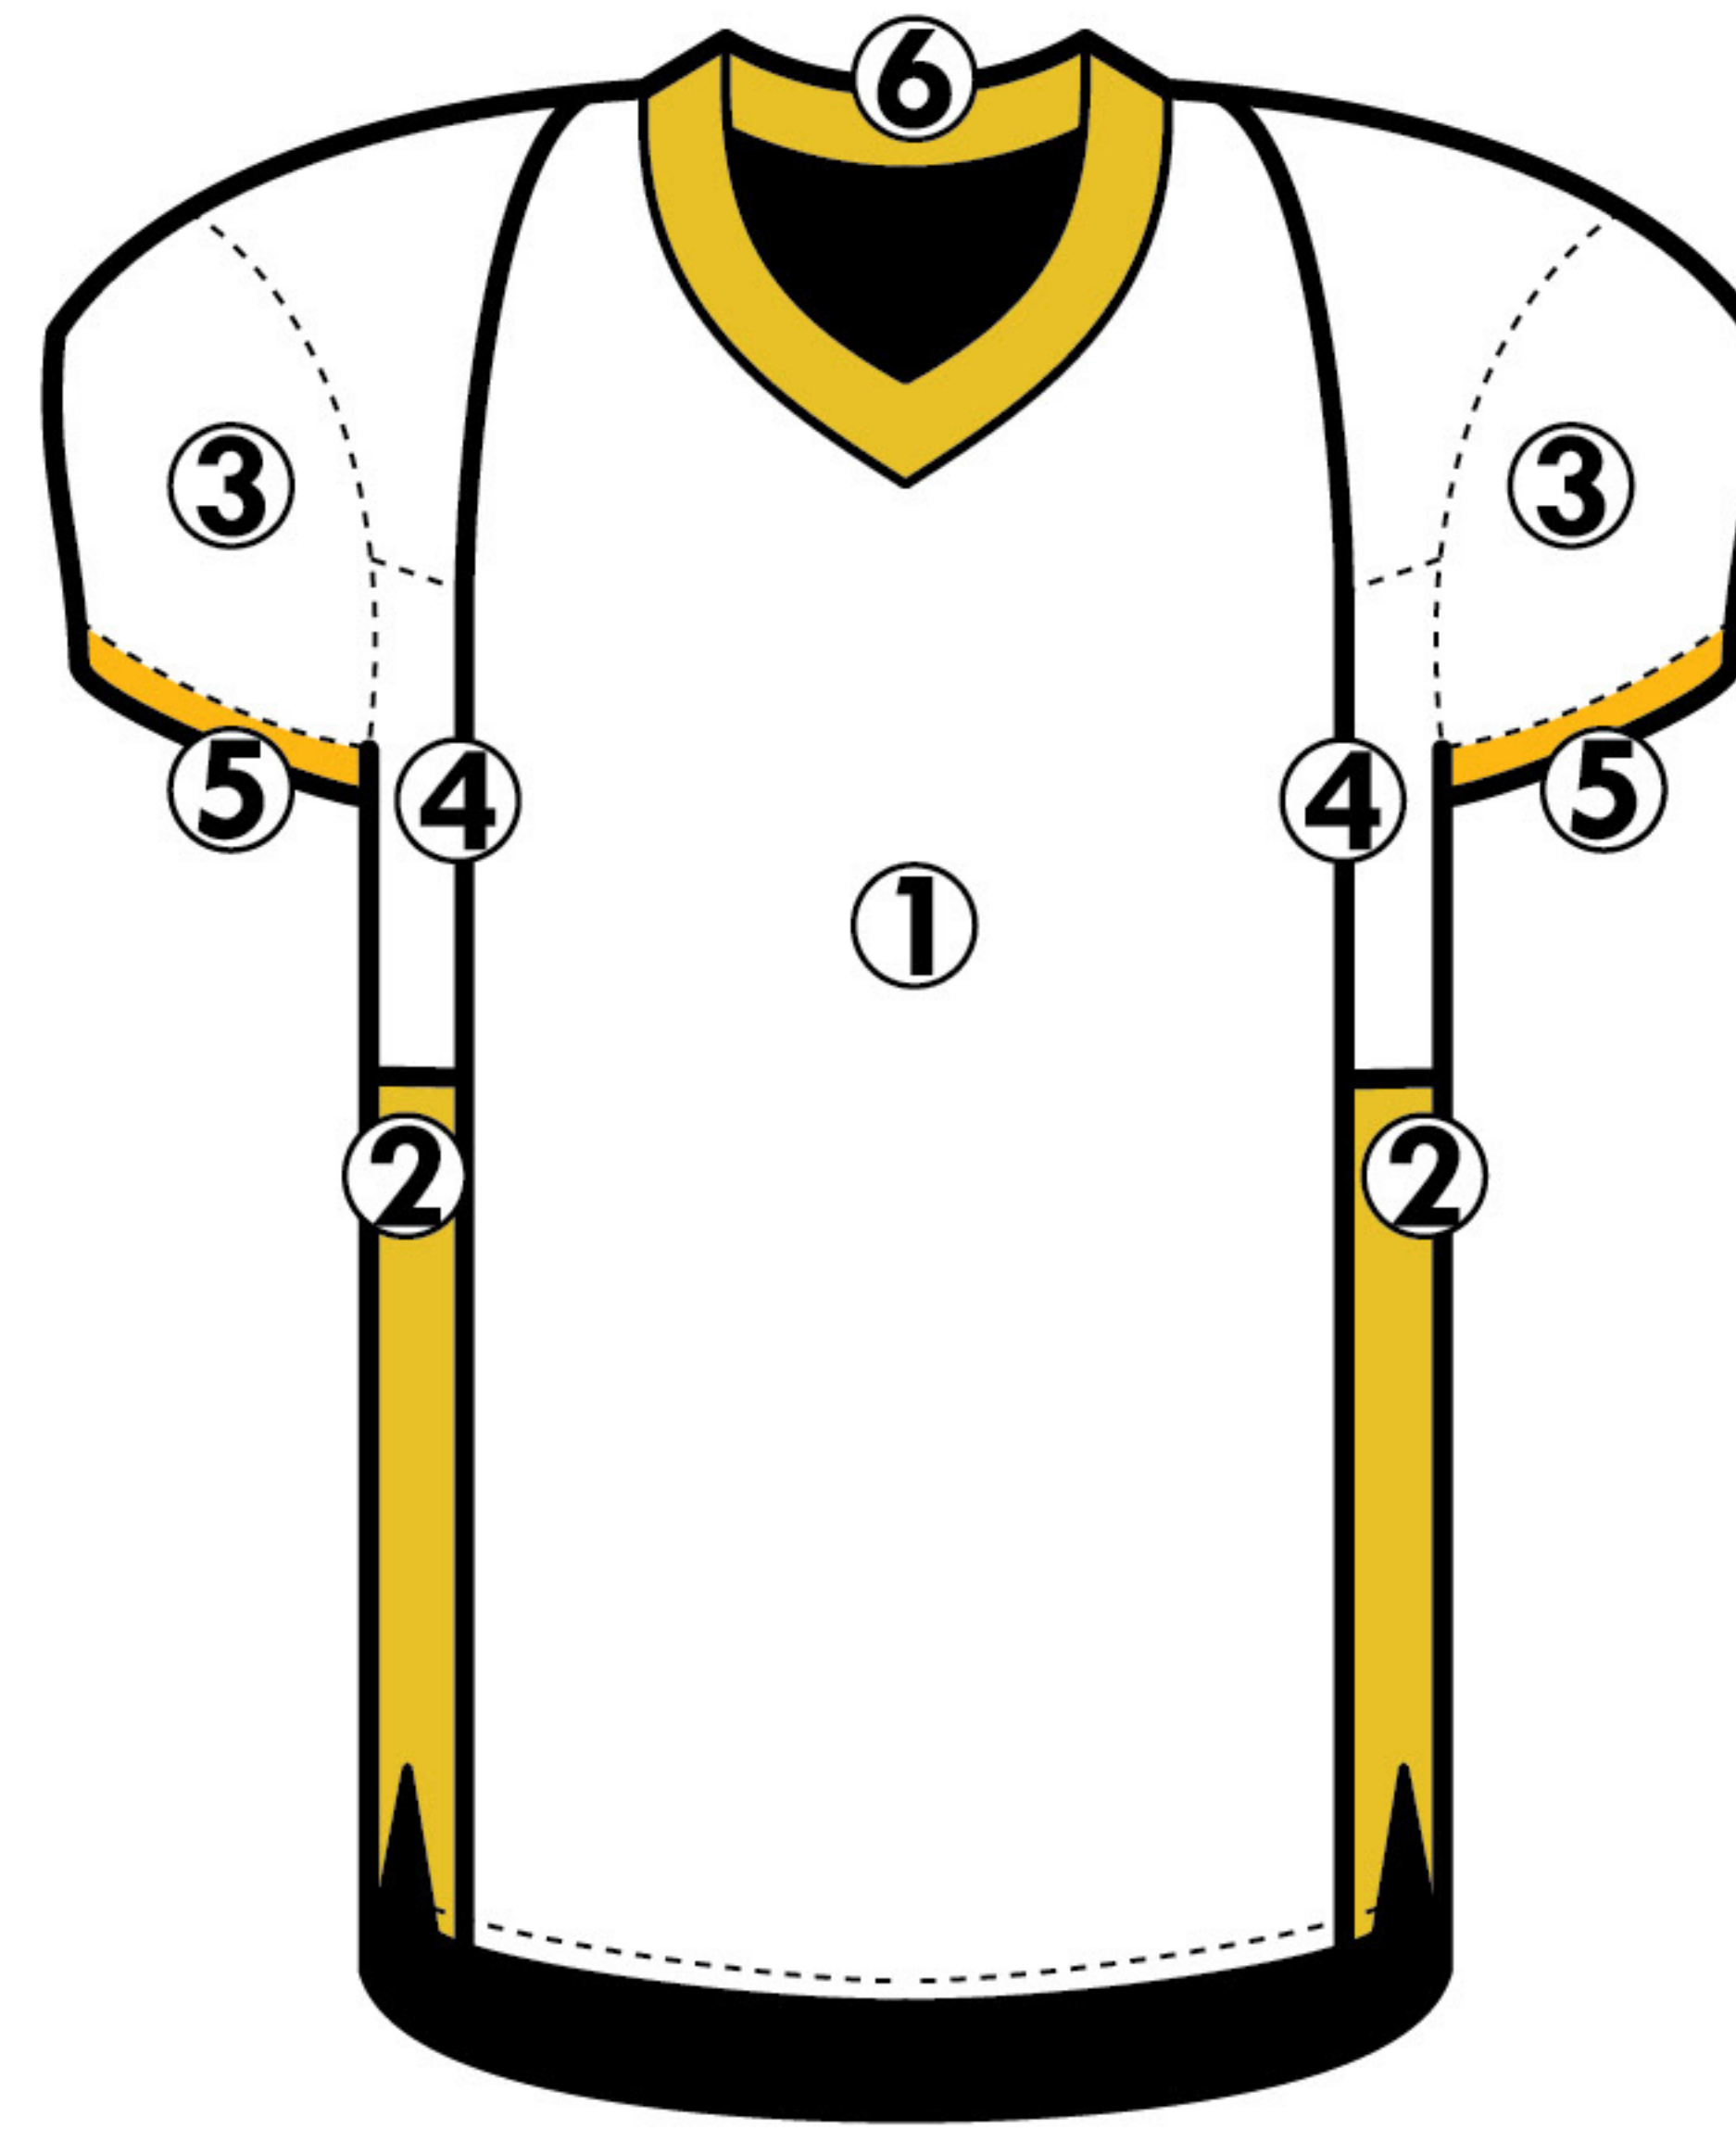

UNIFORM DESCRIPTION

GRIDIRON STYLE GAME UNIFORM - MODEL 3004

AVAILABLE COLORS

- WHITE
- SILVER
- GREY
- BLACK
- NAVY
- PURPLE
- ROYAL
- SKY
- FOREST
- KELLY
- MAROON
- CARDINAL
- SCARLET
- ORANGE
- GOLD
- VEGAS GOLD

JERSEY:

- ① BODY
- ② SIDE INSERTS
- ③ COWL, SHOULDERS
- ④ OVERLAYS
- ⑤ ARM CUFFS
- ⑥ NECK TRIM

PANT:

- ① BODY
- ② INSERTS/OVERLAYS
- ③ BELT (IF APPLICABLE)

APPLICATION

Front Lettering

Numbers

Name: _____
 Font: _____
 Color(s): _____

Sizes: Front#: _____ Font: _____
 Back#: _____ Color(s): _____
 TV#: _____

Sleeve Style: _____

Body Material: _____

Pant Style: _____

Neck Style: _____