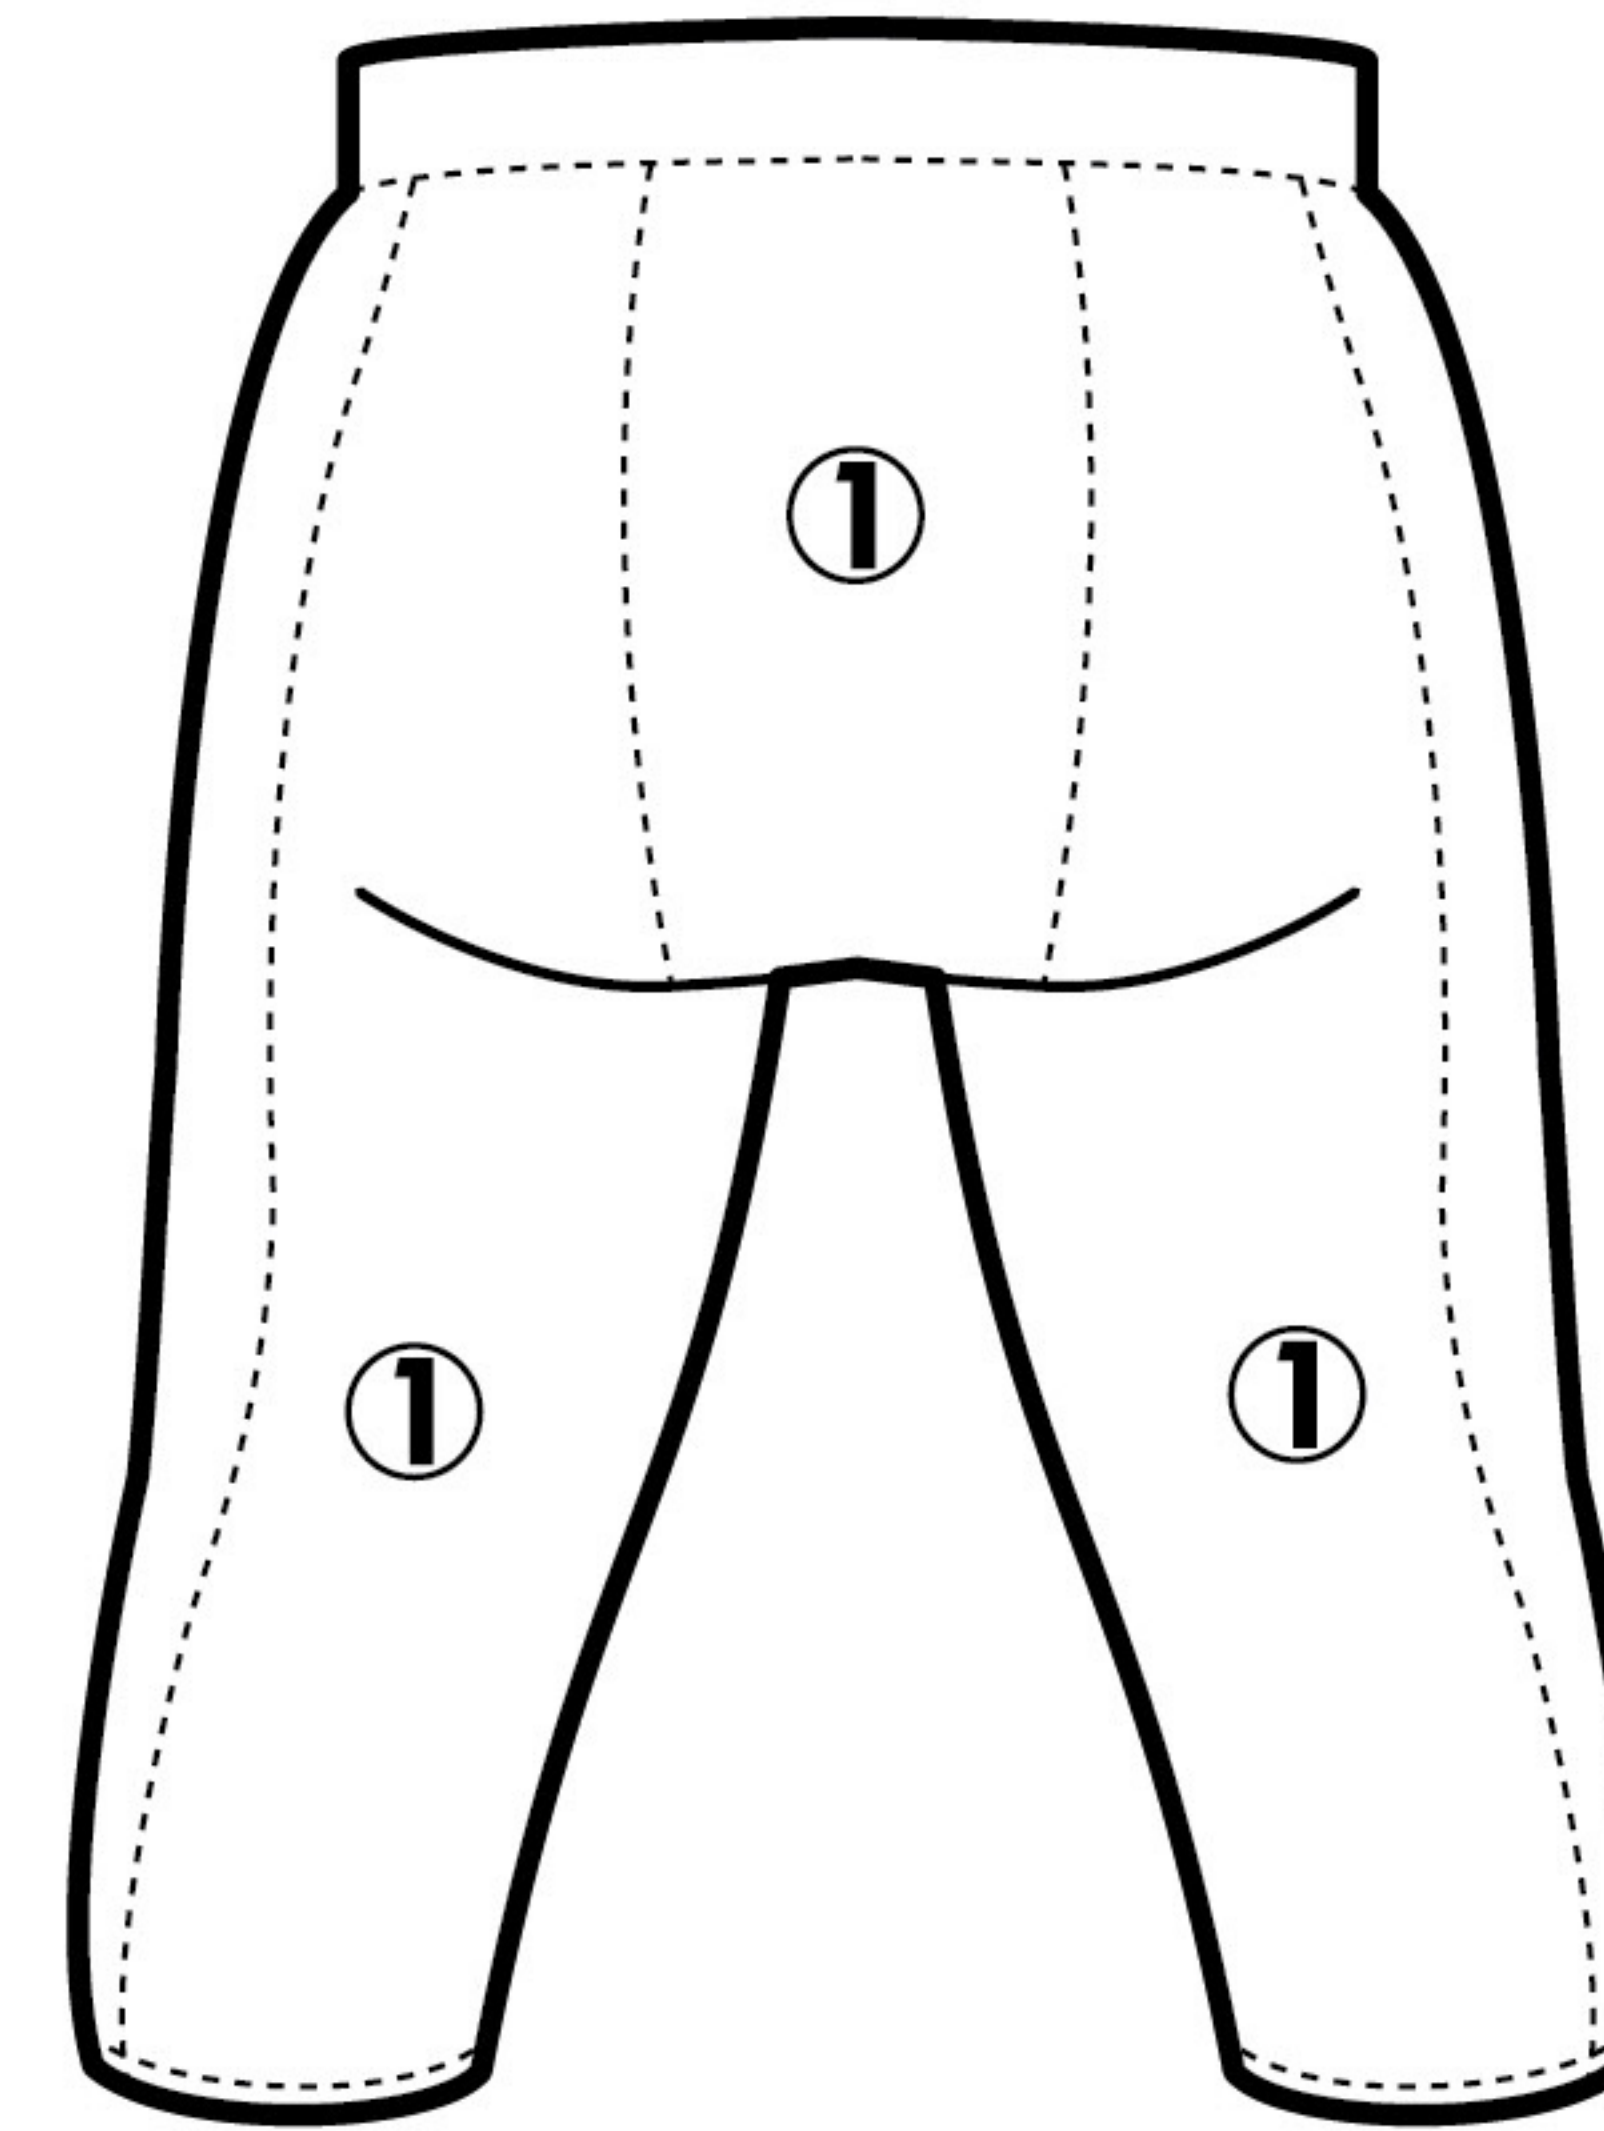

UNIFORM DESCRIPTION

GRIDIRON STYLE GAME UNIFORM - MODEL 3004

AVAILABLE COLORS

- WHITE
- SILVER
- GREY
- BLACK
- NAVY
- PURPLE
- ROYAL
- SKY
- FOREST
- KELLY
- MAROON
- CARDINAL
- SCARLET
- ORANGE
- GOLD
- VEGAS GOLD

JERSEY:

- ① BODY
- ② SIDE INSERTS
- ③ COWL, SHOULDERS
- ④ OVERLAYS
- ⑤ ARM CUFFS
- ⑥ NECK TRIM

PANT:

- ① BODY
- ② INSERTS/OVERLAYS
- ③ BELT (IF APPLICABLE)

APPLICATION

Front Lettering

Numbers

Name: _____
 Font: _____
 Color(s): _____

Sizes: Front#: _____ Font: _____
 Back#: _____ Color(s): _____
 TV#: _____

Sleeve Style: _____

Body Material: _____

Pant Style: _____

Neck Style: _____