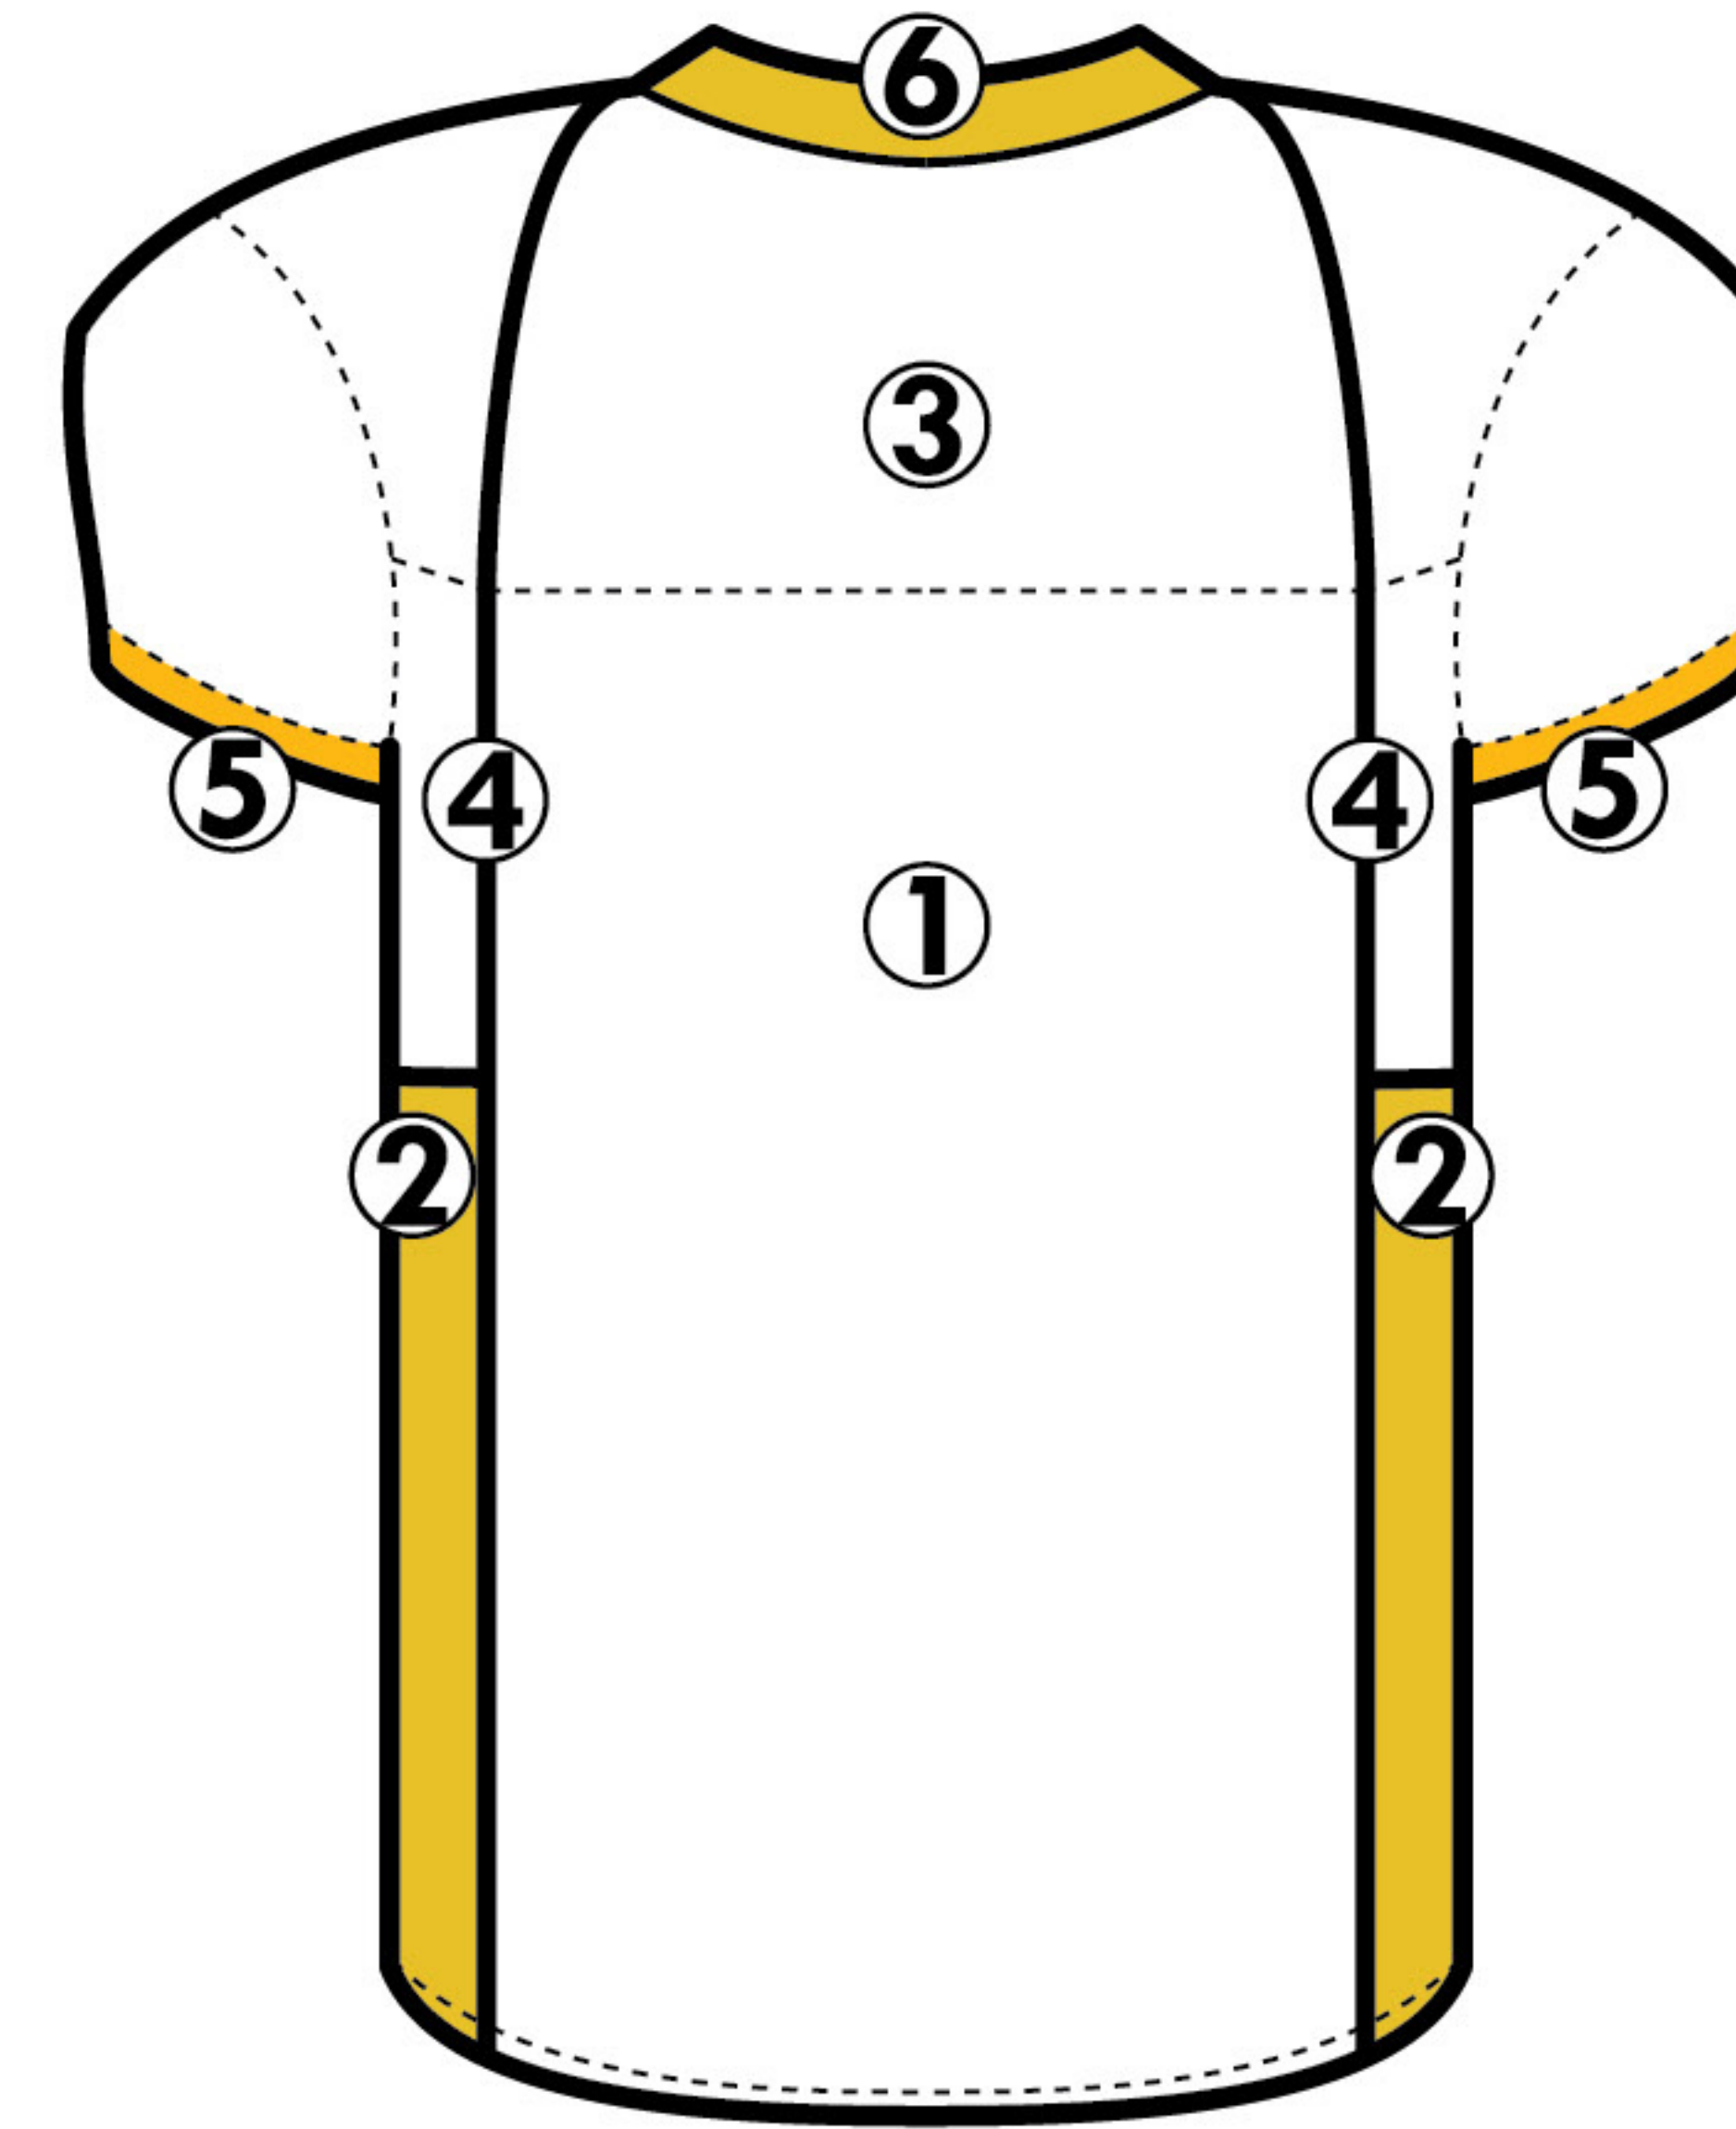

UNIFORM DESCRIPTION

GRIDIRON STYLE GAME UNIFORM - MODEL 3004

AVAILABLE COLORS

- WHITE
- SILVER
- GREY
- BLACK
- NAVY
- PURPLE
- ROYAL
- SKY
- FOREST
- KELLY
- MAROON
- CARDINAL
- SCARLET
- ORANGE
- GOLD
- VEGAS GOLD

JERSEY:

- ① BODY
- ② SIDE INSERTS
- ③ COWL, SHOULDERS
- ④ OVERLAYS
- ⑤ ARM CUFFS
- ⑥ NECK TRIM

PANT:

- ① BODY
- ② INSERTS/OVERLAYS
- ③ BELT (IF APPLICABLE)

APPLICATION

Front Lettering

Numbers

Name: _____
 Font: _____
 Color(s): _____

Sizes: Front#: _____ Font: _____
 Back#: _____ Color(s): _____
 TV#: _____

Sleeve Style: _____

Body Material: _____

Pant Style: _____

Neck Style: _____