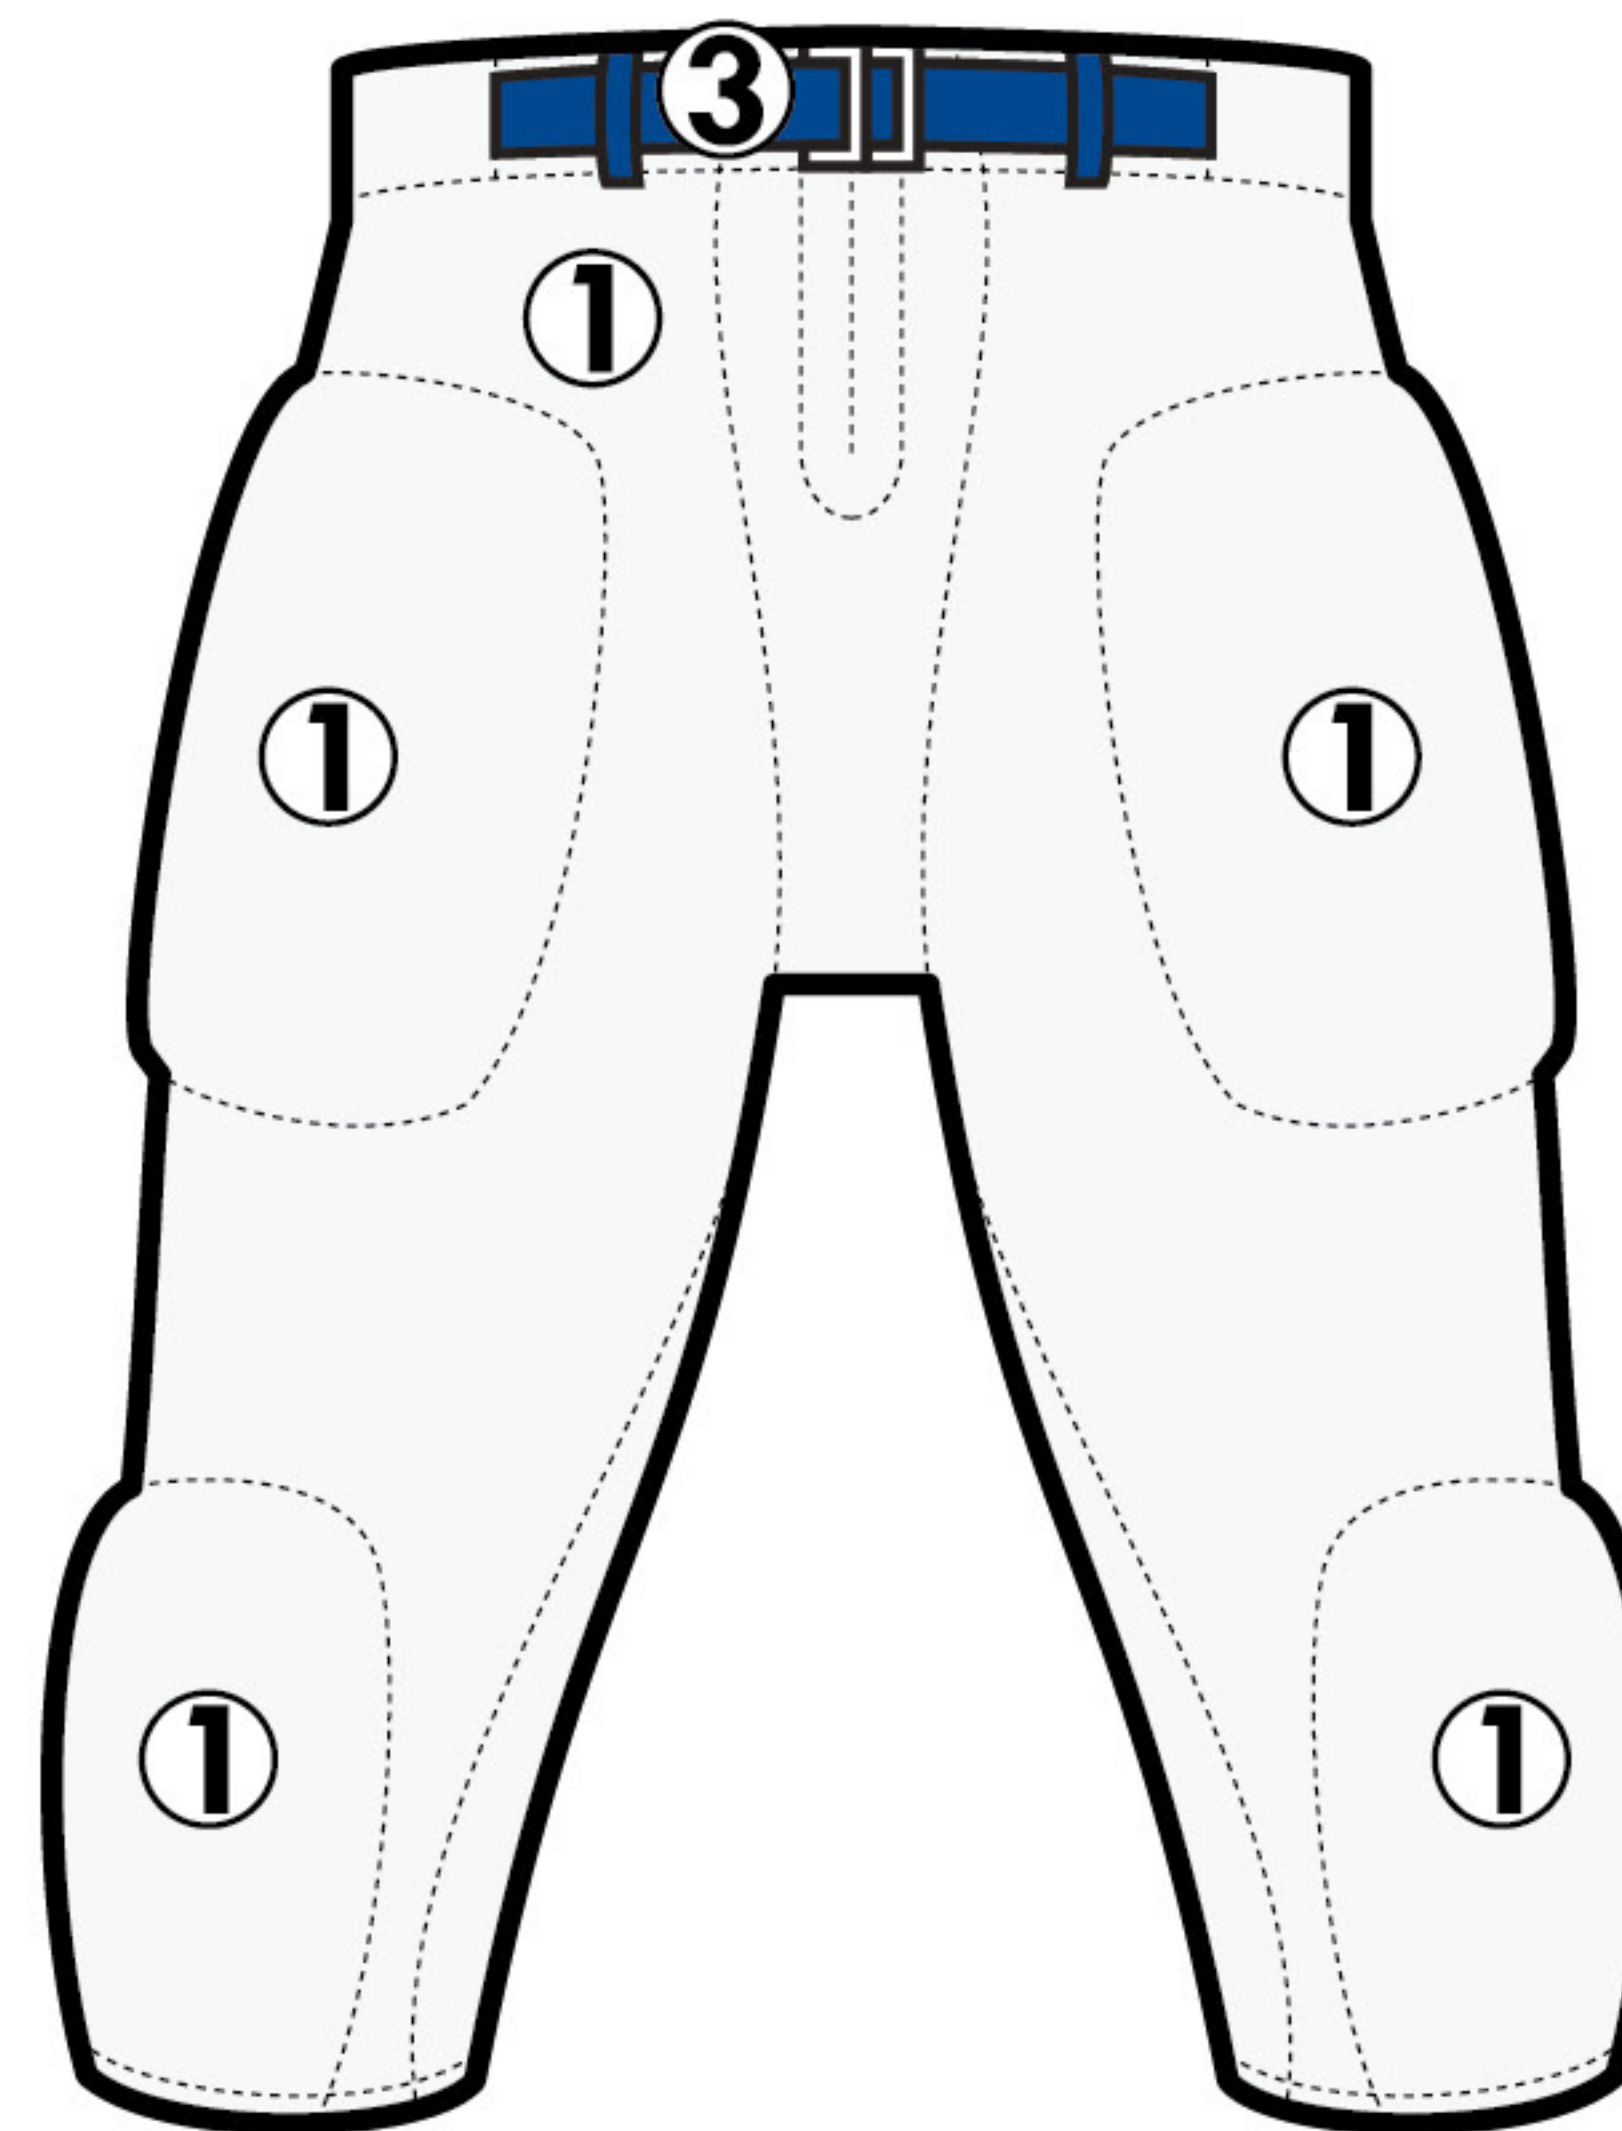

UNIFORM DESCRIPTION

FLORIDA STYLE GAME UNIFORM - MODEL 1002

AVAILABLE COLORS

- WHITE
- SILVER
- GREY
- BLACK
- NAVY
- PURPLE
- ROYAL
- SKY
- FOREST
- KELLY
- MAROON
- CARDINAL
- SCARLET
- ORANGE
- GOLD
- VEGAS GOLD

JERSEY:

- ① BODY
- ② SIDE INSERTS
- ③ COWL, SHOULDERS, SLEEVES
- ④ INSERTS
- ⑤ ARM CUFFS
- ⑥ NECK TRIM

PANT:

- ① BODY
- ② INSERTS
- ③ BELT (IF APPLICABLE)

APPLICATION

Front Lettering

Numbers

Name: _____

Font: _____

Color(s): _____

Sizes: Front#: _____

Back#: _____

TV#: _____

Font: _____

Color(s): _____

Sleeve Style: _____

Body Material: _____

Pant Style: _____

Neck Style: _____