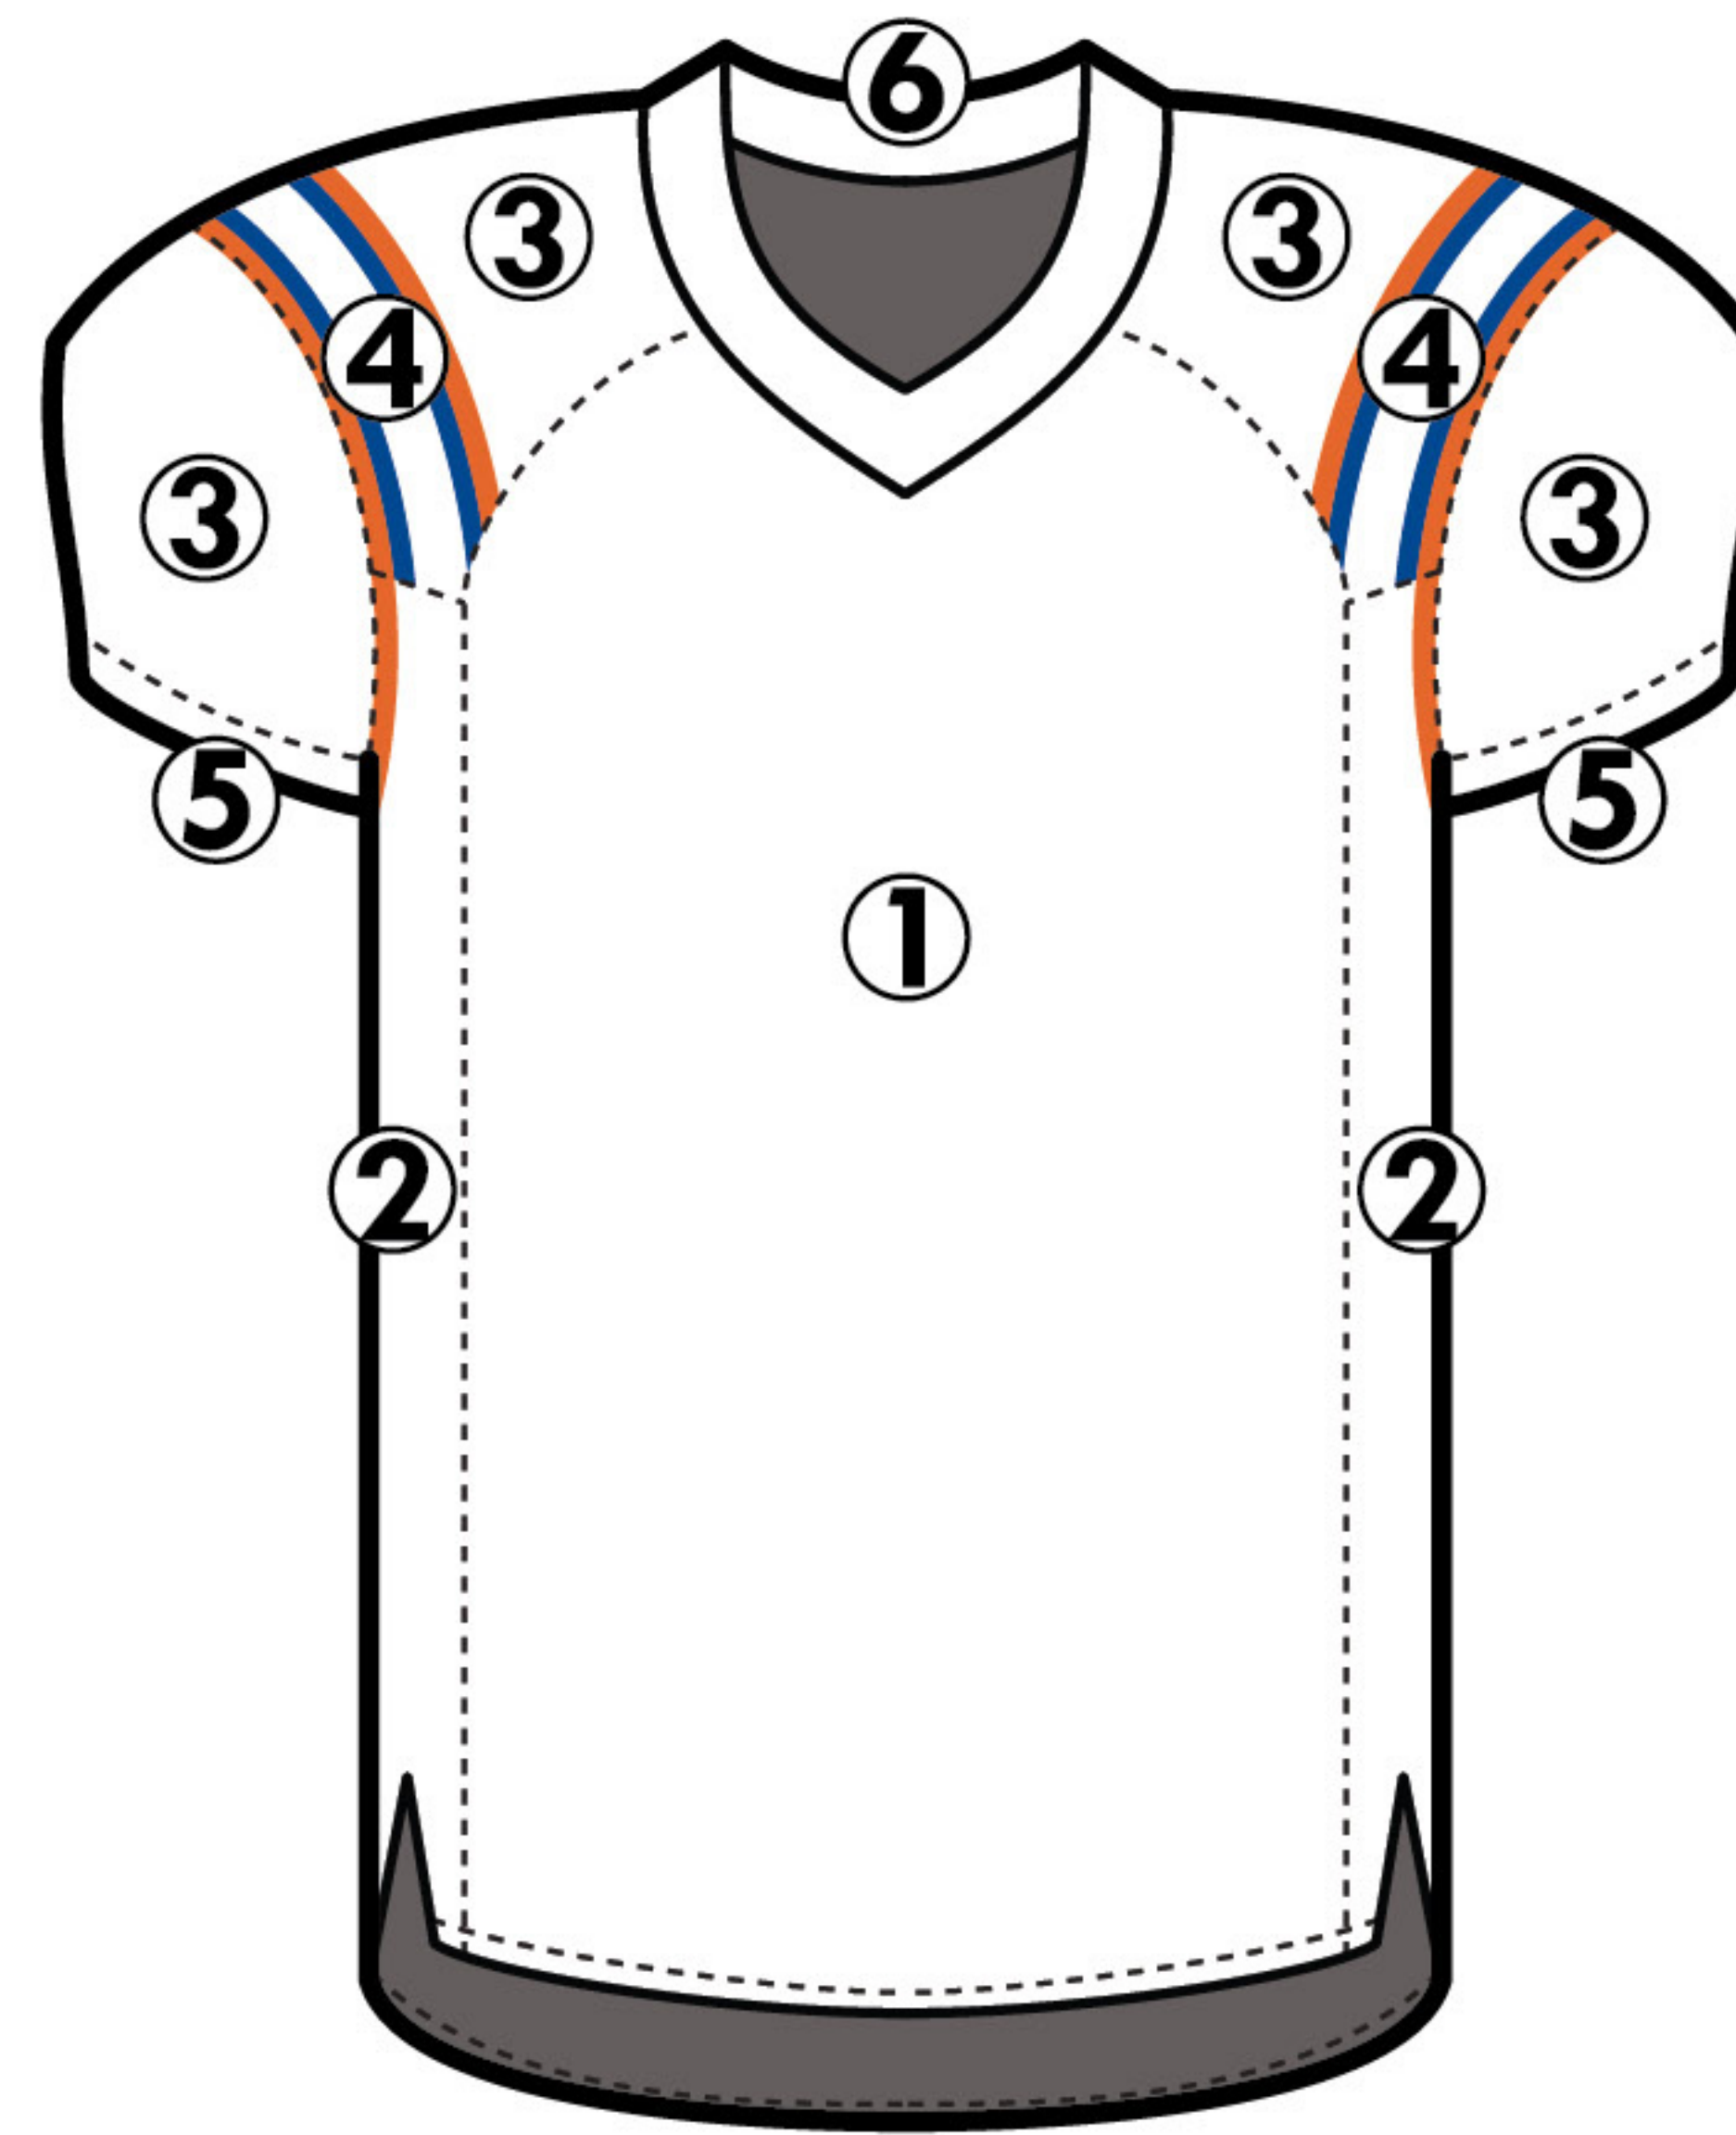

UNIFORM DESCRIPTION

FLORIDA STYLE GAME UNIFORM - MODEL 1002

AVAILABLE COLORS

- WHITE
- SILVER
- GREY
- BLACK
- NAVY
- PURPLE
- ROYAL
- SKY
- FOREST
- KELLY
- MAROON
- CARDINAL
- SCARLET
- ORANGE
- GOLD
- VEGAS GOLD

JERSEY:

- ① BODY
- ② SIDE INSERTS
- ③ COWL, SHOULDERS, SLEEVES
- ④ INSERTS
- ⑤ ARM CUFFS
- ⑥ NECK TRIM

PANT:

- ① BODY
- ② INSERTS
- ③ BELT (IF APPLICABLE)

APPLICATION

Front Lettering

Numbers

Name: _____

Body Material: _____

Pant Style: _____

Neck Style: _____