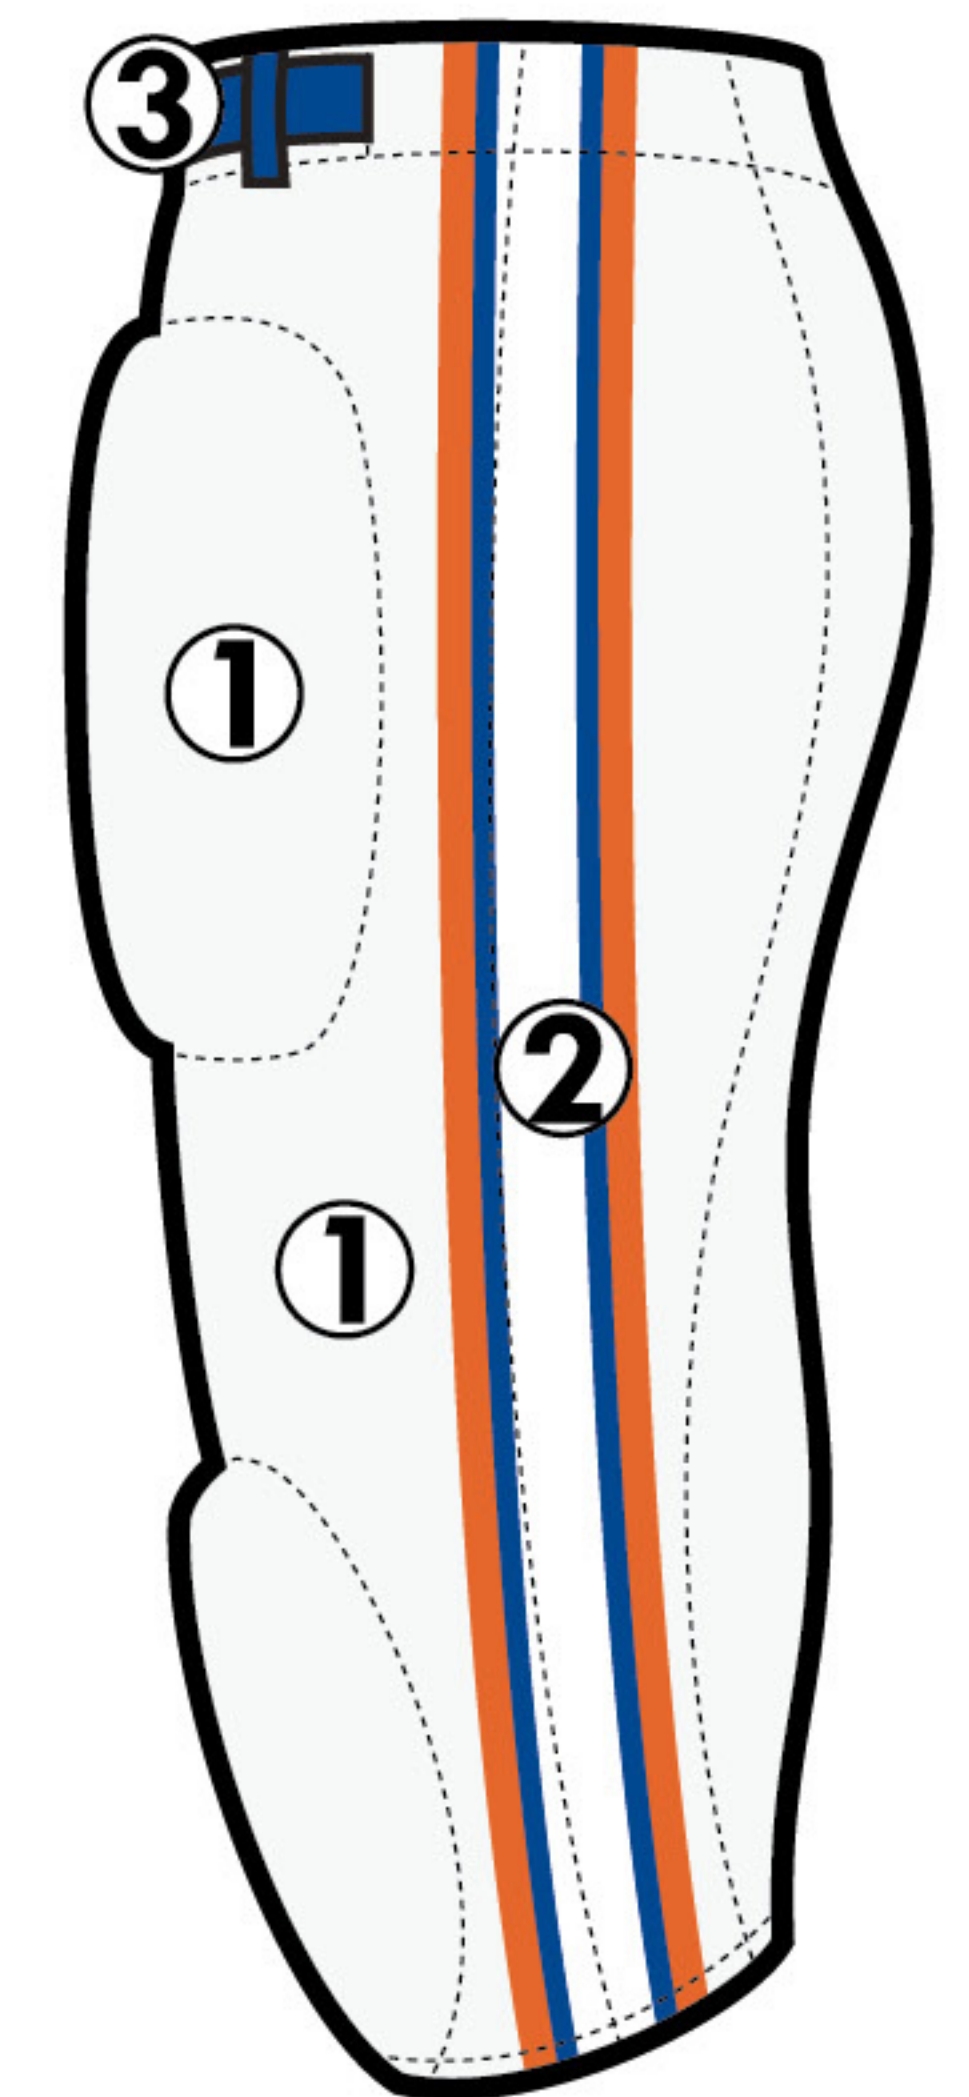

UNIFORM DESCRIPTION

FLORIDA STYLE GAME UNIFORM - MODEL 1002

AVAILABLE COLORS

- WHITE
- SILVER
- GREY
- BLACK
- NAVY
- PURPLE
- ROYAL
- SKY
- FOREST
- KELLY
- MAROON
- CARDINAL
- SCARLET
- ORANGE
- GOLD
- VEGAS GOLD

JERSEY:

- ① BODY
- ② SIDE INSERTS
- ③ COWL, SHOULDERS, SLEEVES
- ④ INSERTS
- ⑤ ARM CUFFS
- ⑥ NECK TRIM

PANT:

- ① BODY
- ② INSERTS
- ③ BELT (IF APPLICABLE)

APPLICATION

Front Lettering

Numbers

Name: _____

Body Material: _____

Pant Style: _____

Neck Style: _____