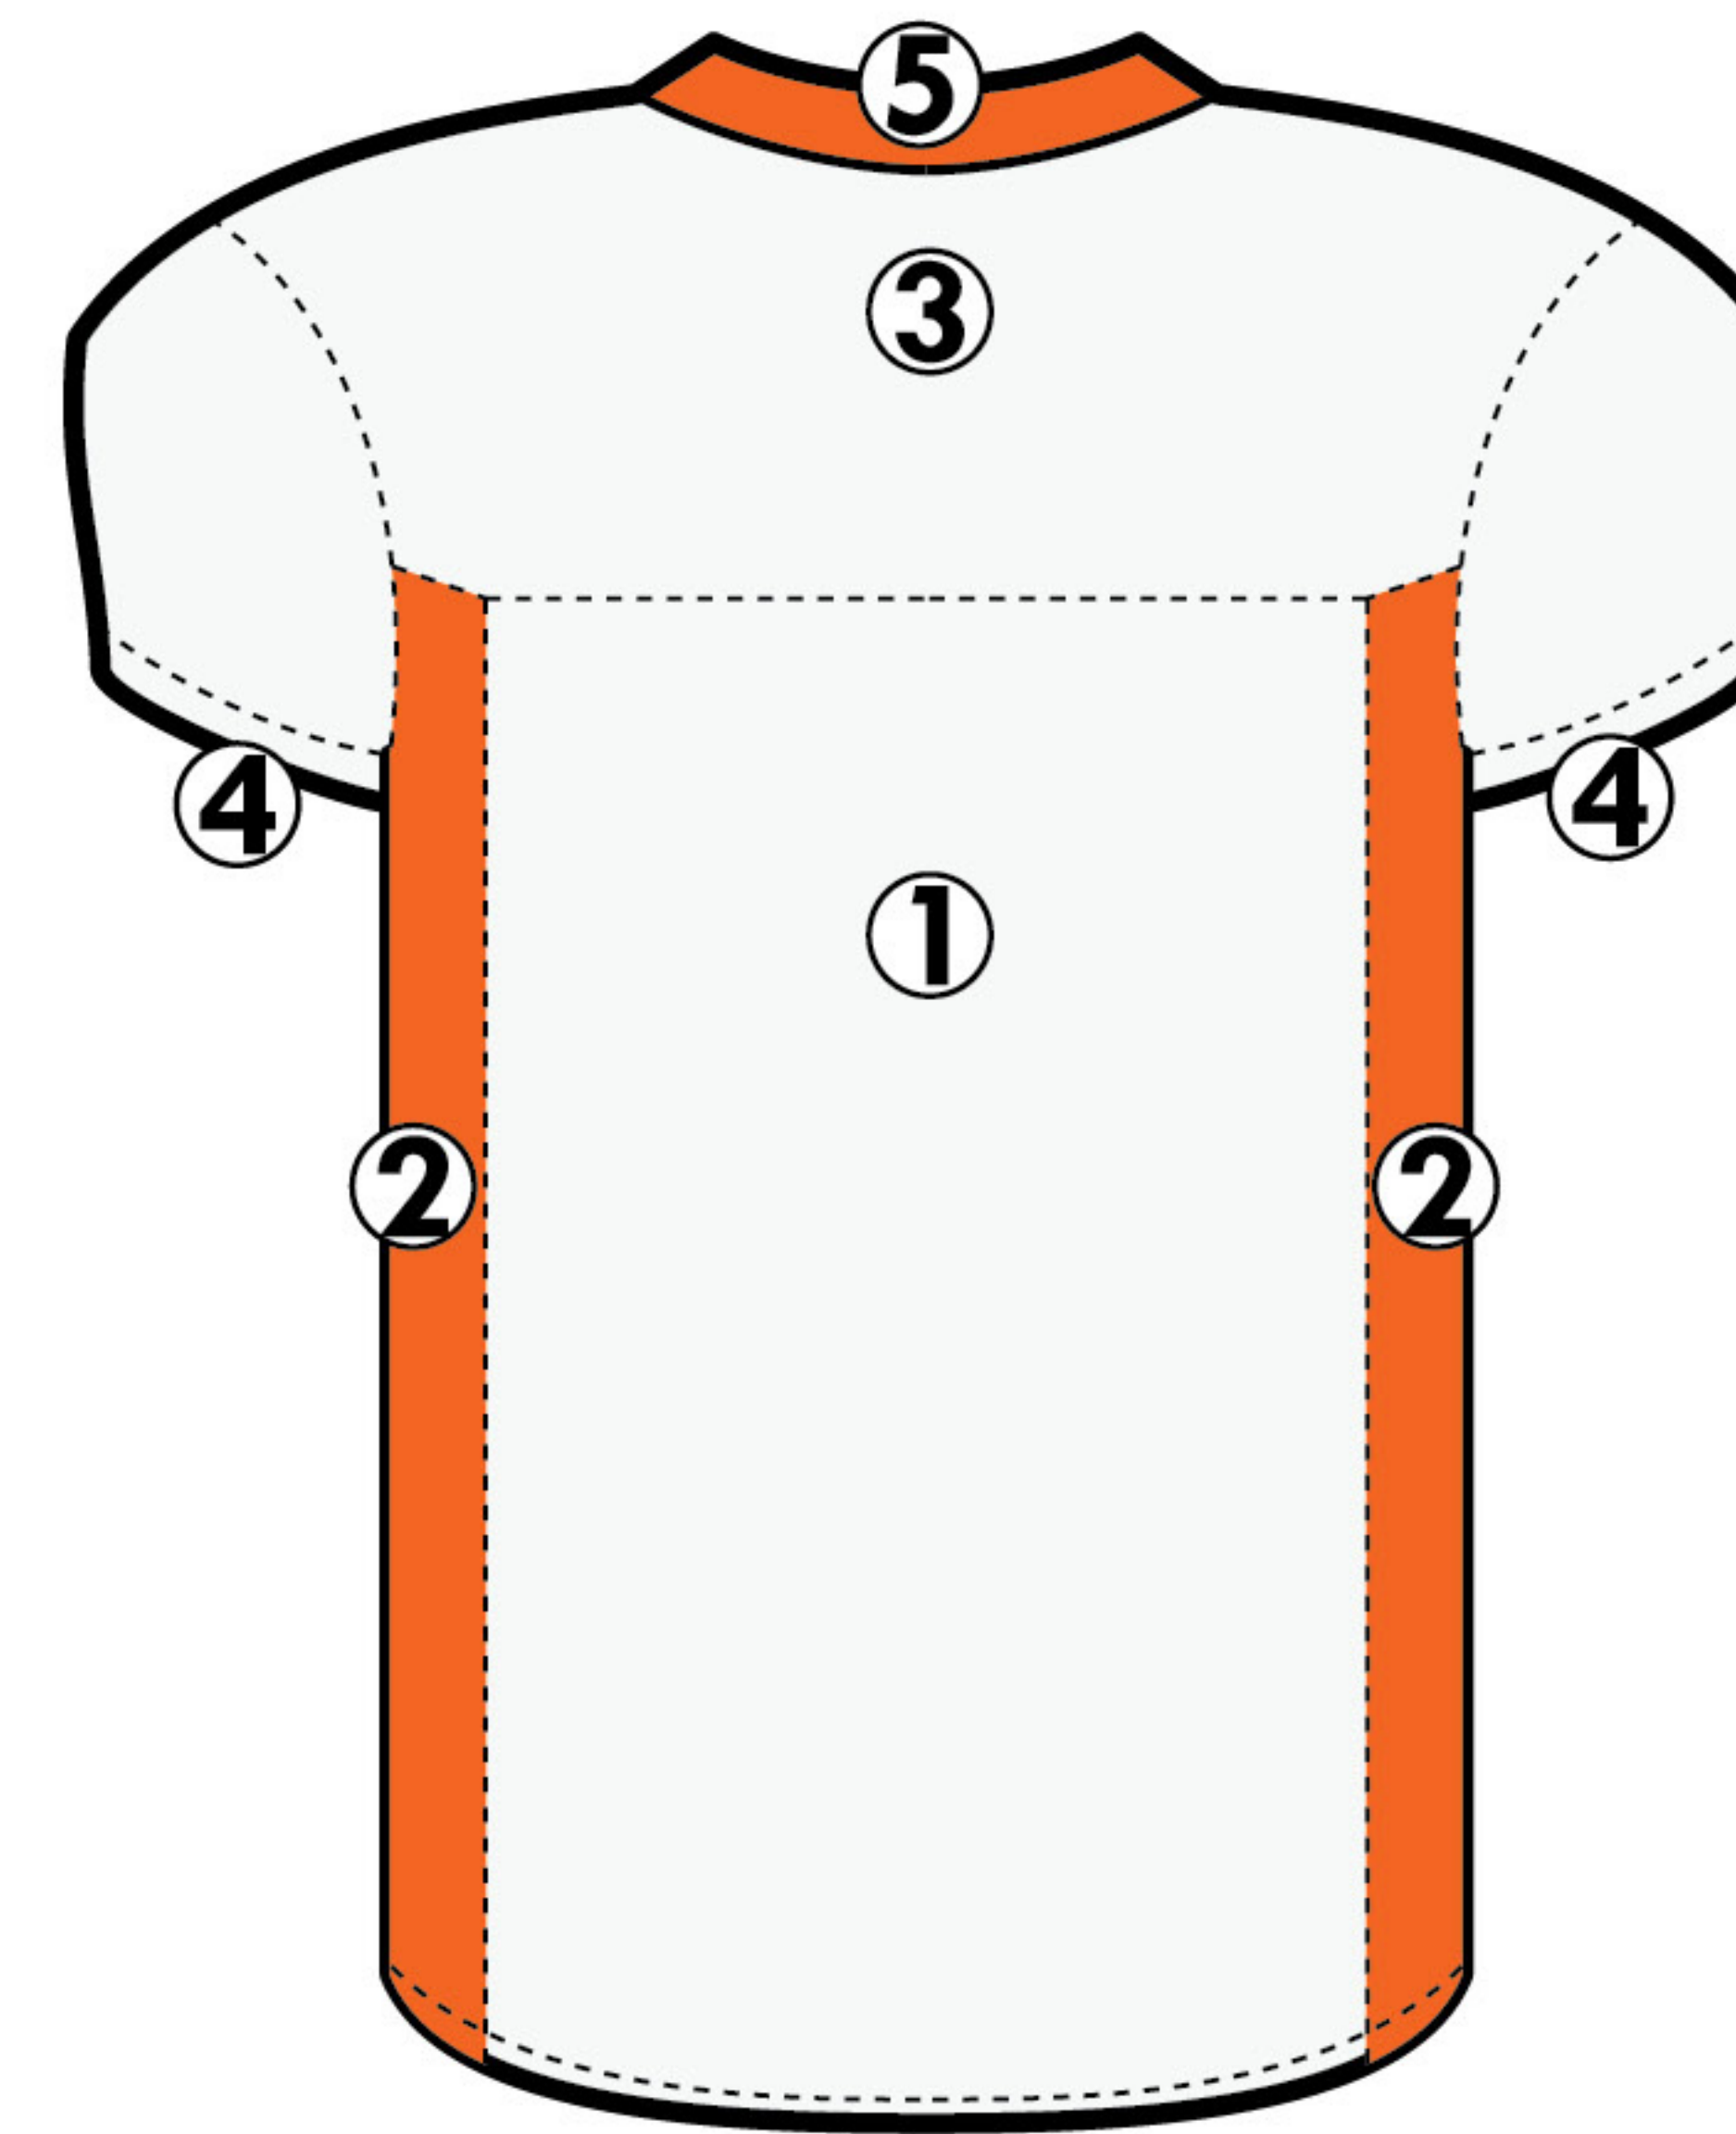

UNIFORM DESCRIPTION

DENVER STYLE GAME UNIFORM - MODEL 2002

AVAILABLE COLORS

- WHITE
- SILVER
- GREY
- BLACK
- NAVY
- PURPLE
- ROYAL
- SKY
- FOREST
- KELLY
- MAROON
- CARDINAL
- SCARLET
- ORANGE
- GOLD
- VEGAS GOLD

JERSEY:

- ① BODY
- ② SIDE INSERTS
- ③ COWL, SHOULDERS
- ④ ARM CUFFS
- ⑤ NECK TRIM

PANT:

- ① BODY
- ② INSERTS
- ③ BELT (IF APPLICABLE)

APPLICATION

Front Lettering

Numbers

Sleeve Style: _____

Color(s): _____

TV#: _____

Neck Style: _____