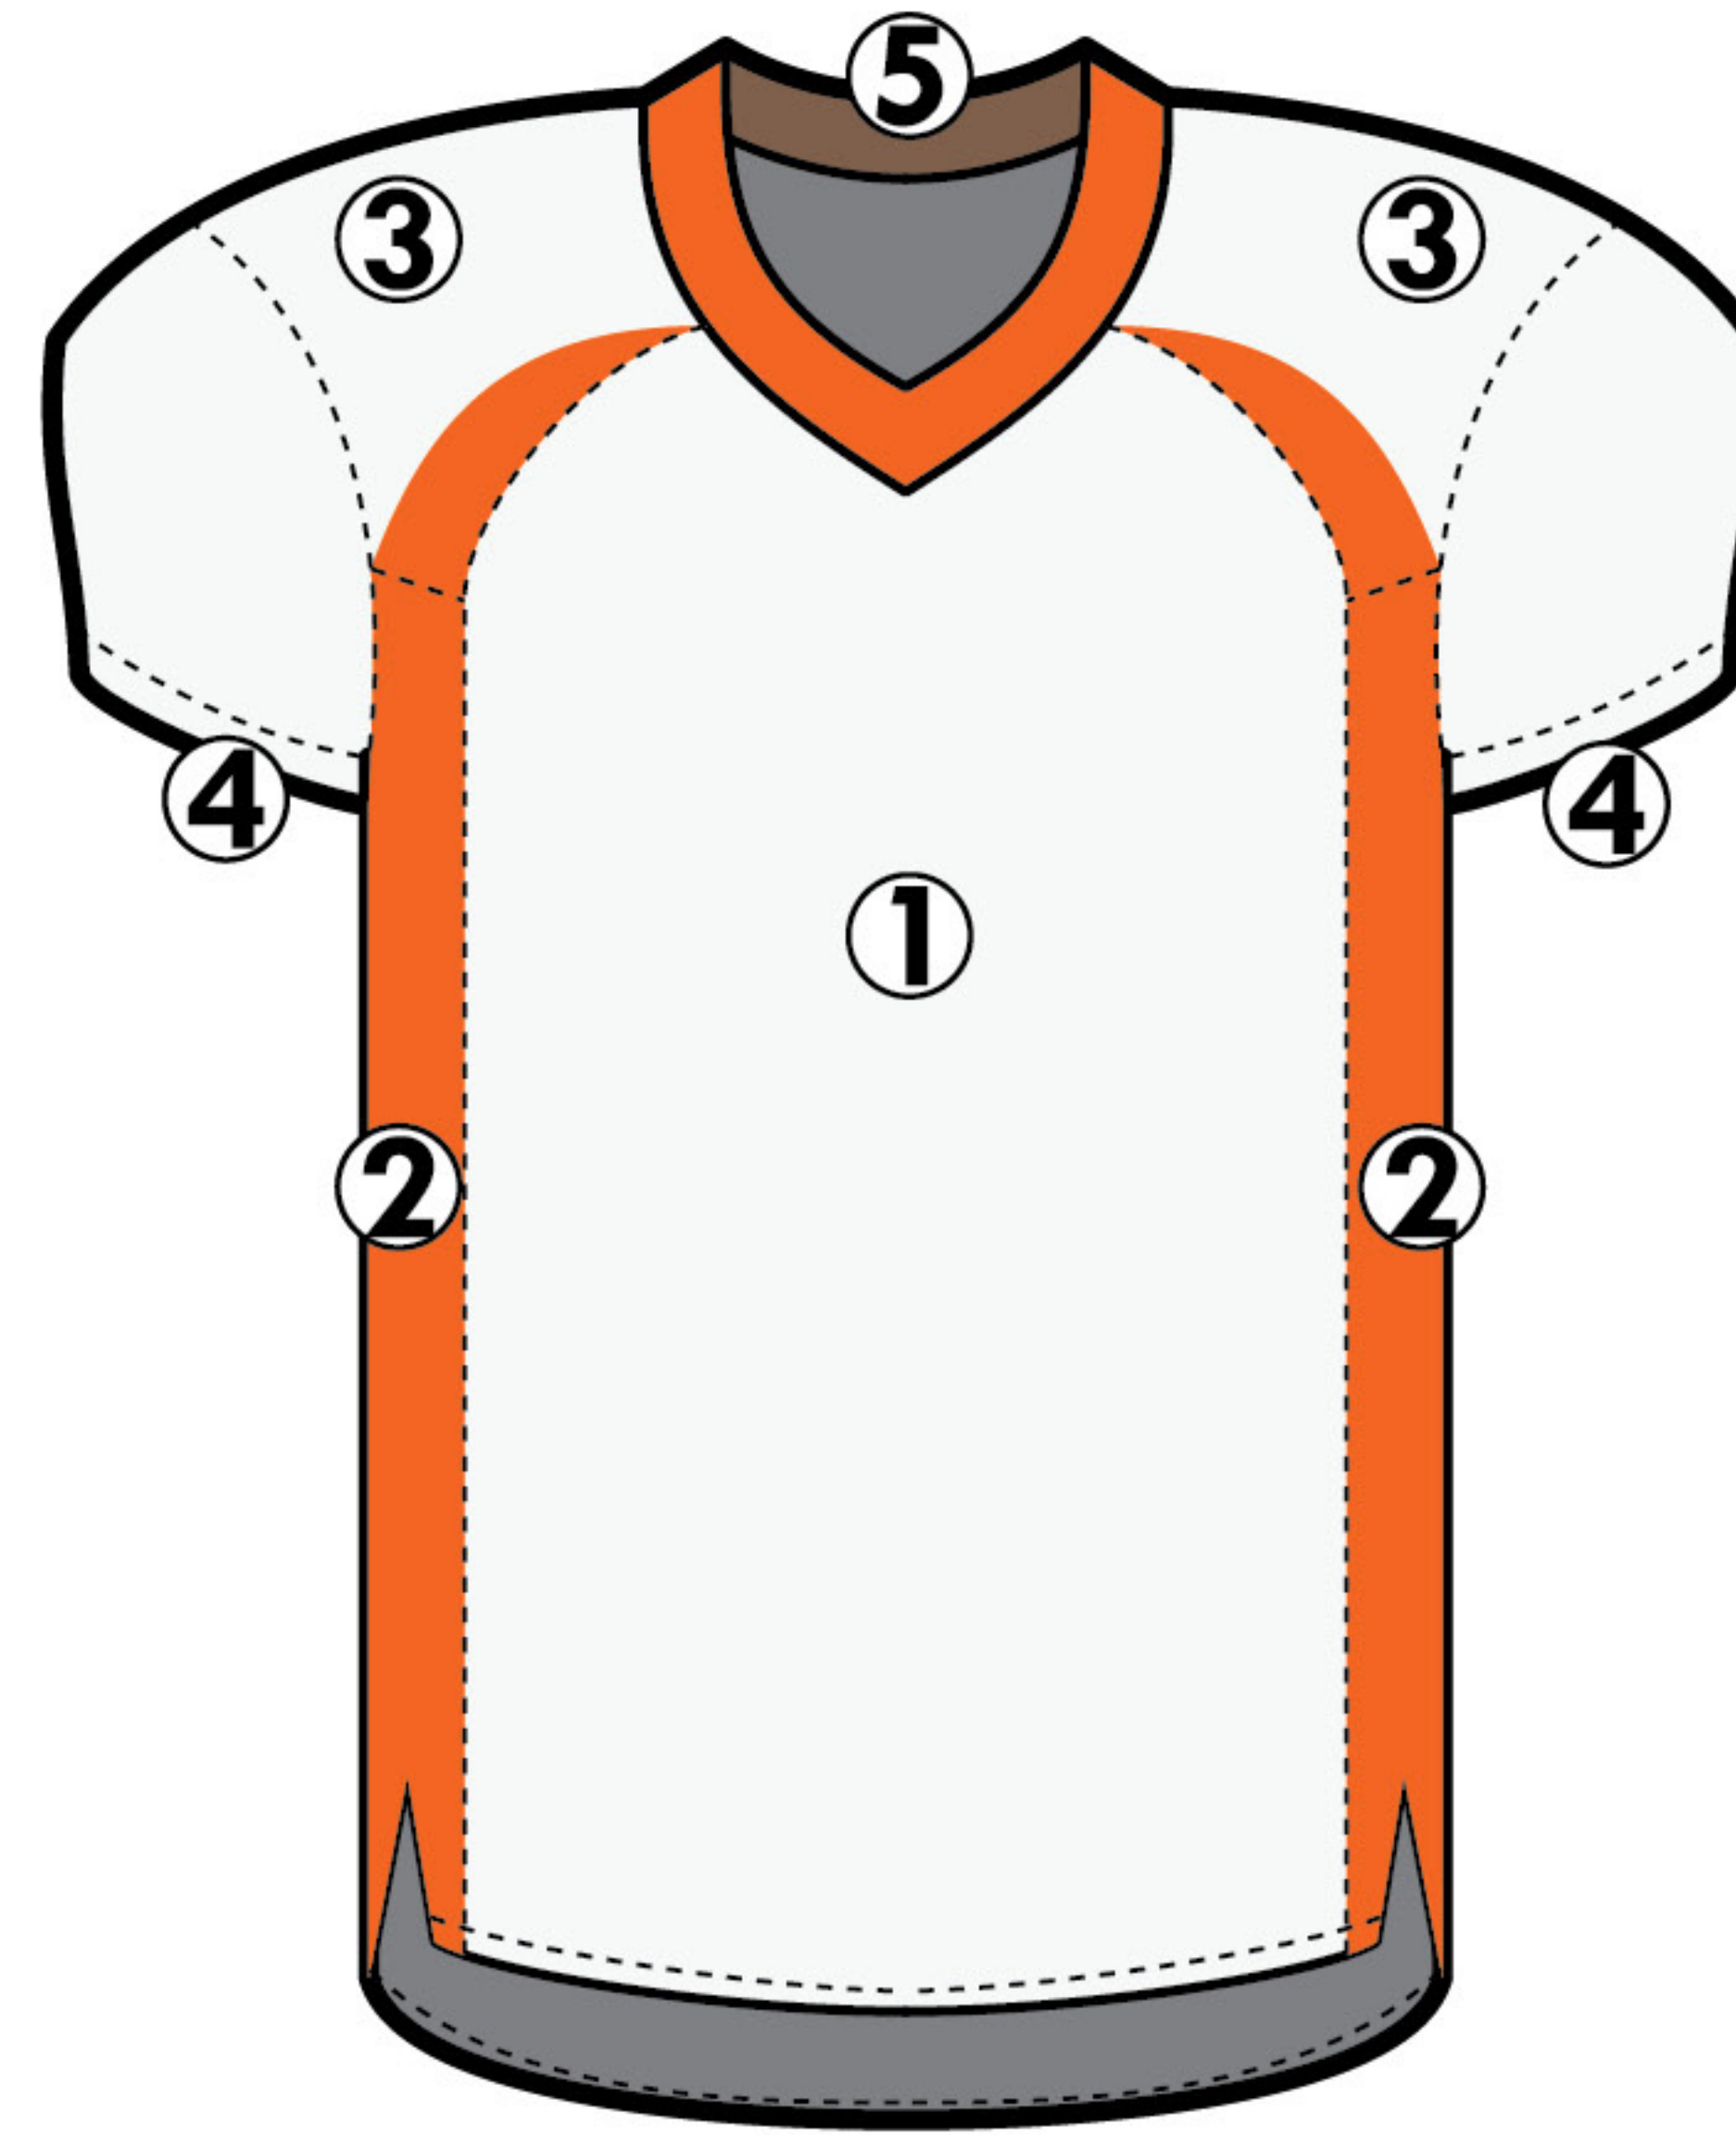

UNIFORM DESCRIPTION

DENVER STYLE GAME UNIFORM - MODEL 2002

AVAILABLE COLORS

- WHITE
- SILVER
- GREY
- BLACK
- NAVY
- PURPLE
- ROYAL
- SKY
- FOREST
- KELLY
- MAROON
- CARDINAL
- SCARLET
- ORANGE
- GOLD
- VEGAS GOLD

JERSEY:

- ① BODY
- ② SIDE INSERTS
- ③ COWL, SHOULDERS
- ④ ARM CUFFS
- ⑤ NECK TRIM

PANT:

- ① BODY
- ② INSERTS
- ③ BELT (IF APPLICABLE)

APPLICATION

Front Lettering

Numbers

Sleeve Style: _____

Color(s): _____

TV#: _____

Neck Style: _____