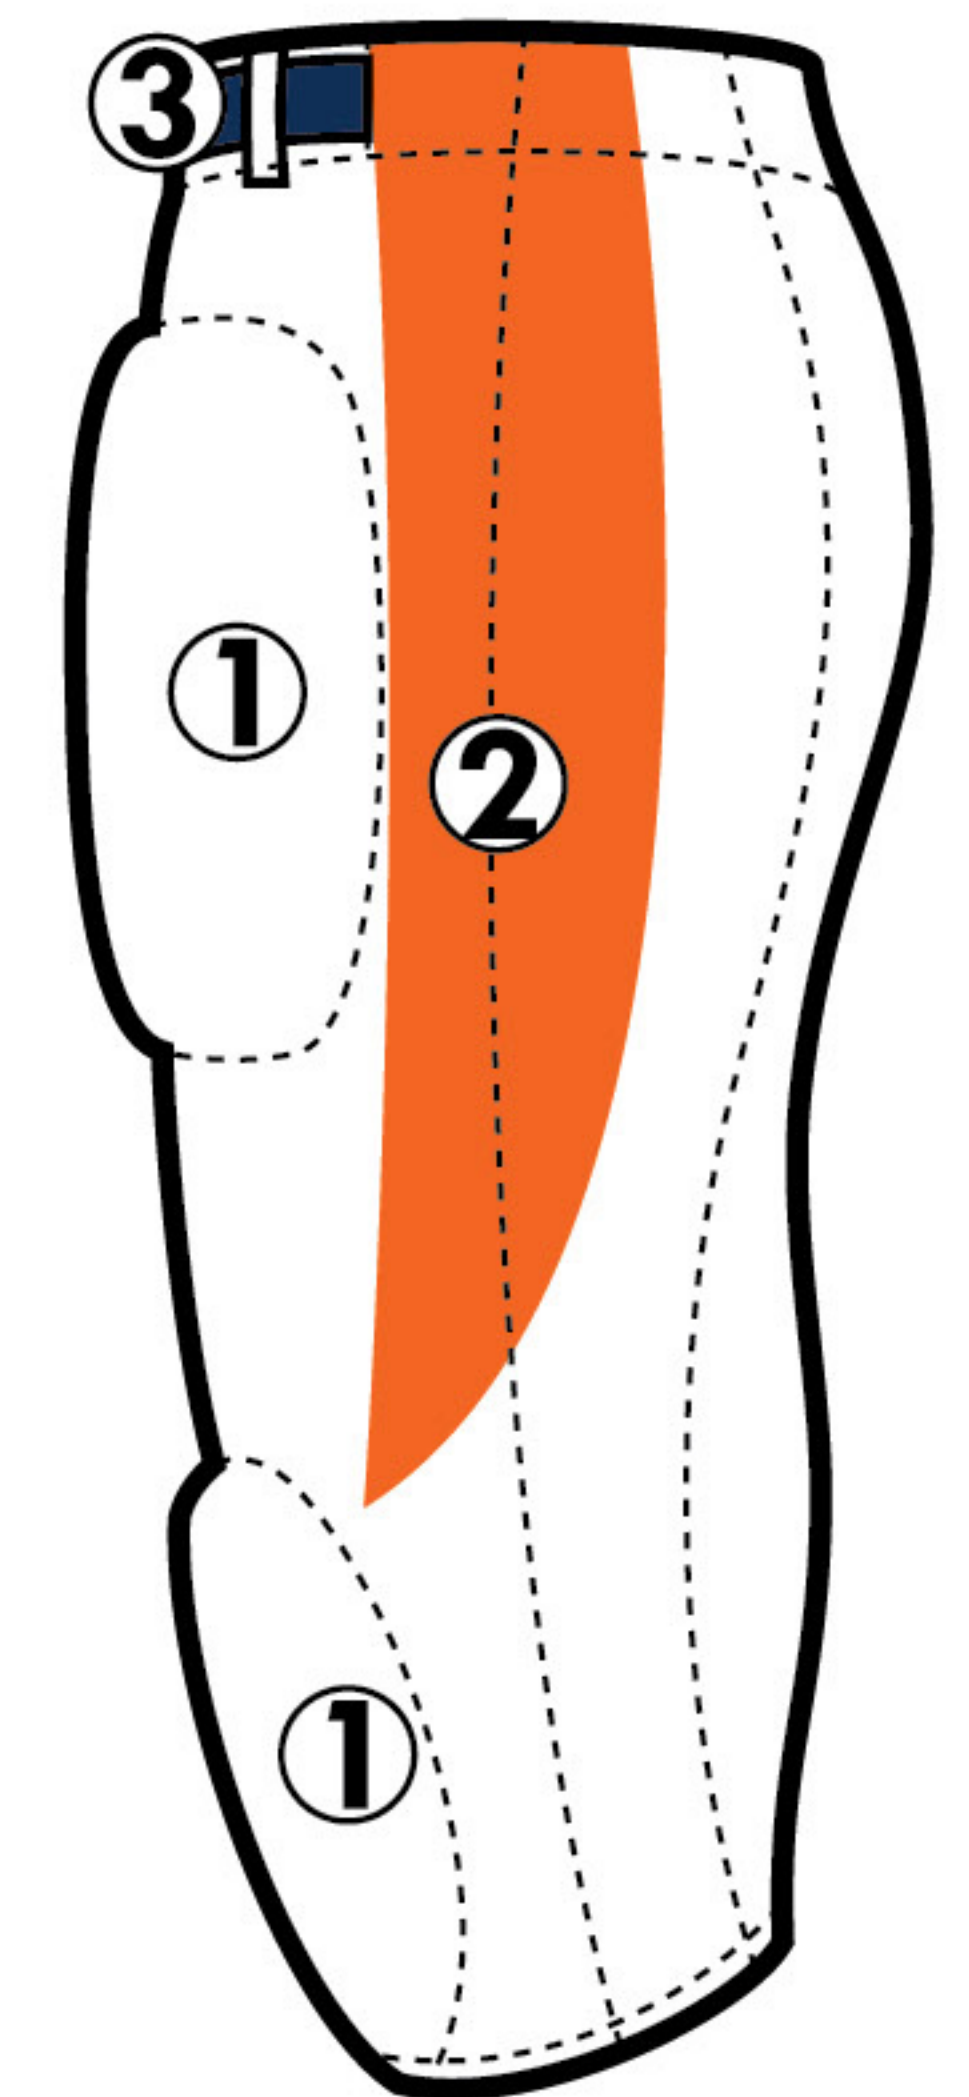

UNIFORM DESCRIPTION

DENVER STYLE GAME UNIFORM - MODEL 2002

AVAILABLE COLORS

- WHITE
- SILVER
- GREY
- BLACK
- NAVY
- PURPLE
- ROYAL
- SKY
- FOREST
- KELLY
- MAROON
- CARDINAL
- SCARLET
- ORANGE
- GOLD
- VEGAS GOLD

JERSEY:

- ① BODY
- ② SIDE INSERTS
- ③ COWL, SHOULDERS
- ④ ARM CUFFS
- ⑤ NECK TRIM

PANT:

- ① BODY
- ② INSERTS
- ③ BELT (IF APPLICABLE)

APPLICATION

Front Lettering

Numbers

Sleeve Style: _____

Color(s): _____

TV#: _____

Neck Style: _____