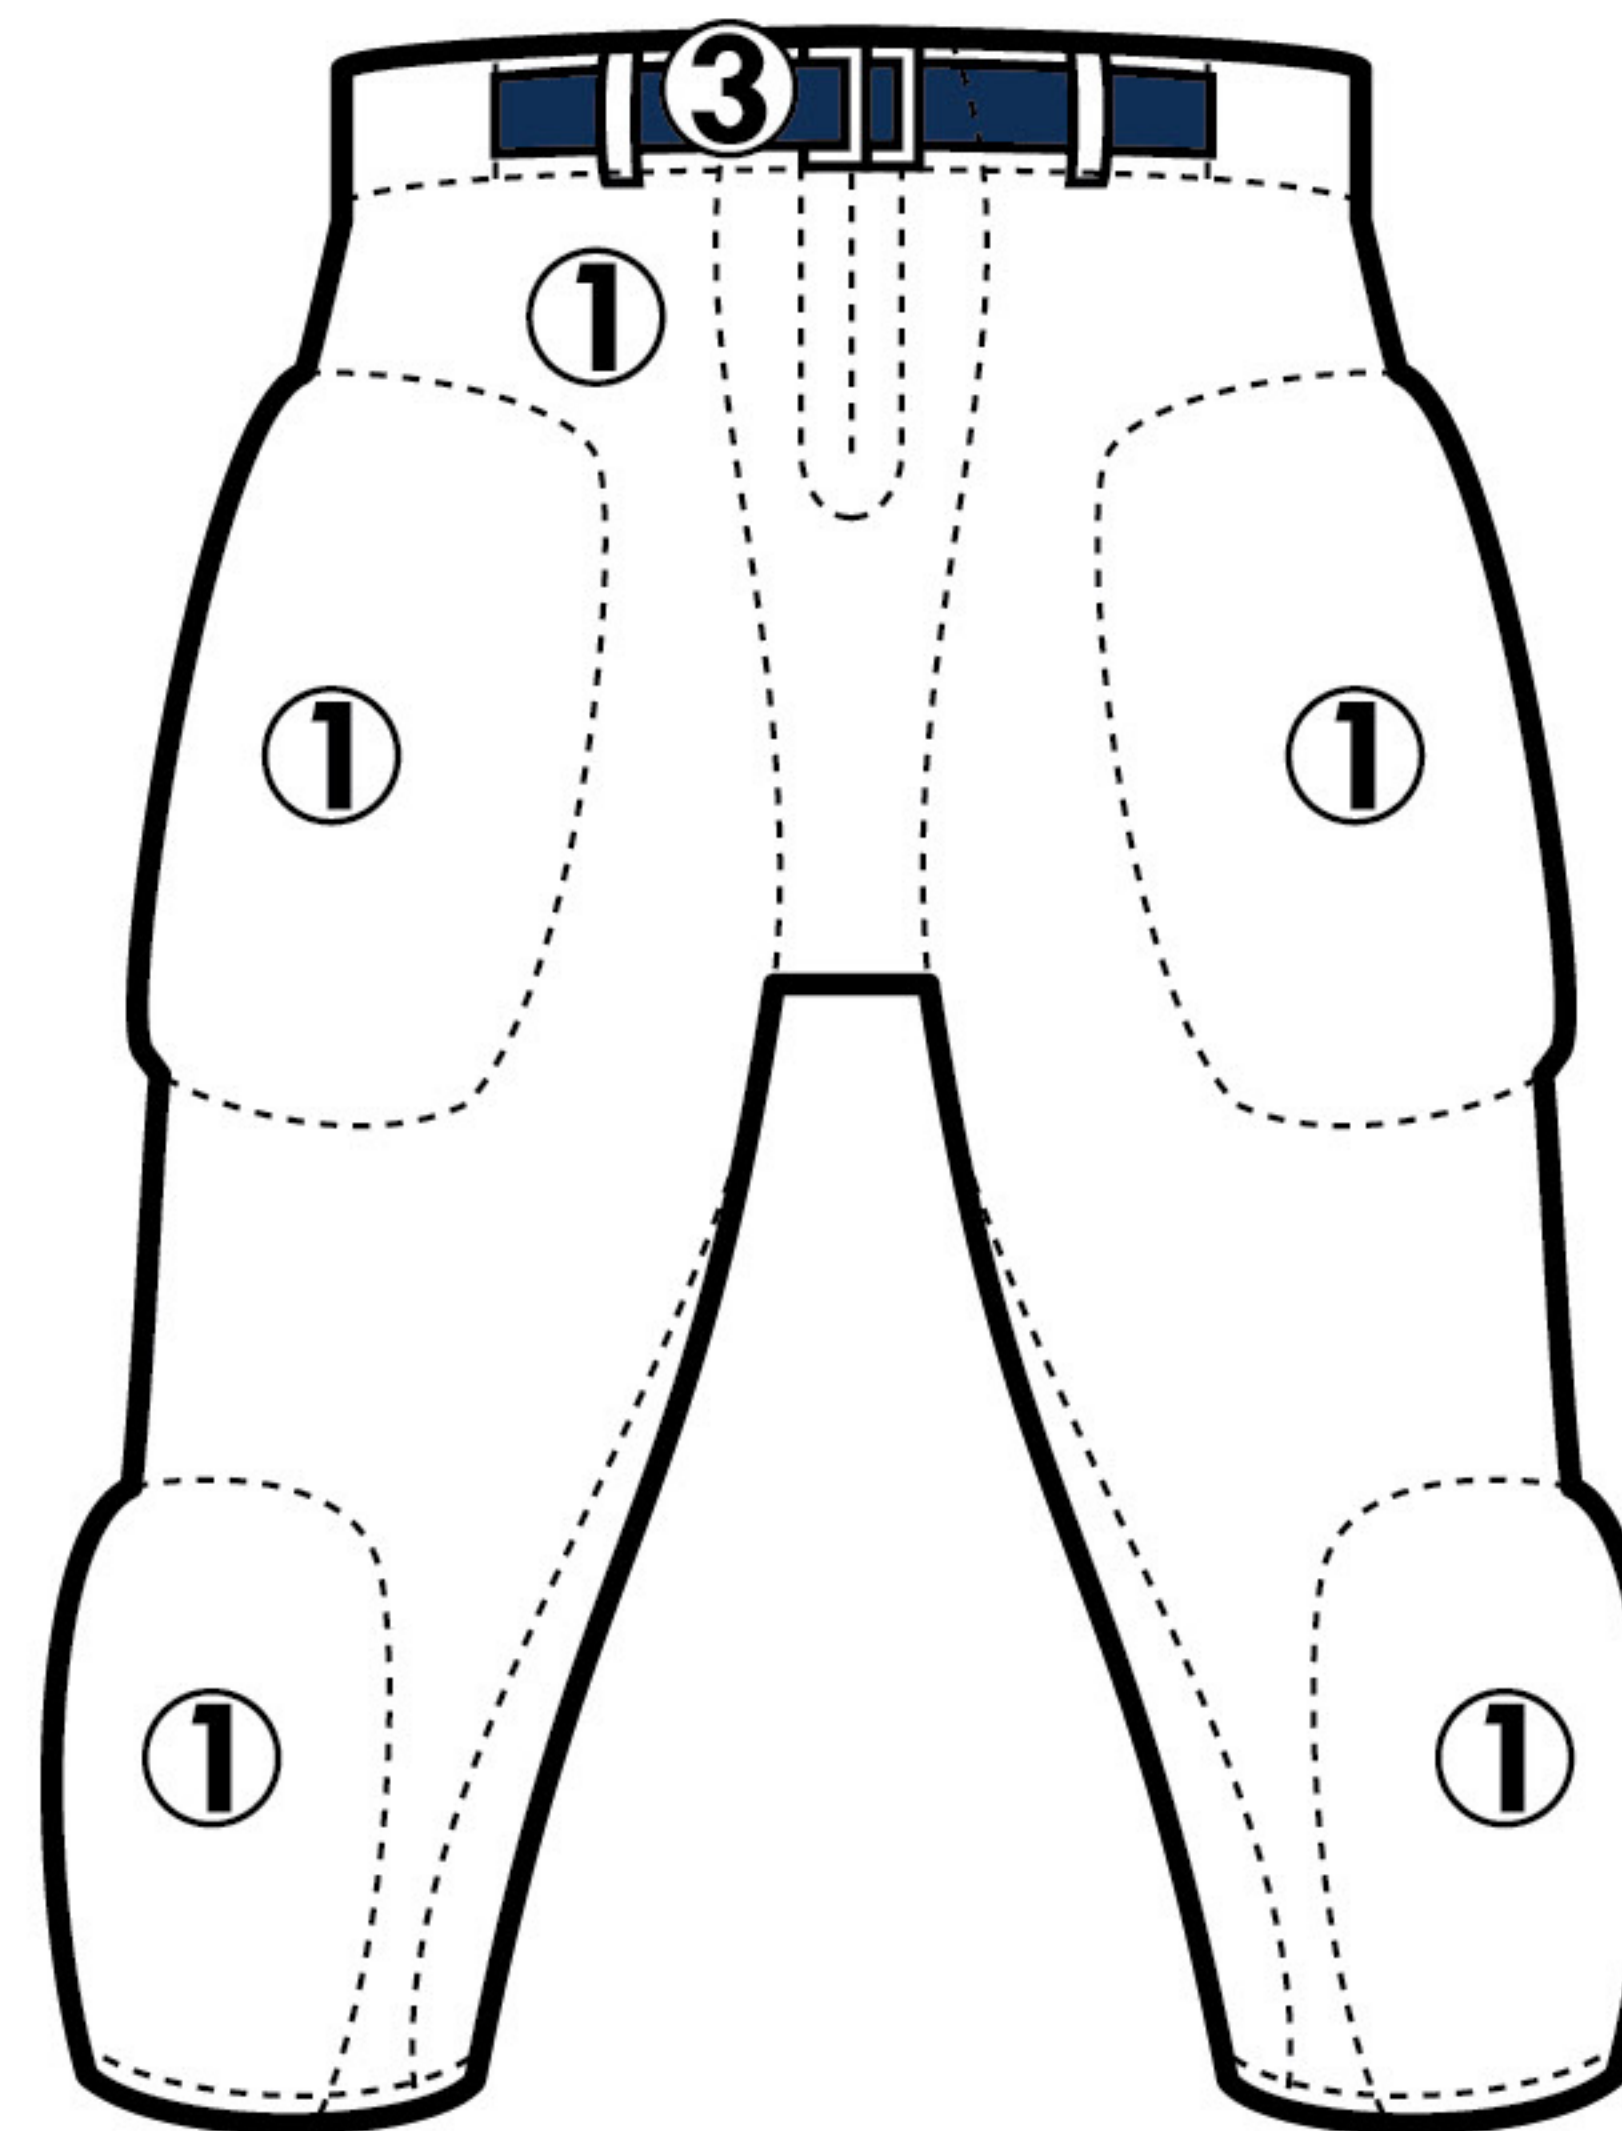

UNIFORM DESCRIPTION

DENVER STYLE GAME UNIFORM - MODEL 2002

AVAILABLE COLORS

- WHITE
- SILVER
- GREY
- BLACK
- NAVY
- PURPLE
- ROYAL
- SKY
- FOREST
- KELLY
- MAROON
- CARDINAL
- SCARLET
- ORANGE
- GOLD
- VEGAS GOLD

JERSEY:

- ① BODY
- ② SIDE INSERTS
- ③ COWL, SHOULDERS
- ④ ARM CUFFS
- ⑤ NECK TRIM

PANT:

- ① BODY
- ② INSERTS
- ③ BELT (IF APPLICABLE)

APPLICATION

Front Lettering

Numbers

Sleeve Style: _____

Color(s): _____

TV#: _____

Neck Style: _____