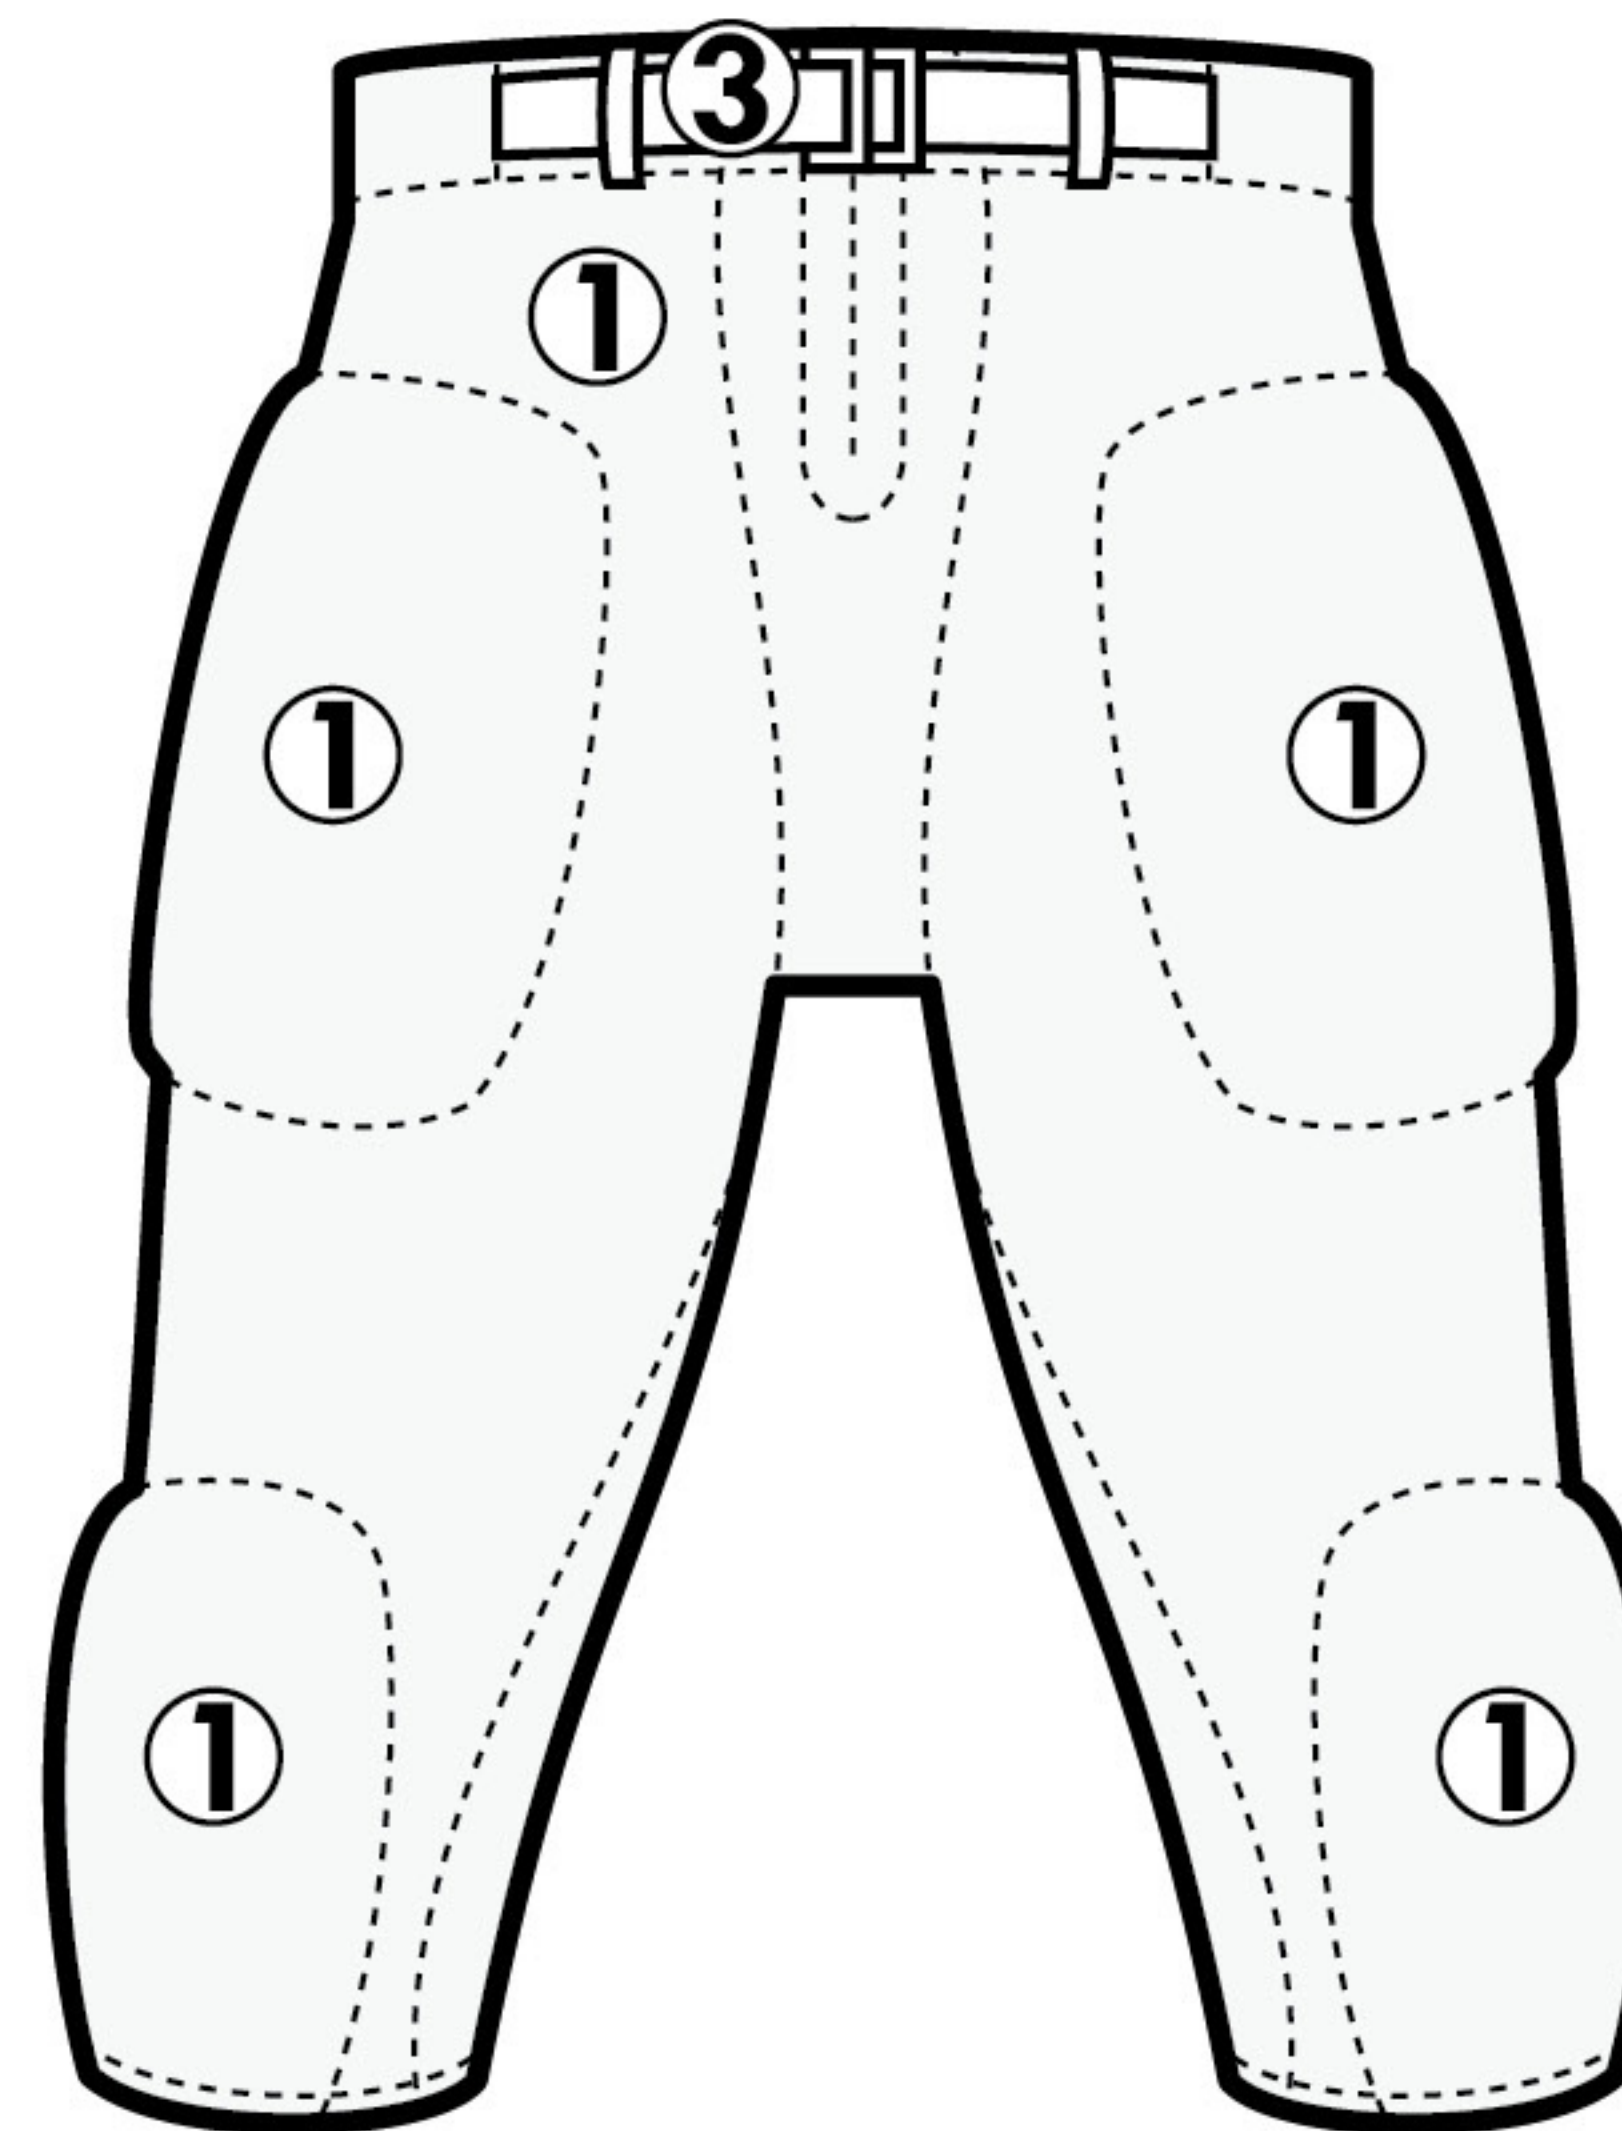

UNIFORM DESCRIPTION

COVER 2 STYLE GAME UNIFORM - MODEL 2005

AVAILABLE COLORS

- WHITE
- SILVER
- GREY
- BLACK
- NAVY
- PURPLE
- ROYAL
- SKY
- FOREST
- KELLY
- MAROON
- CARDINAL
- SCARLET
- ORANGE
- GOLD
- VEGAS GOLD

JERSEY:

- ① BODY
- ② SIDE INSERTS
- ③ COWL, SHOULDERS
- ④ INSERTS
- ⑤ ARM CUFFS
- ⑥ NECK TRIM

PANT:

- ① BODY
- ② OVERLAYS
- ③ BELT (IF APPLICABLE)

APPLICATION

Front Lettering

Numbers

Sleeve Style: _____

Body Material: _____

Name: _____

Sizes: Front#: _____ Font: _____

Font: _____

Back#: _____ Color(s): _____

Pant Style: _____

Color(s): _____

TV#: _____

Neck Style: _____