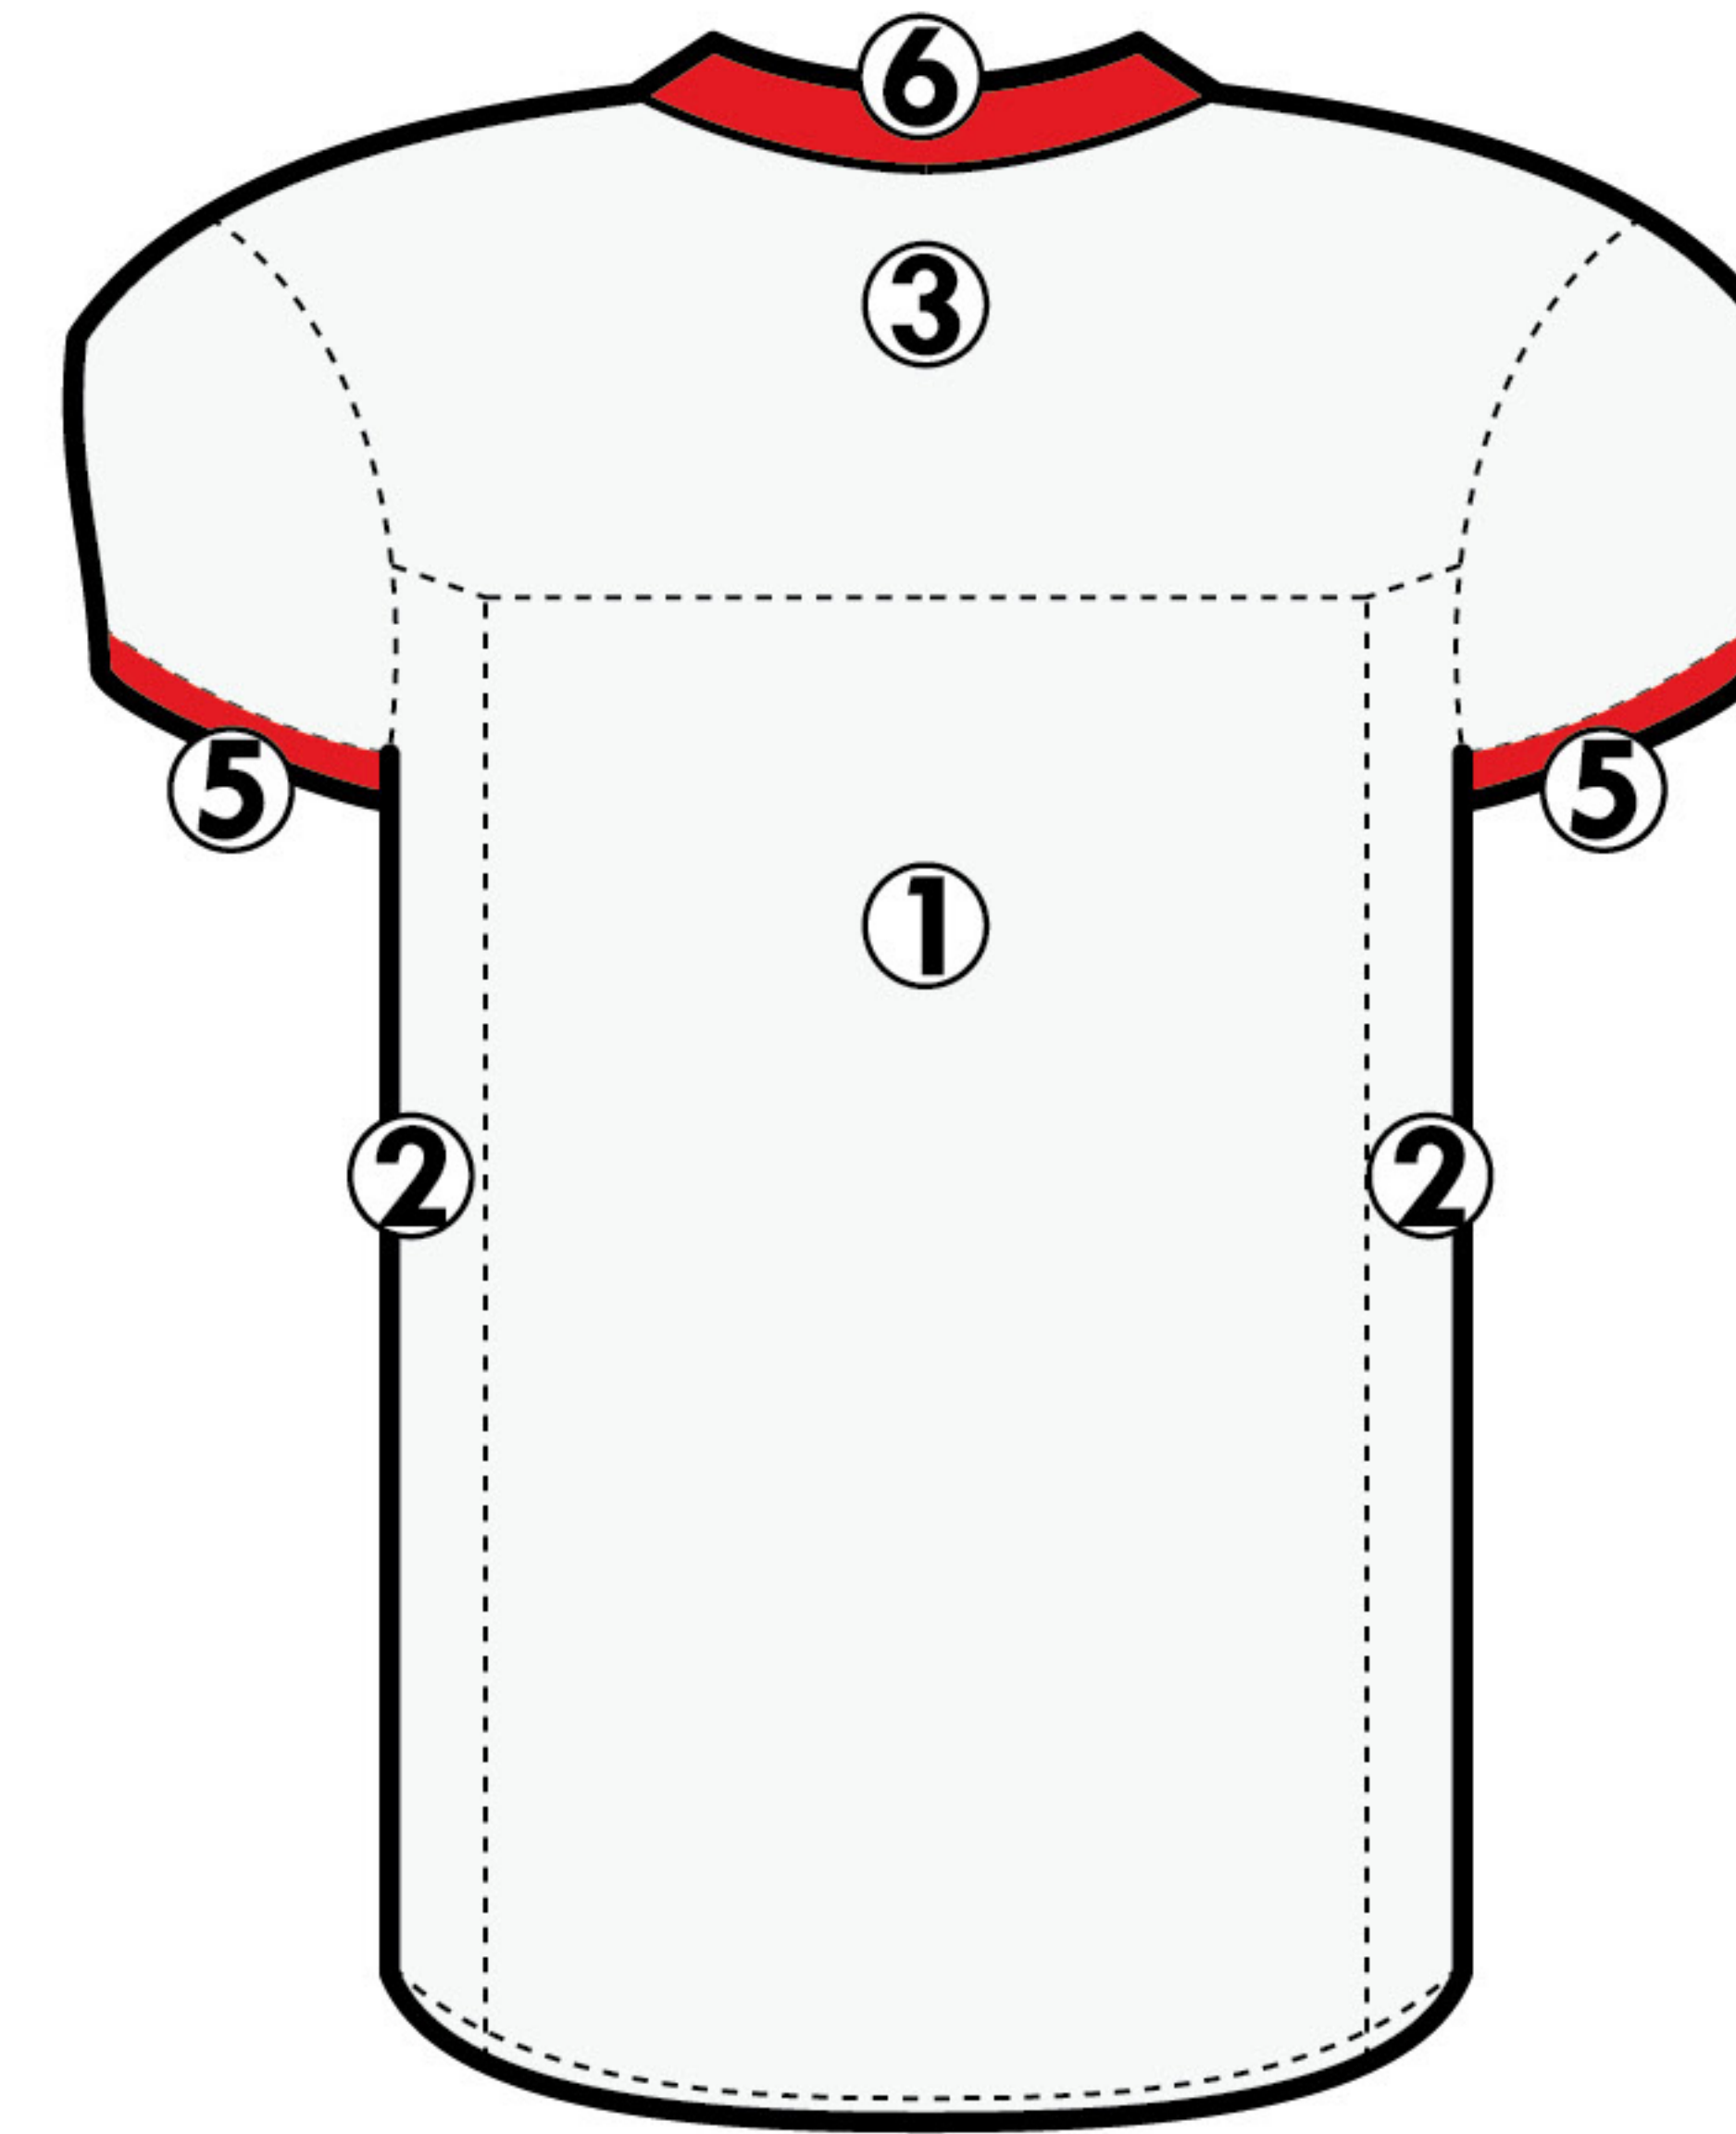

UNIFORM DESCRIPTION

COVER 2 STYLE GAME UNIFORM - MODEL 2005

AVAILABLE COLORS

- WHITE
- SILVER
- GREY
- BLACK
- NAVY
- PURPLE
- ROYAL
- SKY
- FOREST
- KELLY
- MAROON
- CARDINAL
- SCARLET
- ORANGE
- GOLD
- VEGAS GOLD

JERSEY:

- ① BODY
- ② SIDE INSERTS
- ③ COWL, SHOULDERS
- ④ INSERTS
- ⑤ ARM CUFFS
- ⑥ NECK TRIM

PANT:

- ① BODY
- ② OVERLAYS
- ③ BELT (IF APPLICABLE)

APPLICATION

Front Lettering

Numbers

Sleeve Style: _____

Neck Style: _____