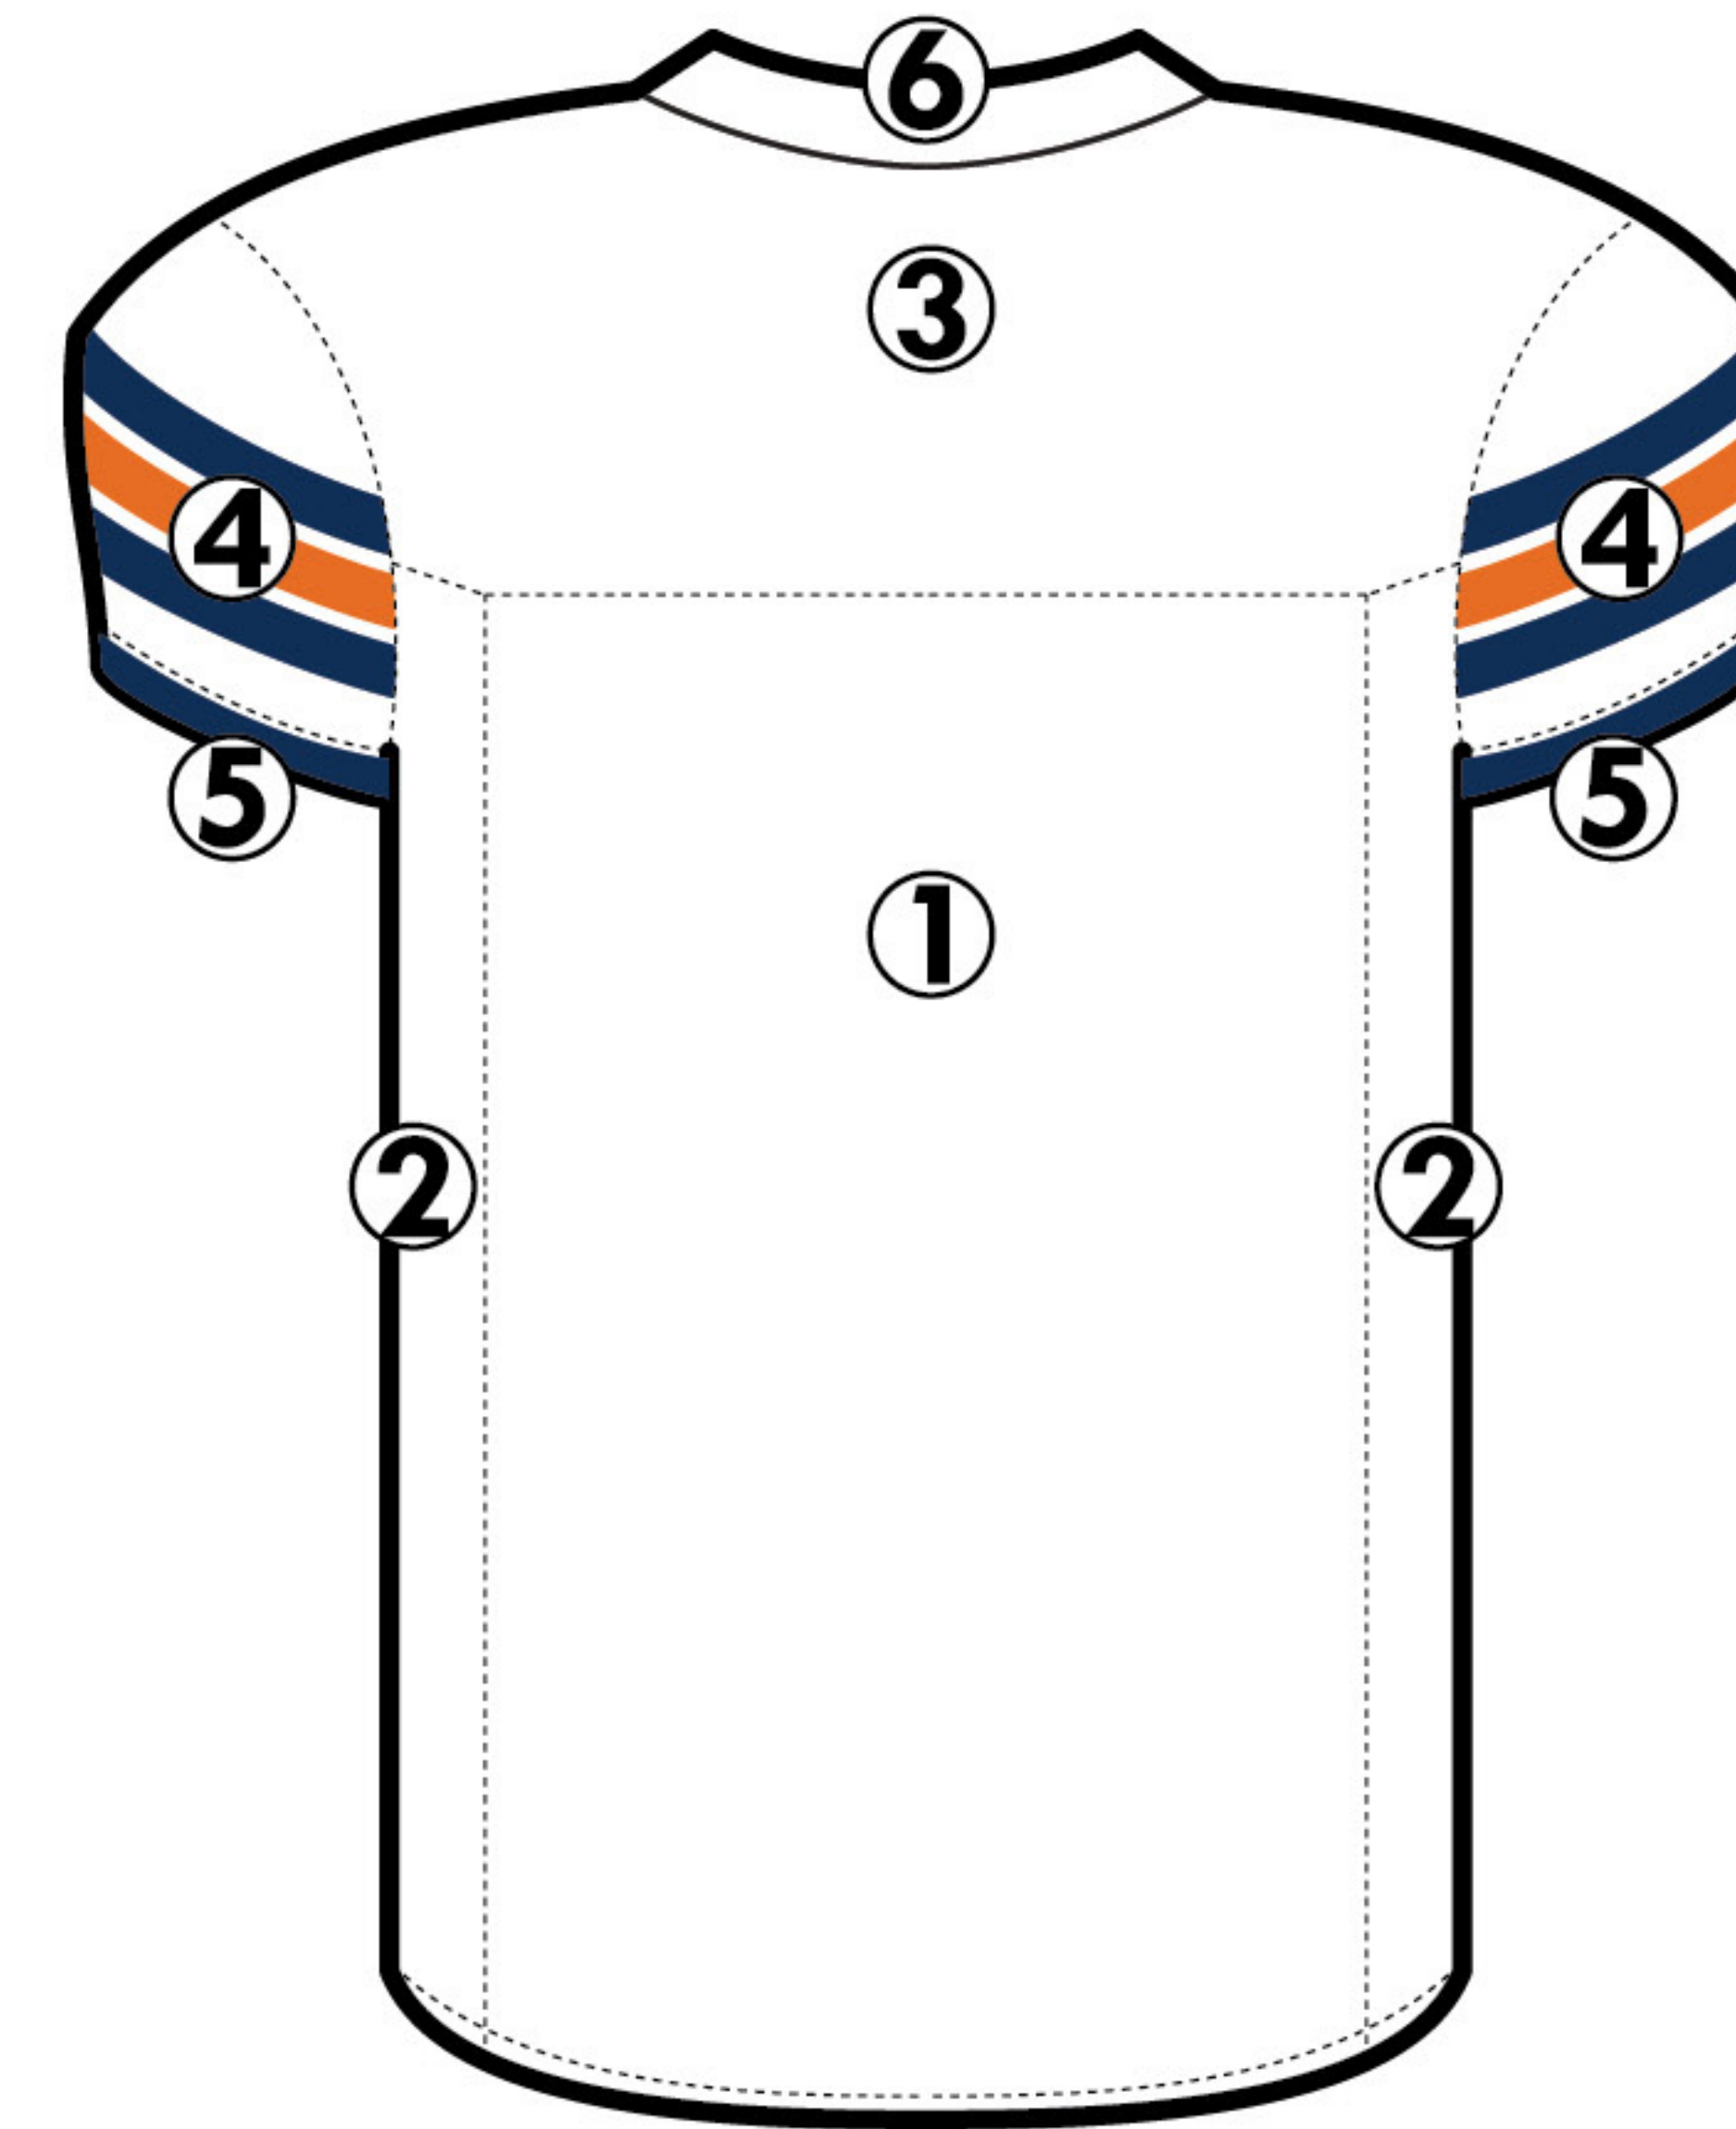

# UNIFORM DESCRIPTION

AUBURN STYLE GAME UNIFORM - MODEL 1001

### JERSEY:

- ① BODY
- ② SIDE INSERTS
- ③ COWL, SHOULDERS
- ④ INSERTS
- ⑤ ARM CUFFS
- ⑥ NECK TRIM

### PANT:

- ① BODY
- ② INSERTS
- ③ BELT (IF APPLICABLE)