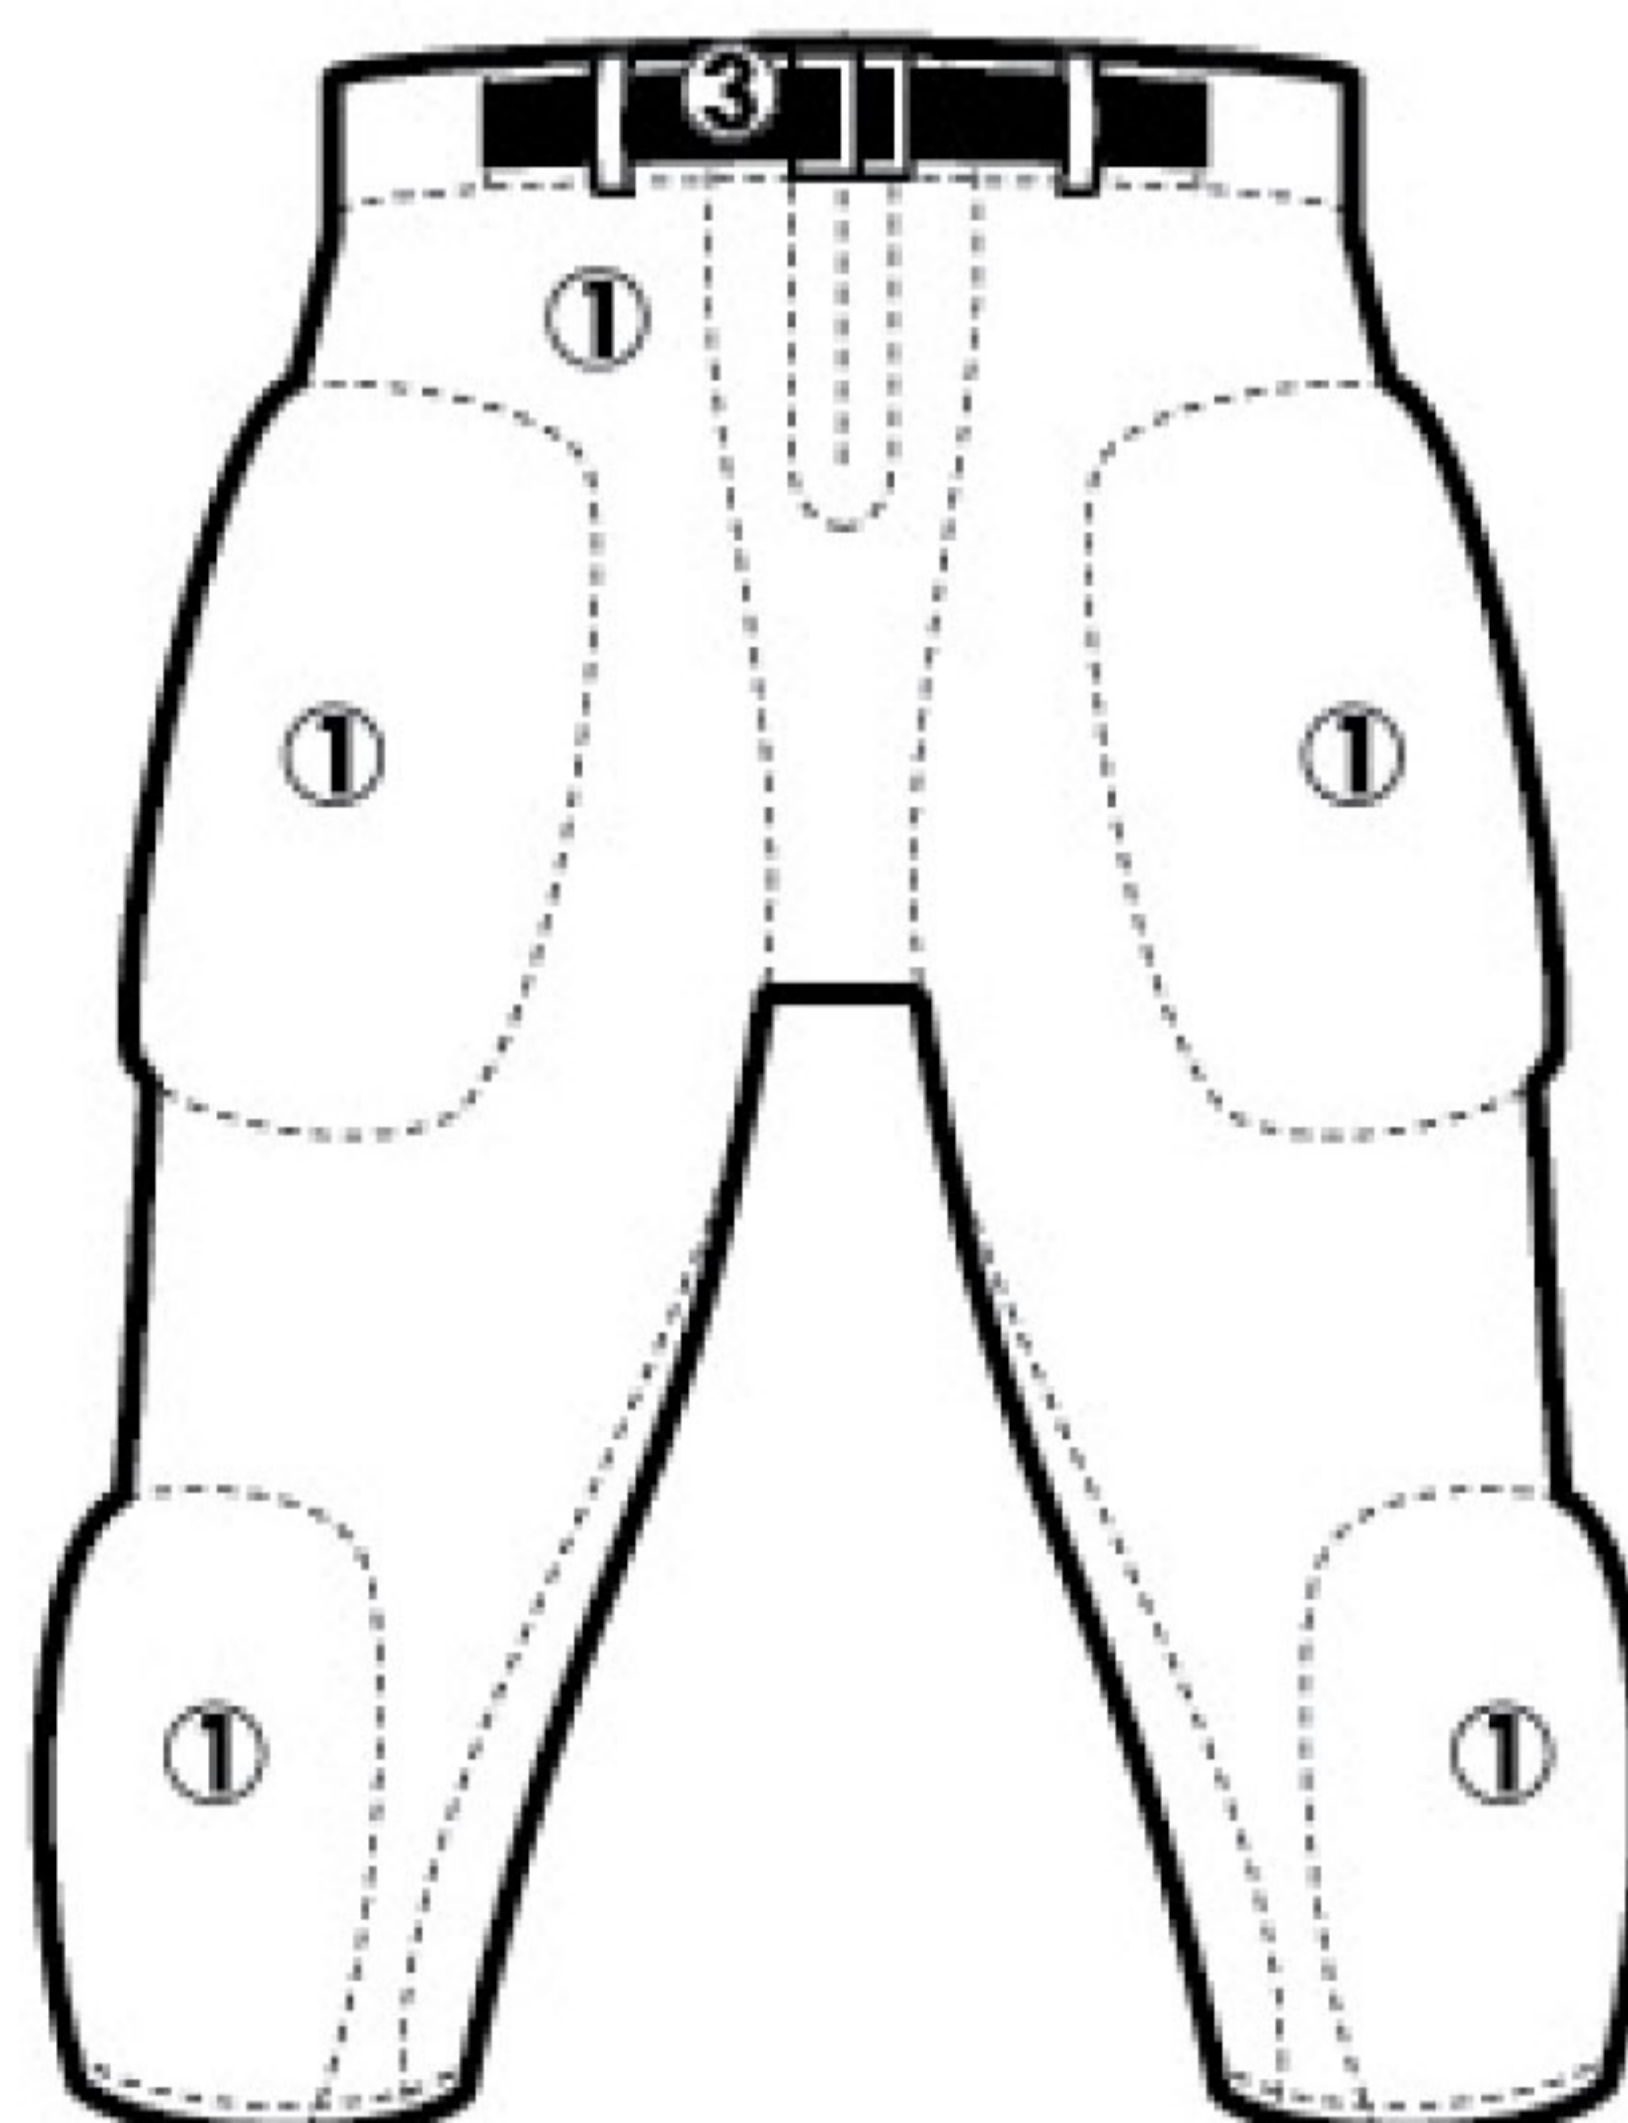

ARKANSAS STYLE GAME PANT - MODEL MFBP 1008

AVAILABLE COLORS

- WHITE
- SILVER
- GREY
- BLACK
- NAVY
- PURPLE
- ROYAL
- SKY
- FOREST
- KELLY
- MAROON
- CARDINAL
- SCARLET
- ORANGE
- GOLD
- VEGAS GOLD

PANT:

① BODY

② SIDE INSERTS

③ BELT (IF APPLICABLE)

APPLICATION

Body Material: Lycra

Pant Style: Tunnel Waist w/ Closed Fly