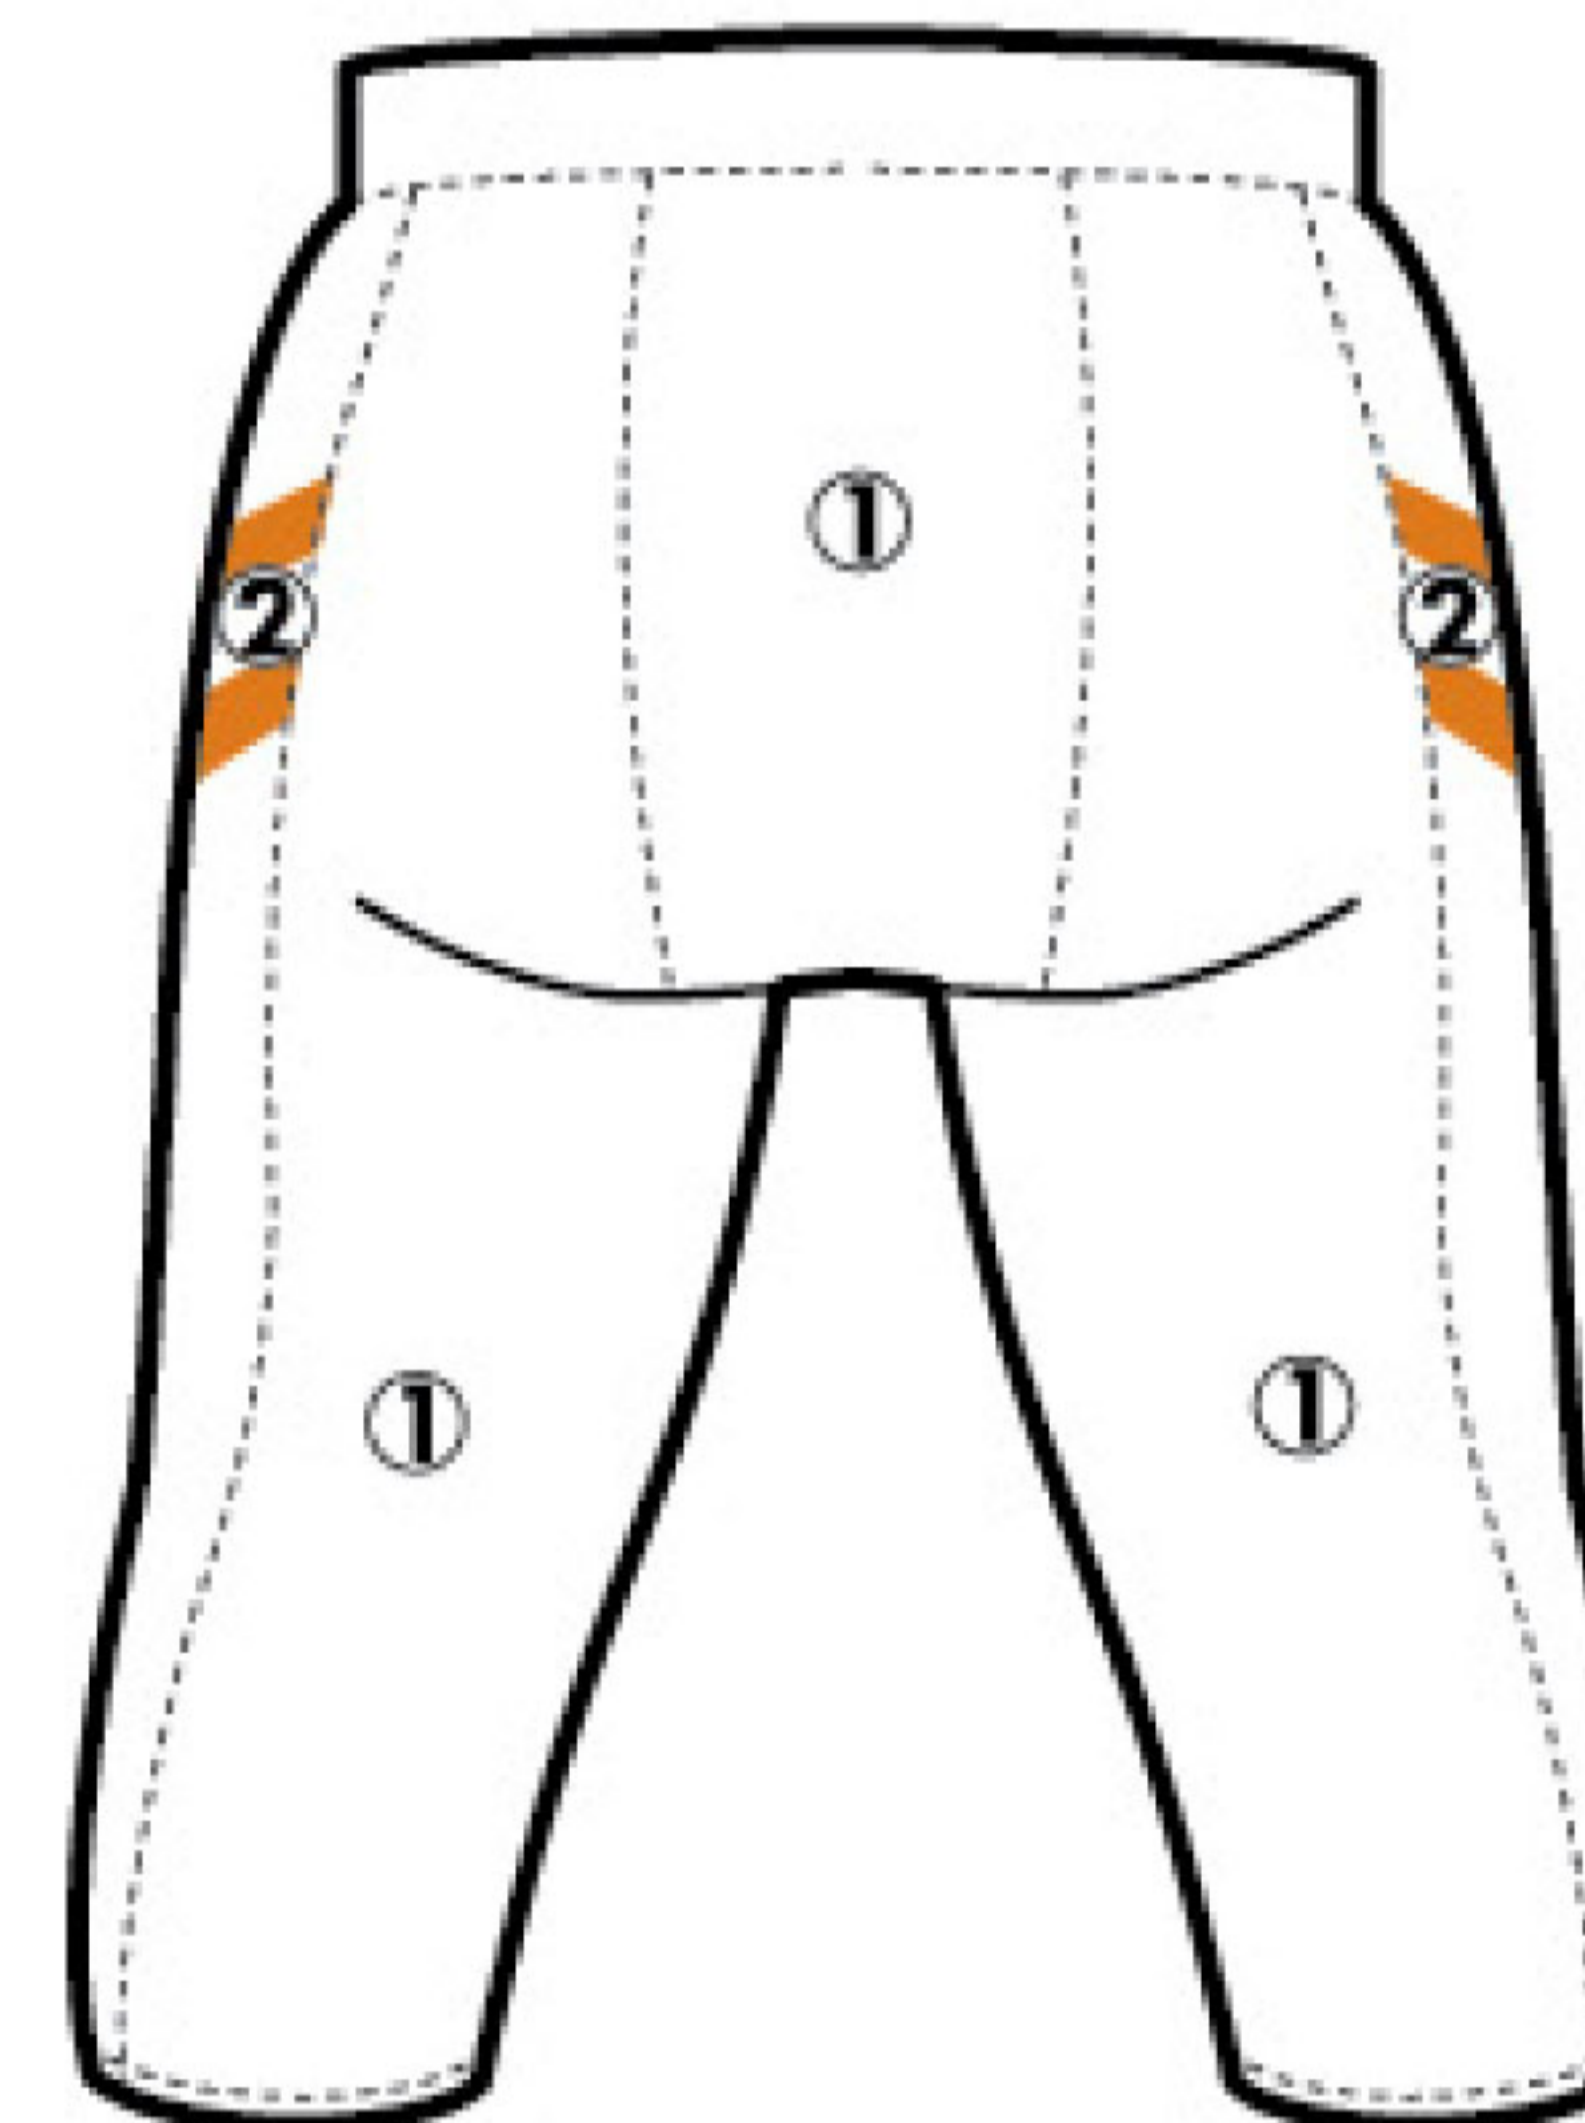

ARKANSAS STYLE GAME PANT - MODEL MFBP 1008

AVAILABLE COLORS

- WHITE
- SILVER
- GREY
- BLACK
- NAVY
- PURPLE
- ROYAL
- SKY
- FOREST
- KELLY
- MAROON
- CARDINAL
- SCARLET
- ORANGE
- GOLD
- VEGAS GOLD

PANT:

① BODY

② SIDE INSERTS

③ BELT (IF APPLICABLE)

APPLICATION

Body Material: Lycra

Pant Style: Tunnel Waist w/ Closed Fly