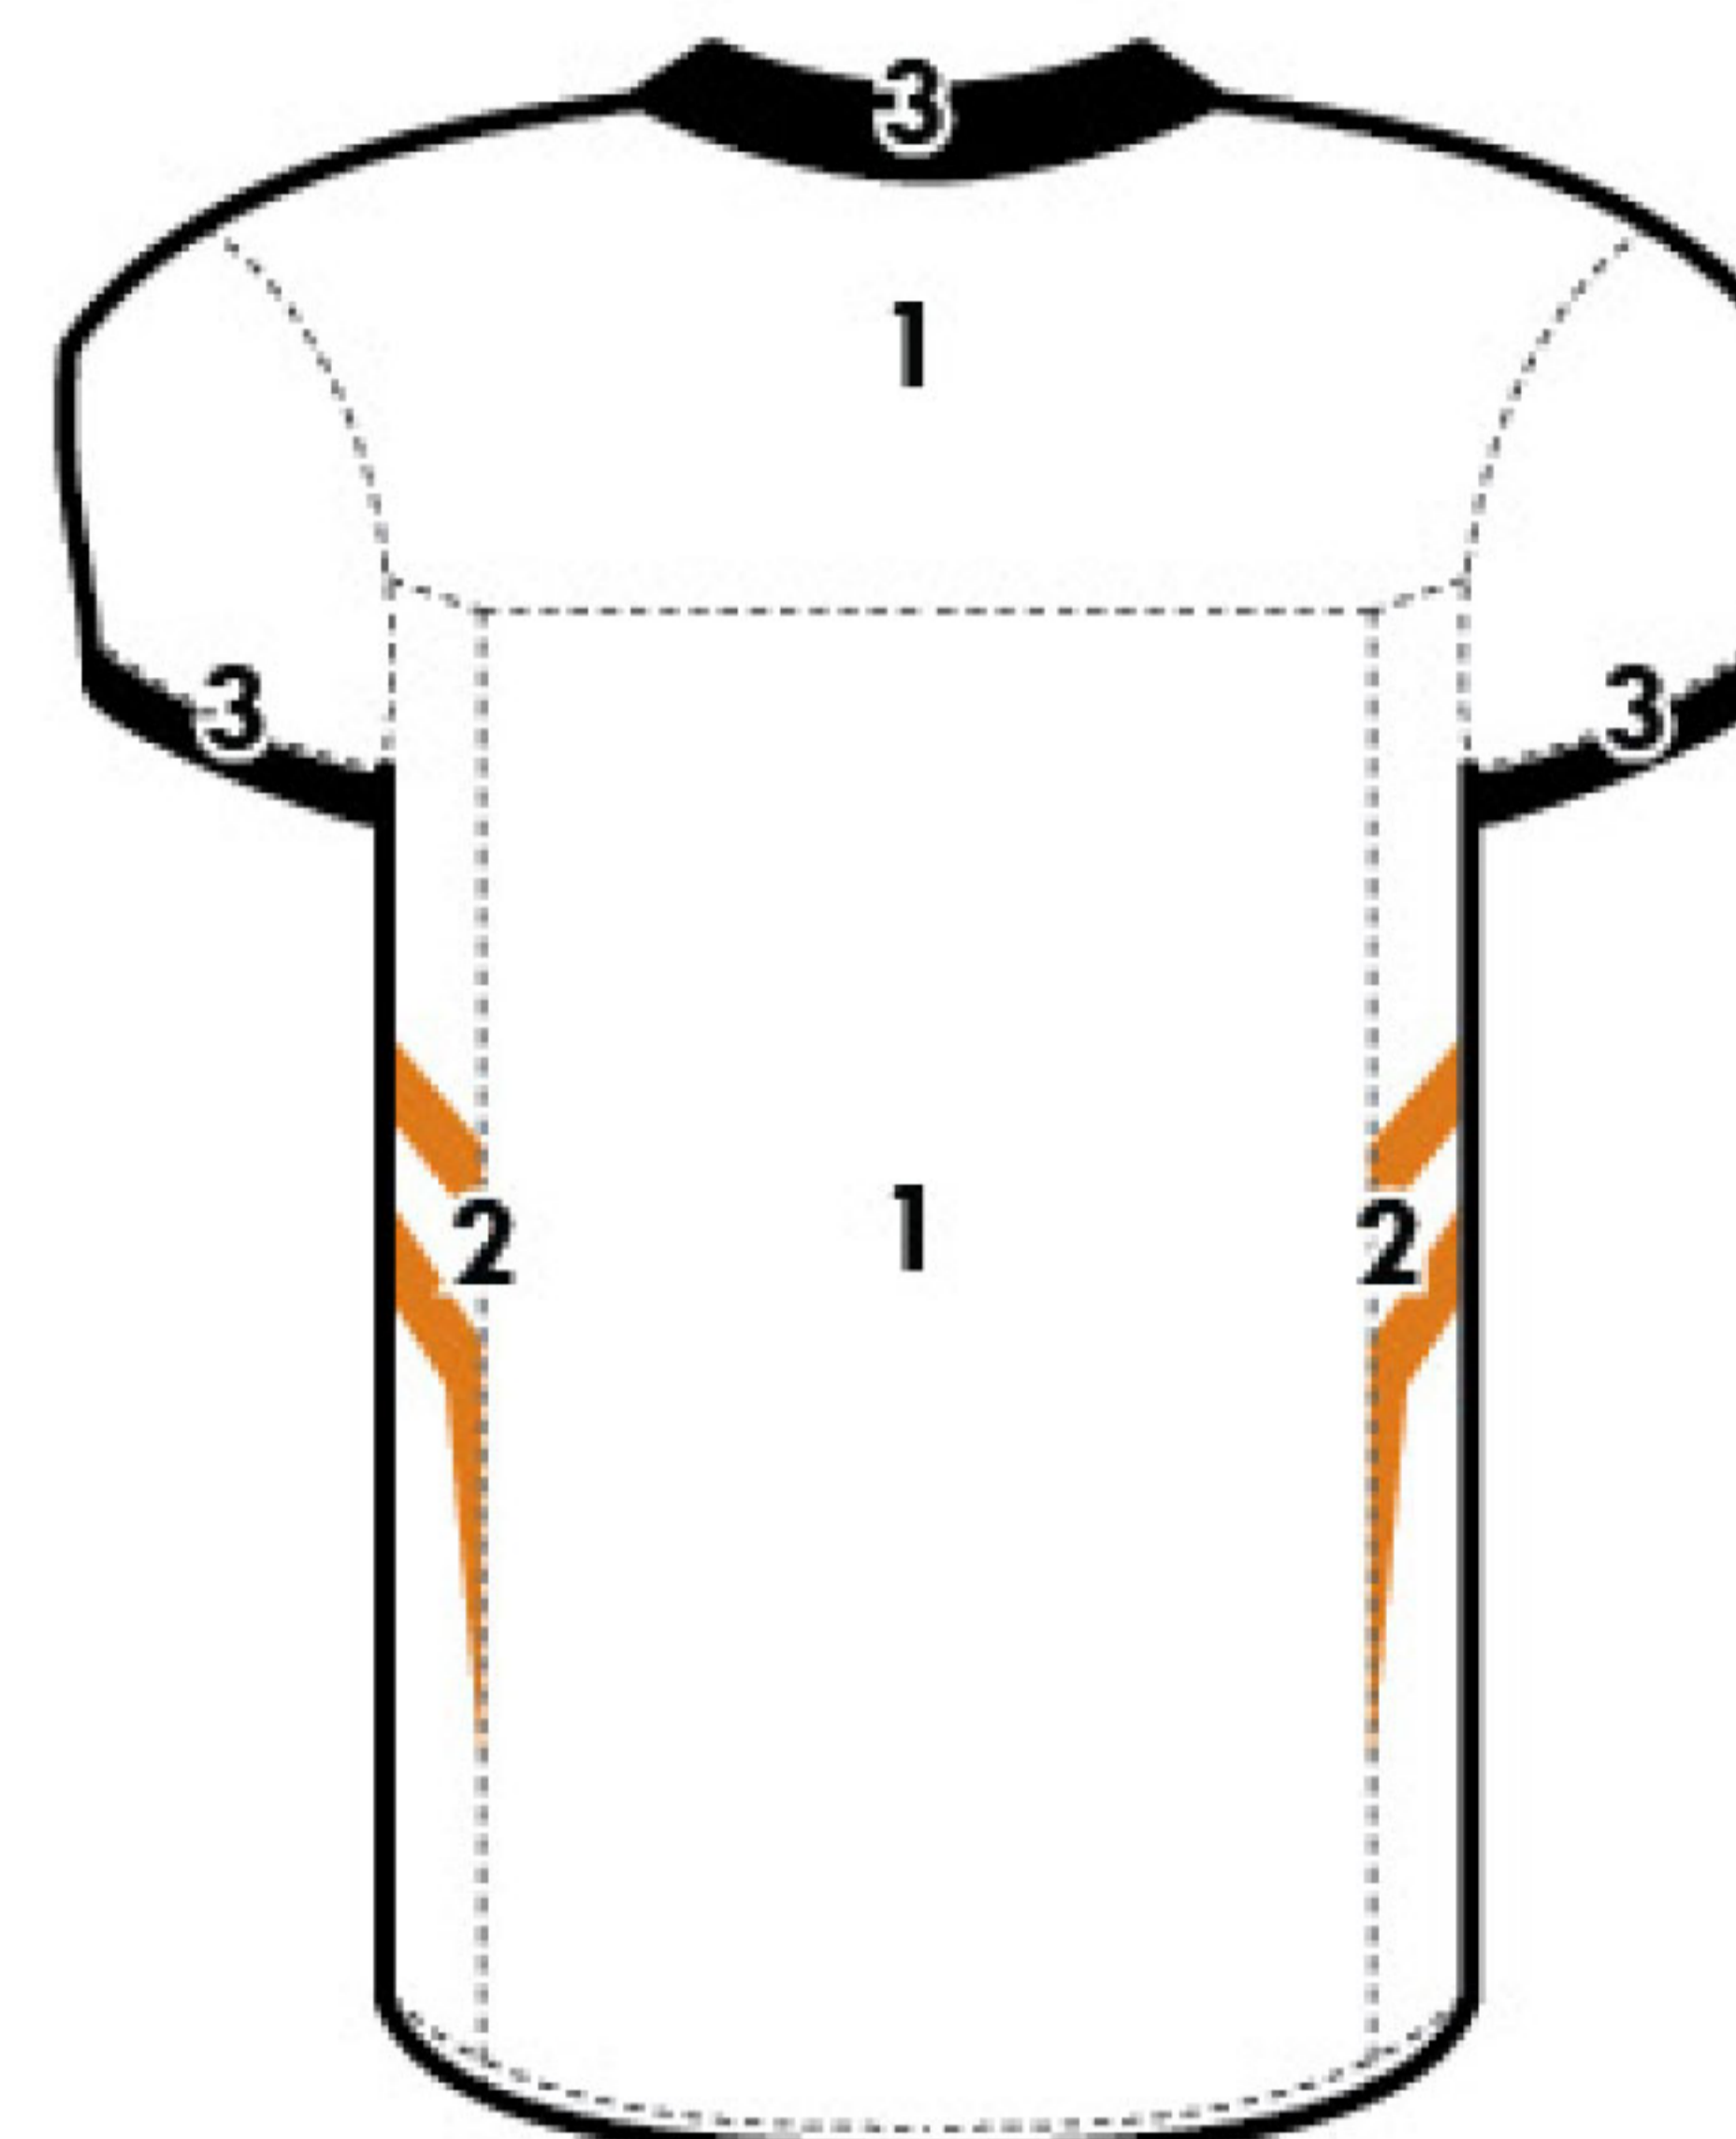

AVAILABLE COLORS

- WHITE
- SILVER
- GREY
- BLACK
- NAVY
- PURPLE
- ROYAL
- SKY
- FOREST
- KELLY
- MAROON
- CARDINAL
- SCARLET
- ORANGE
- GOLD
- VEGAS GOLD

JERSEY:

① BODY, COWL, SHOULDERS

② SIDE INSERTS

③ ARM CUFFS, NECK TRIM

APPLICATION

Front Lettering

Name: _____

Font: _____

Fill Color: _____

Trim Color #1: _____

Trim Color #2: _____

Numbers

Sizes: Front#: 8"

Back#: 10"

TV#: 4"

Font: _____

Fill Color: _____

Trim Color #1: _____

Trim Color #2: _____

Twill Color Guide:

Body Material: Pro-Mesh

Sleeve Style: RibKnit Sleeve