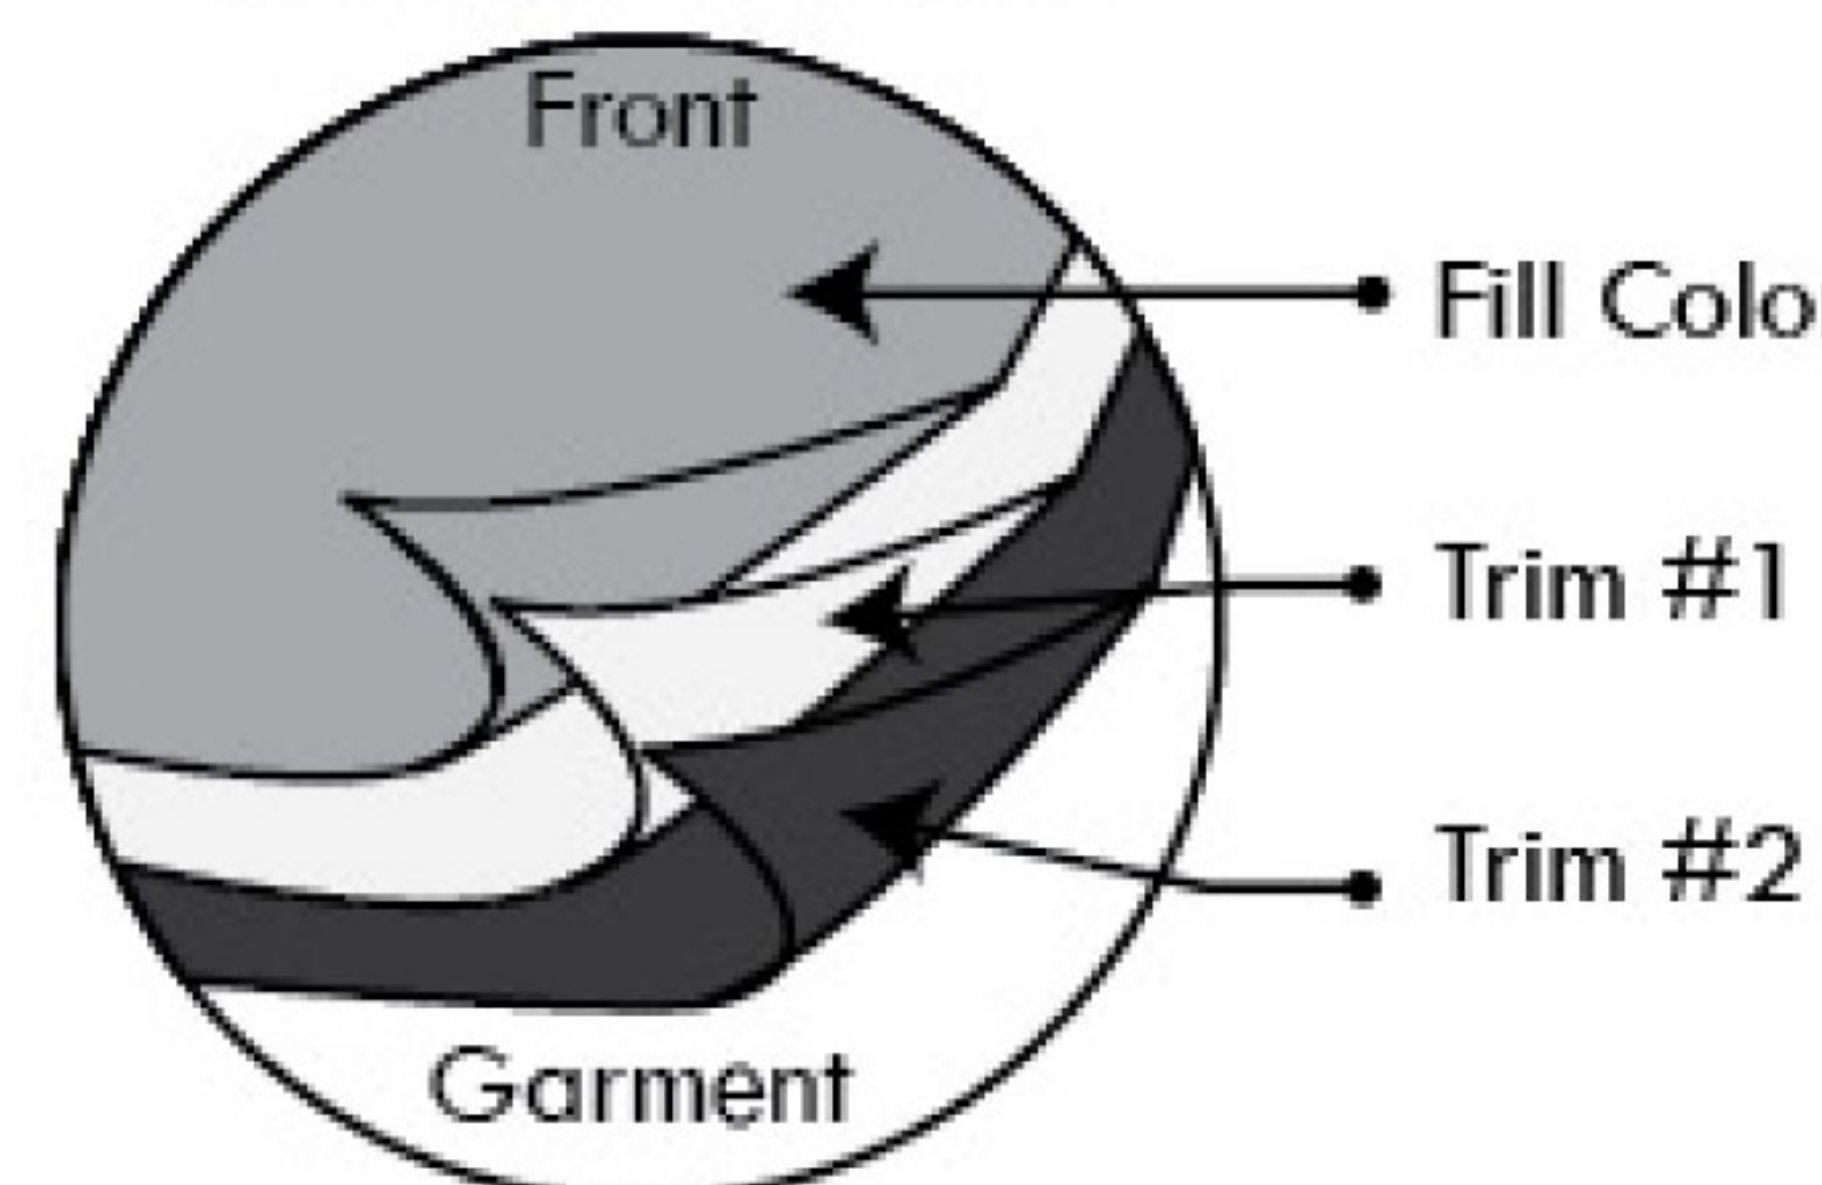

Sizes: Front#: 8"

Back#: 10"

TV#: 4"

Font: _____

Fill Color: _____

Trim Color #1: _____

Trim Color #2: _____

Twill Color Guide:

Body Material: Pro-Mesh

Sleeve Style: RibKnit Sleeve