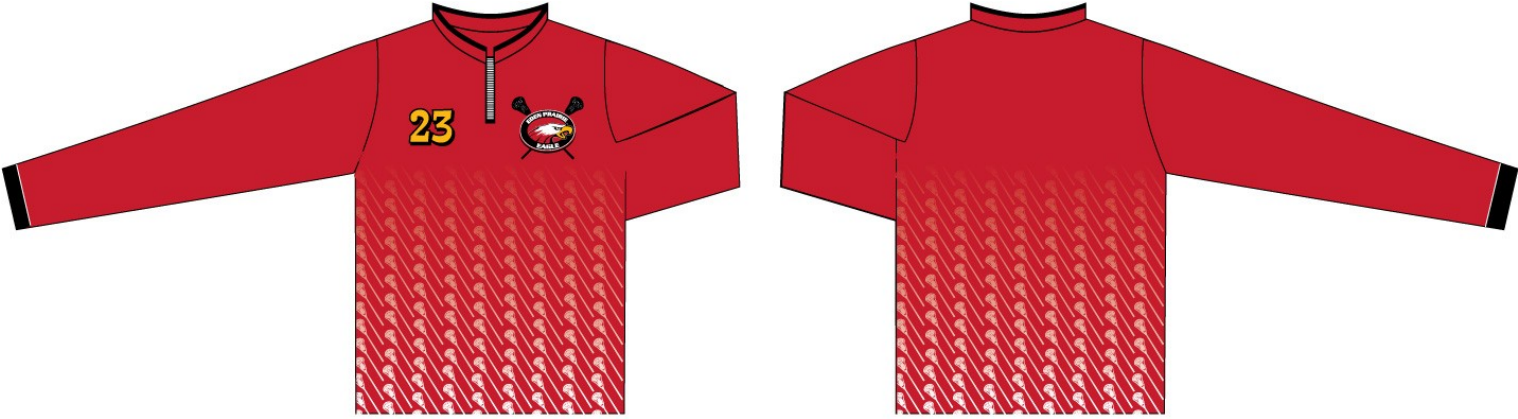

302

**Sublimated
Brushed Fleece
Jackets-Pants
Hoods**

3n2 Sports Sublimated Pant-Jacket

BRUSHED FLEECE BOTTOM

3n2 Sports Sublimated Pant-Jacket

INSIDE COLLAR

3n2 Sports Sublimated Pant-Jacket

3n2 Sports Sublimated Hood